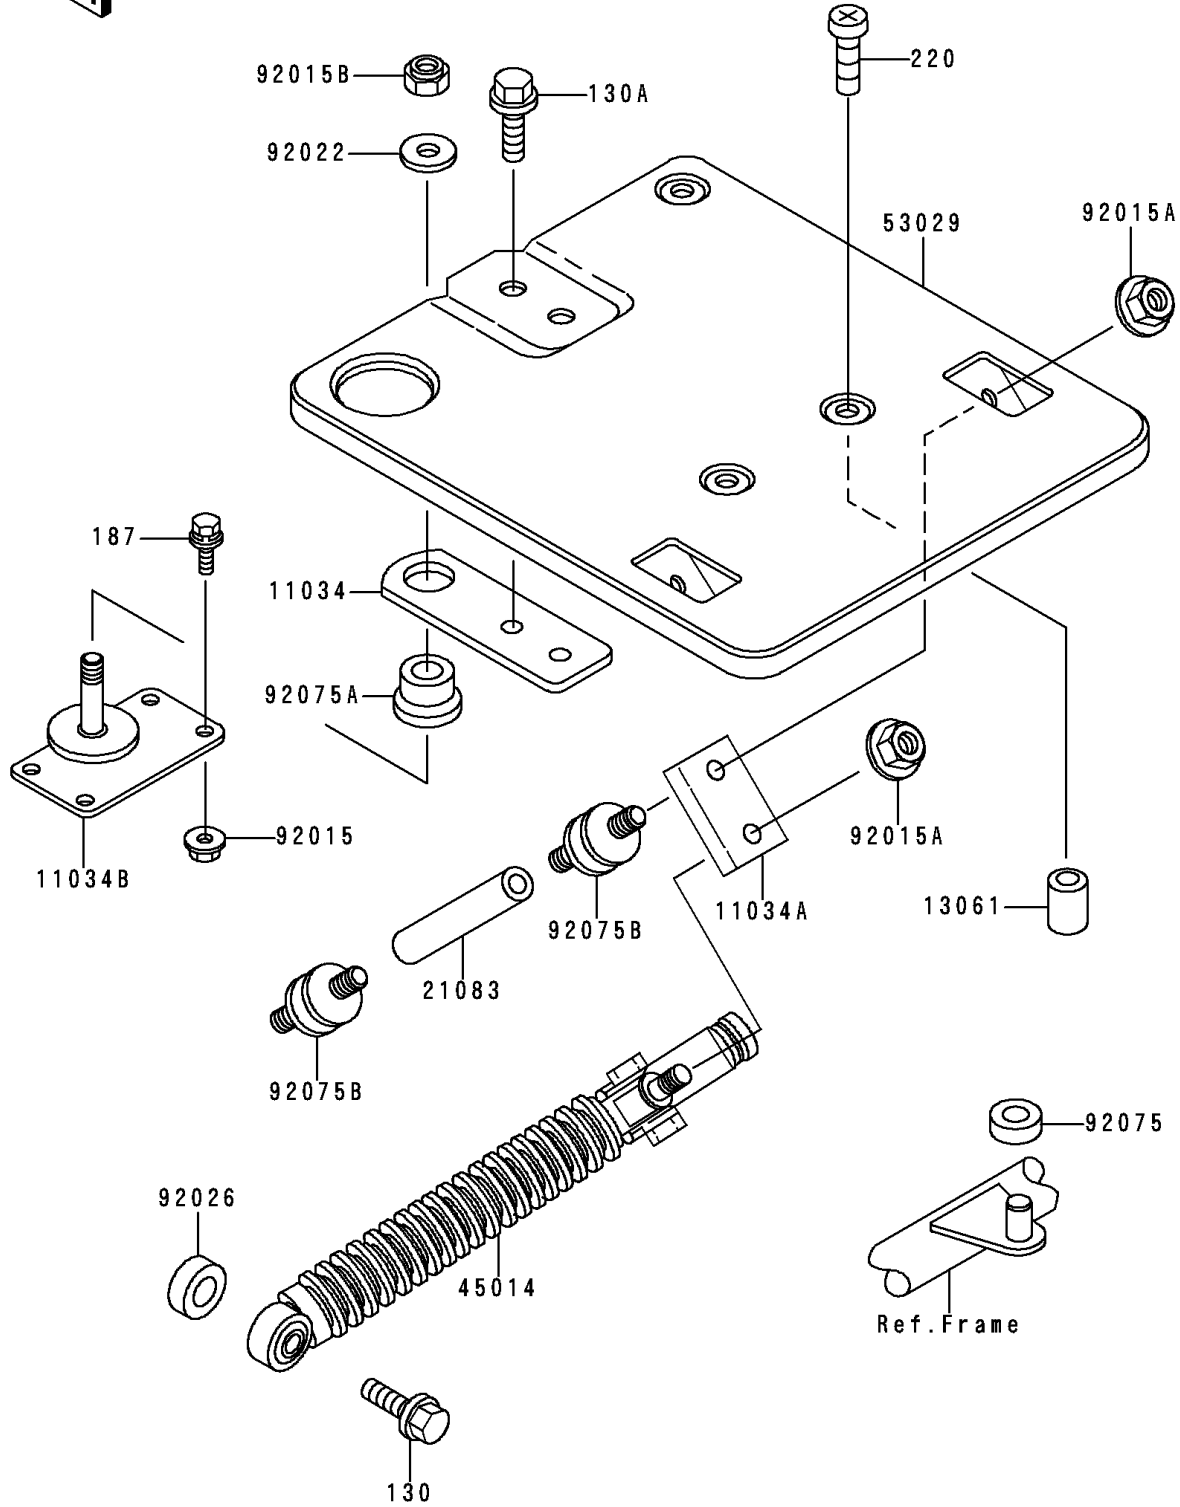

1996 Police 1000 PARTS DIAGRAM

Carrier(s)

F2520

1996 Police 1000 PARTS LIST

Carrier(s)

ITEM NAME	PART NUMBER	QUANTITY
BOLT-FLANGED (Ref # 130)	130C0835	1
BOLT-FLANGED,8X16,BLACK (Ref # 130A)	130J0816	2
BOLT-UPSET-WSP,6X22 (Ref # 187)	187C0622	4
SCREW-PAN-CROS,8X14 (Ref # 220)	220B0814	2
BRACKET,CARRIER,FR (Ref # 11034)	11034-4034	1
BRACKET,CARRIER SIDE DAMPER (Ref # 11034A)	11034-4103	1
BRACKET,FR CARRIER DAMPER (Ref # 11034B)	11034-4159	1
BOSS,CARRIER SPACER (Ref # 13061)	13061-4005	2
ARM,CARRIER DAMPER (Ref # 21083)	21083-4006	2
SHOCKABSORBER,RR (Ref # 45014)	45014-4005	1
CARRIER (Ref # 53029)	53029-4002	1
NUT,FLANGED,6MM (Ref # 92015)	92015-1078	2
NUT,FLANGED,8MM,BLACK (Ref # 92015A)	92015-1183	3
NUT,LOCK,12MM,BLACK (Ref # 92015B)	92015-1190	1
WASHER (Ref # 92022)	92022-4002	1
SPACER (Ref # 92026)	92026-4003	1
DAMPER (Ref # 92075)	92075-203	1
DAMPER,CARRIER (Ref # 92075A)	92075-4006	1
DAMPER,CARRIER (Ref # 92075B)	92075-4040	4