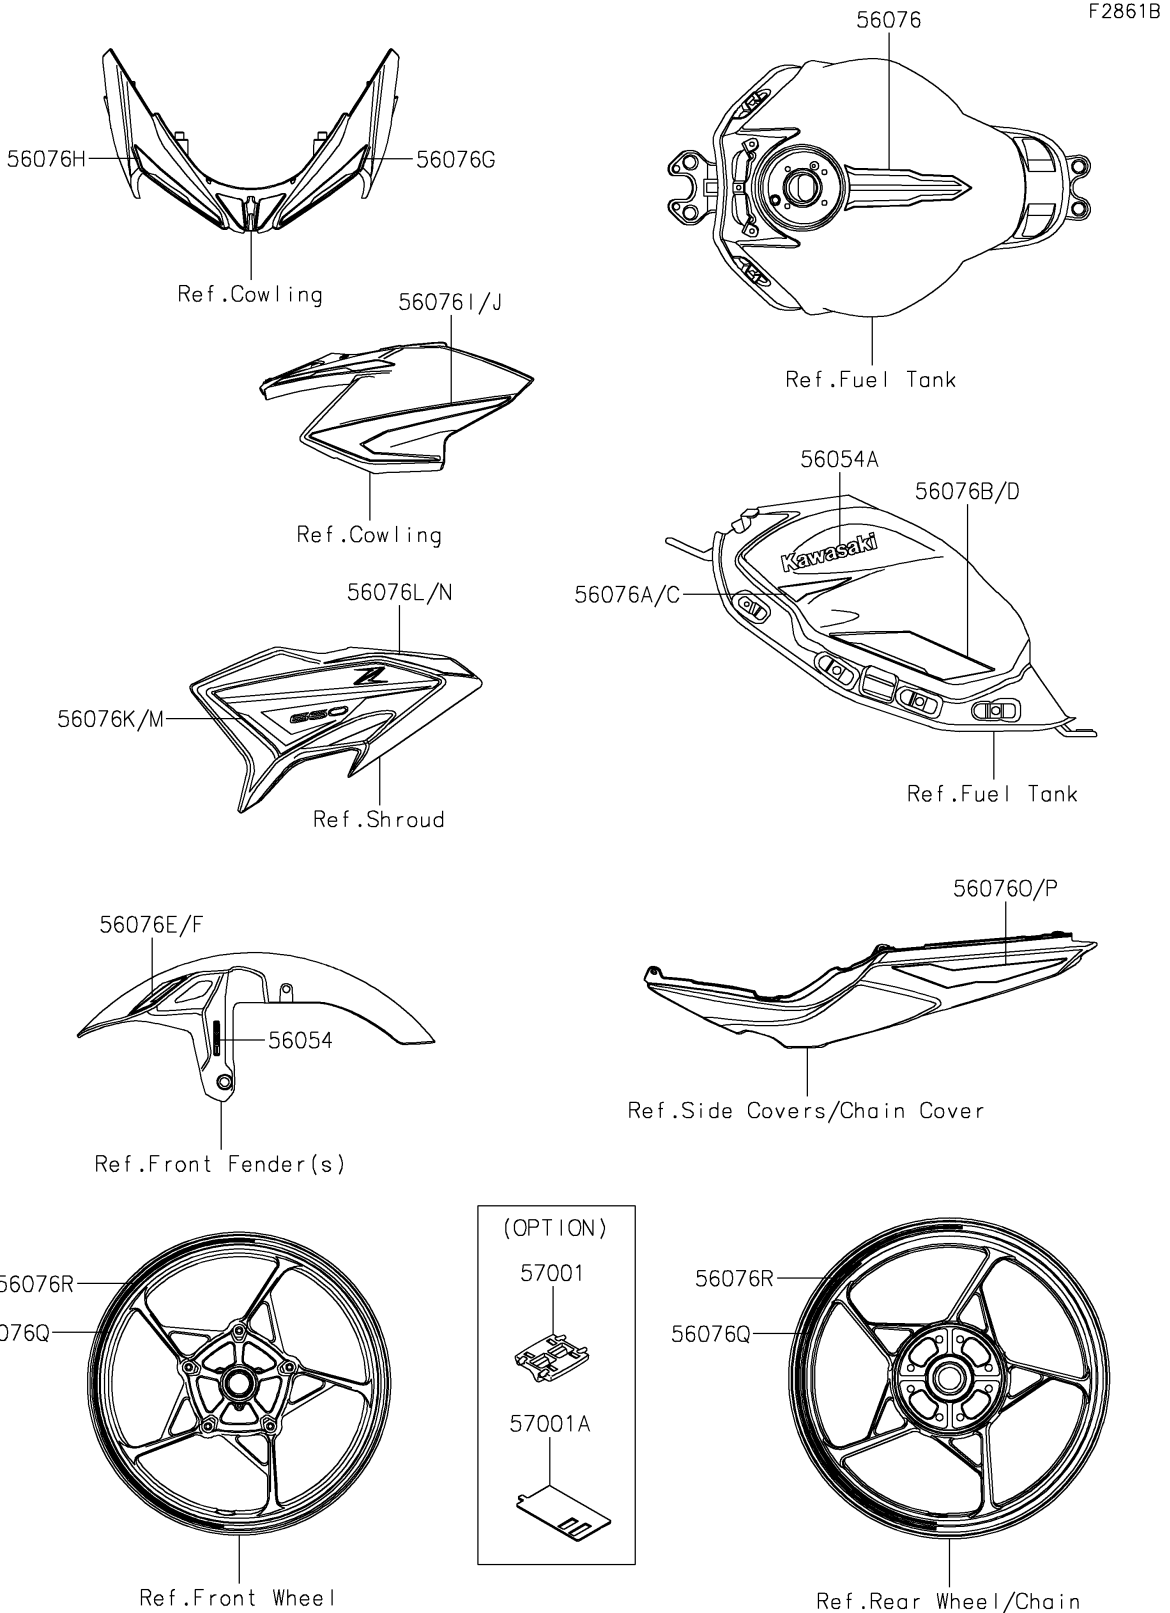

2022 Z650 ABS PARTS DIAGRAM

Decals(White)(KNFAN/KNFAL)

2022 Z650 ABS PARTS LIST

Decals(White)(KNFAN/KNFAL)

ITEM NAME	PART NUMBER	QUANTITY
MARK,FR FENDER,ABS (Ref # 56054)	56054-1412	2
MARK,FUEL TANK,KAWASAKI (Ref # 56054A)	56054-1477	2
PATTERN,FUEL TANK,CNT (Ref # 56076)	56076-2848	1
PATTERN,FUEL TANK,LH,FR (Ref # 56076A)	56076-2849	1
PATTERN,FUEL TANK,LH,RR (Ref # 56076B)	56076-2850	1
PATTERN,FUEL TANK,RH,FR (Ref # 56076C)	56076-2851	1
PATTERN,FUEL TANK,RH,RR (Ref # 56076D)	56076-2852	1
PATTERN,FR FENDER,LH (Ref # 56076E)	56076-2853	1
PATTERN,FR FENDER,RH (Ref # 56076F)	56076-2854	1
PATTERN,UPP COWL.,LH,FR (Ref # 56076G)	56076-2855	1
PATTERN,UPP COWL.,RH,FR (Ref # 56076H)	56076-2856	1
PATTERN,UPP COWL.,LH (Ref # 56076I)	56076-2857	1
PATTERN,UPP COWL.,RH (Ref # 56076J)	56076-2858	1
PATTERN,SHROUD,LH,FR (Ref # 56076K)	56076-2859	1
PATTERN,SHROUD,LH,RR (Ref # 56076L)	56076-2860	1
PATTERN,SHROUD,RH,FR (Ref # 56076M)	56076-2861	1
PATTERN,SHROUD,RH,RR (Ref # 56076N)	56076-2862	1
PATTERN,TAIL COVER,LH (Ref # 56076O)	56076-2863	1
PATTERN,TAIL COVER,RH (Ref # 56076P)	56076-2864	1
PATTERN,WHEEL,BLK/WHT,535X12 (Ref # 56076Q)	56076-3744	4
PATTERN,WHEEL,BLK/RED,700X6 (Ref # 56076R)	56076-3745	4
RIM STRIPE APPLICATOR (Ref # 57001)	57001-1752	AR
RIM STRIPE APPLICATOR,10/12MM (Ref # 57001A)	57001-1836	AR