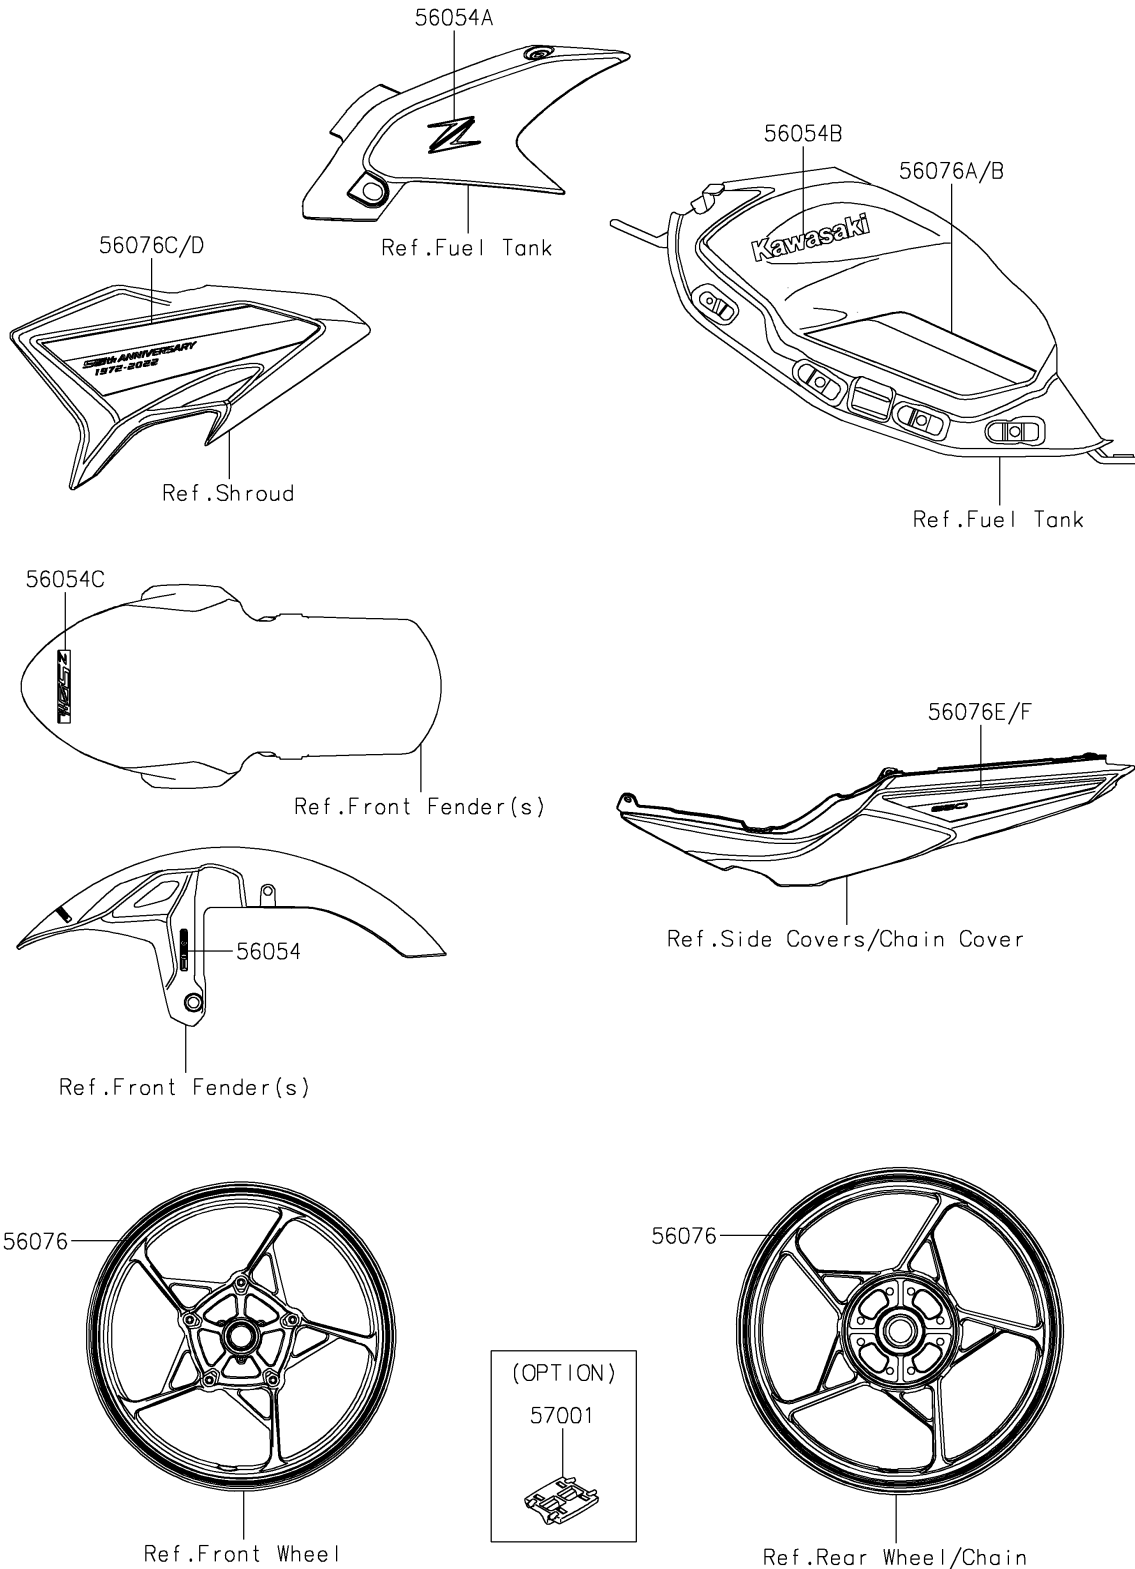

2022 Z650 ABS PARTS DIAGRAM

Decals(Red)(KNFCL)

F2861C

2022 Z650 ABS PARTS LIST

Decals(Red)(KNFCL)

| ITEM NAME | PART NUMBER | QUANTITY |
|--|-------------|----------|
| MARK,FR FENDER,ABS (Ref # 56054) | 56054-1413 | 2 |
| MARK,TANK COVER,Z,3D (Ref # 56054A) | 56054-3790 | 2 |
| MARK,TANK COVER,KAWASAKI,3D (Ref # 56054B) | 56054-3791 | 2 |
| MARK,Z 50TH (Ref # 56054C) | 56054-3806 | 1 |
| PATTERN,WHEEL,SILVER,1409X6 (Ref # 56076) | 56076-4077 | 4 |
| PATTERN,FUEL TANK,LH (Ref # 56076A) | 56076-4102 | 1 |
| PATTERN,FUEL TANK,RH (Ref # 56076B) | 56076-4103 | 1 |
| PATTERN,SHROUD,LH (Ref # 56076C) | 56076-4104 | 1 |
| PATTERN,SHROUD,RH (Ref # 56076D) | 56076-4105 | 1 |
| PATTERN,TAIL COVER,LH (Ref # 56076E) | 56076-4106 | 1 |
| PATTERN,TAIL COVER,RH (Ref # 56076F) | 56076-4107 | 1 |
| RIM STRIPE APPLICATOR (Ref # 57001) | 57001-1752 | AR |