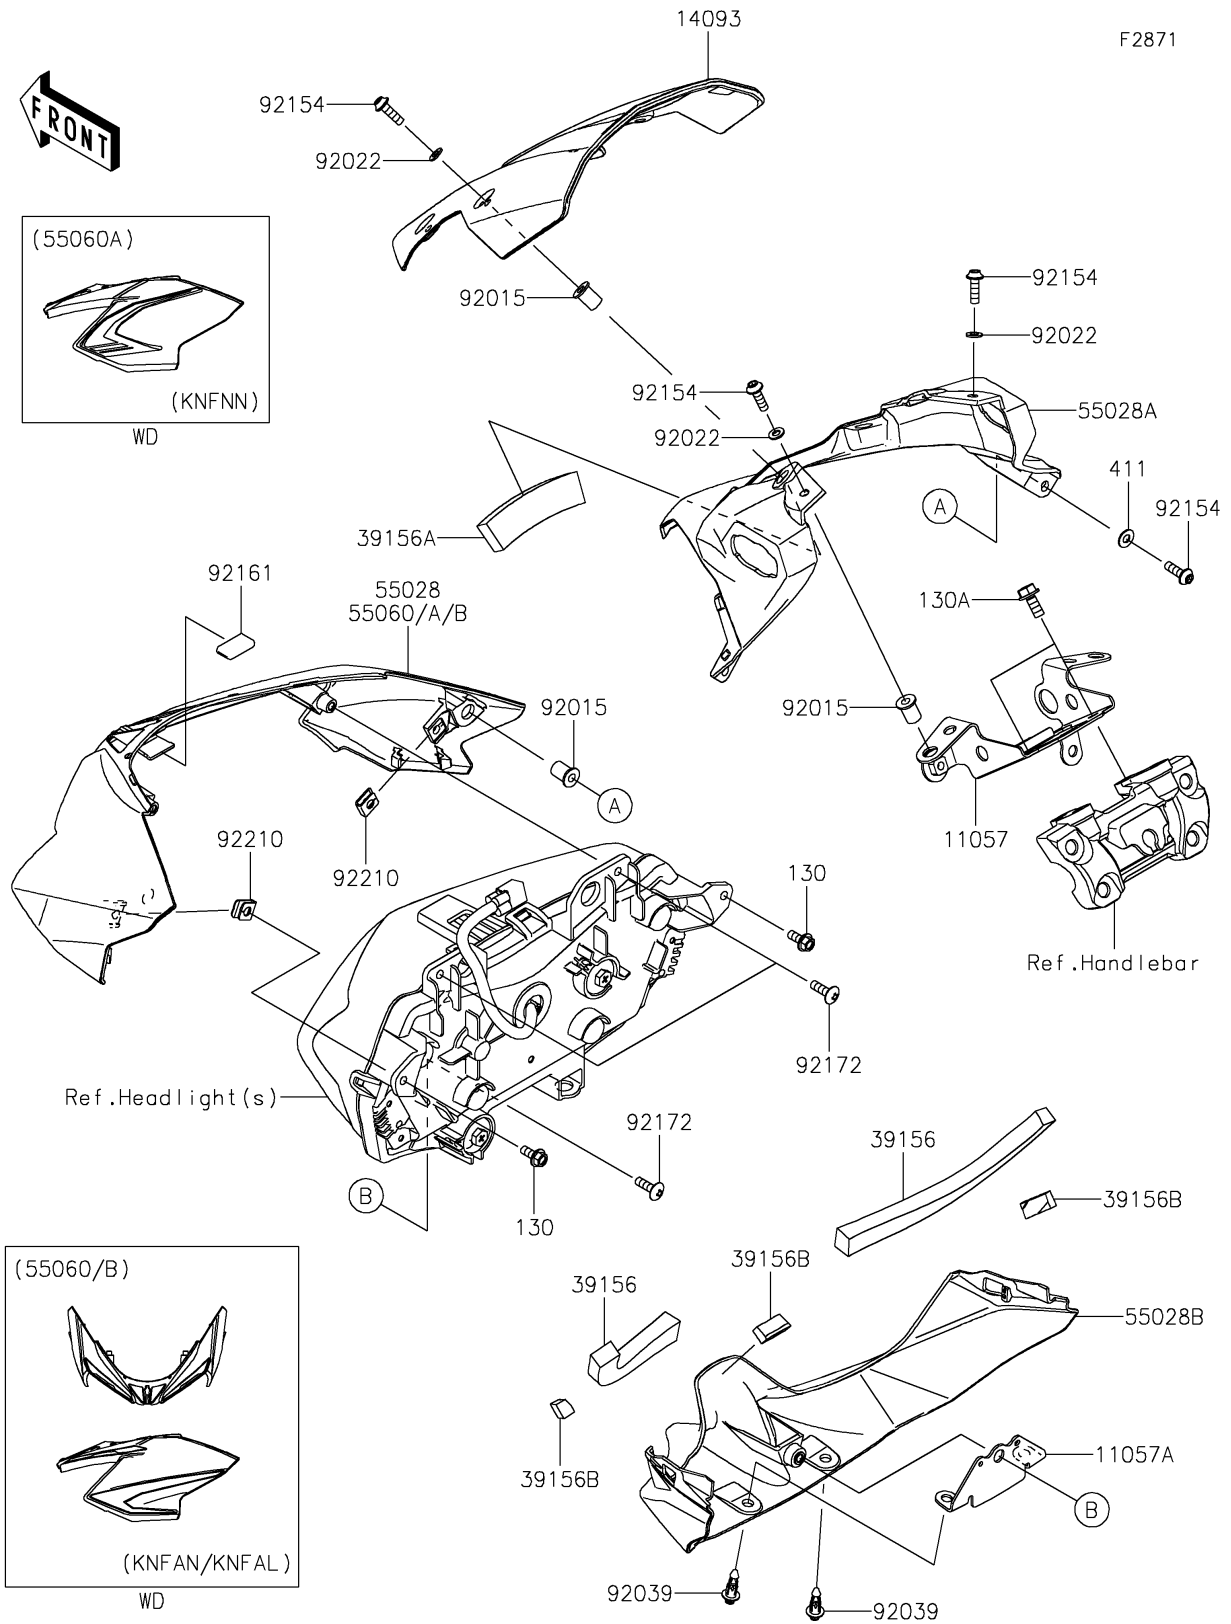

2022 Z650 ABS PARTS DIAGRAM

Cowling

2022 Z650 ABS PARTS LIST

Cowling

ITEM NAME	PART NUMBER	QUANTITY
BRACKET,UPP (Ref # 11057)	11057-2726	1
BRACKET,LWR (Ref # 11057A)	11057-2727	1
COVER,METER (Ref # 14093)	14093-0934	1
PAD,170X10X20 (Ref # 39156)	39156-2546	2
PAD,80X10X20 (Ref # 39156A)	39156-2580	1
PAD,20X10X8 (Ref # 39156B)	39156-2581	3
COWLING,UPP,CNT,F.RED (Ref # 55028)	55028-0710-B1	1
COWLING,UPP,UPP (Ref # 55028A)	55028-0711	1
COWLING,UPP,LWR (Ref # 55028B)	55028-0712	1
COWLING,UPP,CNT,P.R.WHITE (Ref # 55060)	55060-5040-68N	1
COWLING,UPP,CNT,M.S.BLACK (Ref # 55060A)	55060-5045-660	1
COWLING,UPP,CNT,M.S.BLACK (Ref # 55060B)	55060-5046-660	1
NUT,WELL,5MM (Ref # 92015)	92015-1757	8
WASHER,5.1X10X1.0 (Ref # 92022)	92022-1977	6
RIVET (Ref # 92039)	92039-0709	2
BOLT,SOCKET,5X16 (Ref # 92154)	92154-1701	8
DAMPER,12X23 (Ref # 92161)	92161-1367	1
SCREW,TAPPING,5X16 (Ref # 92172)	92172-0742	3
NUT (Ref # 92210)	92210-0571	2
BOLT-FLANGED,5X12 (Ref # 130)	130BA0512	2
BOLT-FLANGED,6X14 (Ref # 130A)	130BB0614	2
WASHER-PLAIN,5MM (Ref # 411)	411AB0500	2