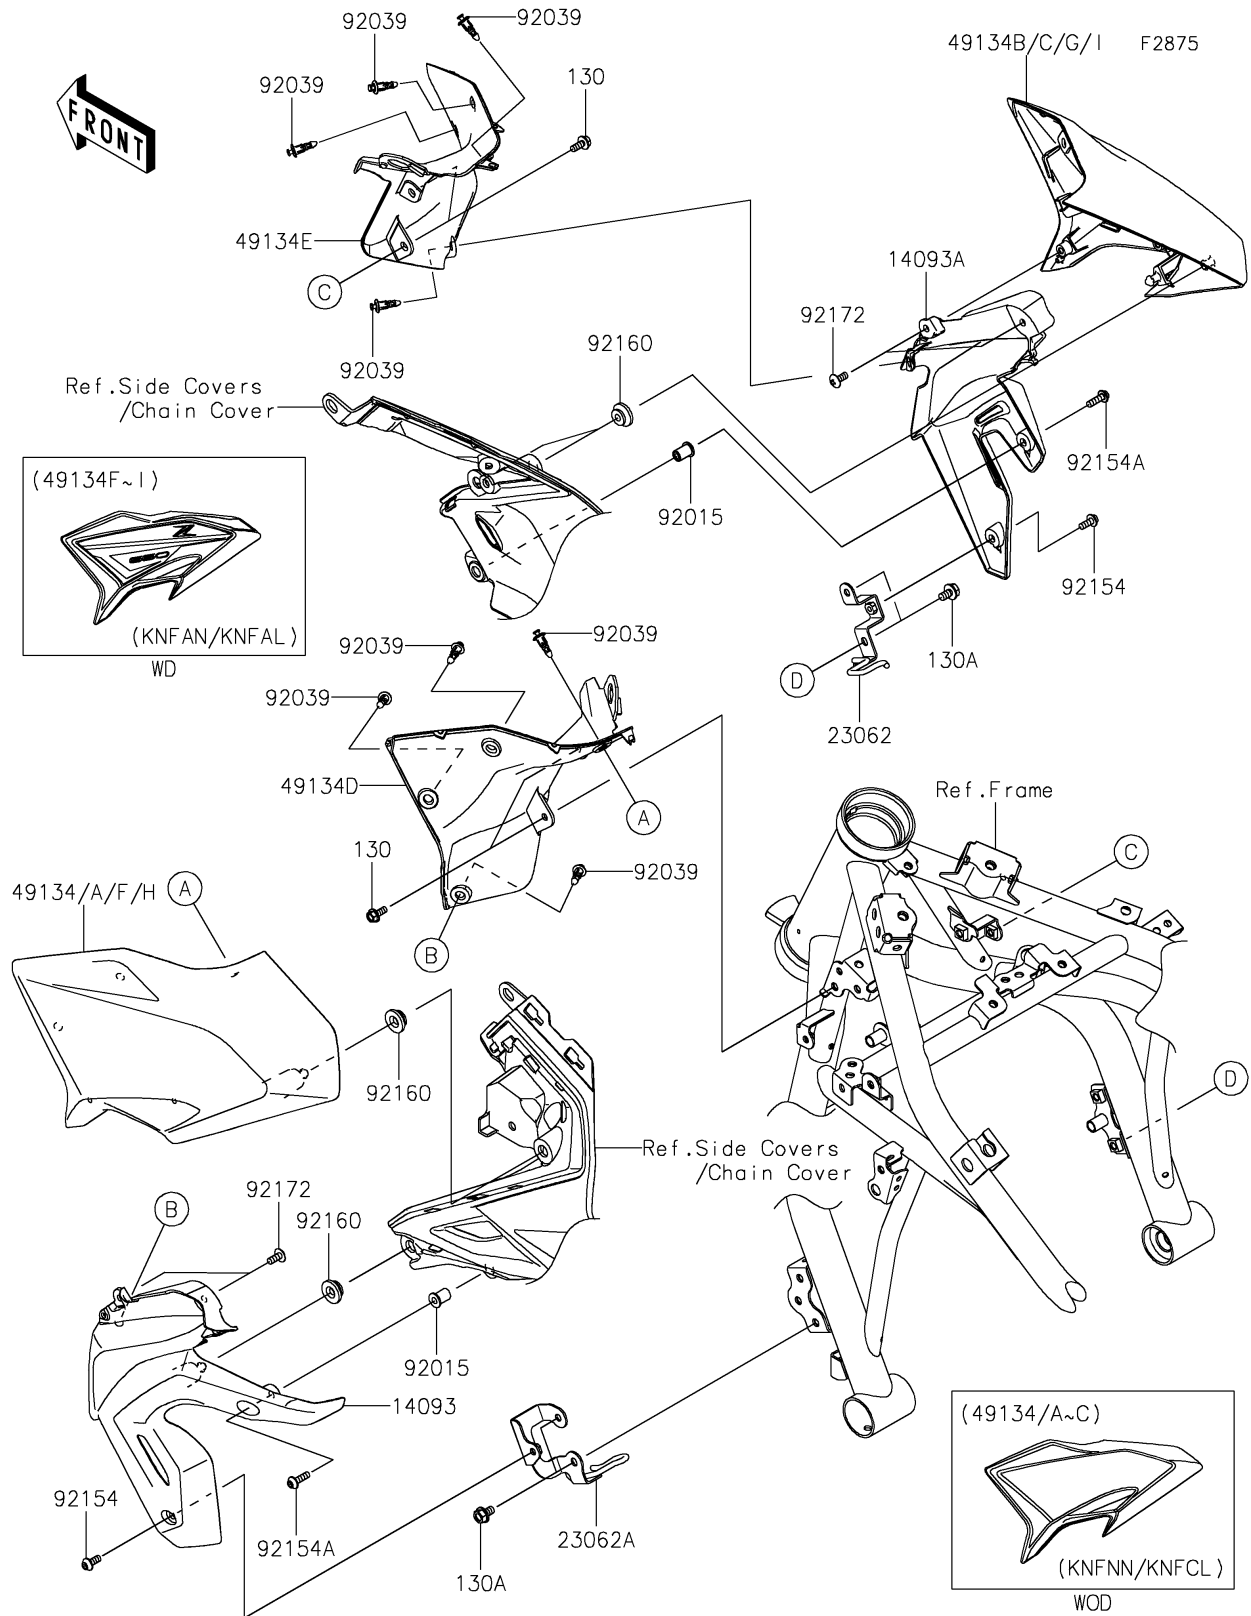

# 2022 Z650 ABS PARTS DIAGRAM

Shroud

## 2022 Z650 ABS PARTS LIST

### Shroud

ITEM NAME	PART NUMBER	QUANTITY
COVER,RADIATOR,LH (Ref # 14093)	14093-0935	1
COVER,RADIATOR,RH (Ref # 14093A)	14093-0936	1
BRACKET-COMP,RADIATOR COVER,RH (Ref # 23062)	23062-1246	1
BRACKET-COMP,RADIATOR COVER,LH (Ref # 23062A)	23062-1285	1
SHROUD,OUTER,LH,M.F.S.BLACK (Ref # 49134)	49134-0008-739	1
SHROUD,OUTER,LH,F.RED (Ref # 49134A)	49134-0008-B1	1
SHROUD,OUTER,RH,M.F.S.BLACK (Ref # 49134B)	49134-0009-739	1
SHROUD,OUTER,RH,F.RED (Ref # 49134C)	49134-0009-B1	1
SHROUD,INNER,LH (Ref # 49134D)	49134-0010	1
SHROUD,INNER,RH (Ref # 49134E)	49134-0011	1
SHROUD,OUTER,LH,P.R.WHITE (Ref # 49134F)	49134-5292-68N	1
SHROUD,OUTER,RH,P.R.WHITE (Ref # 49134G)	49134-5295-68N	1
SHROUD,OUTER,LH,M.S.BLACK (Ref # 49134H)	49134-5298-660	1
SHROUD,OUTER,RH,M.S.BLACK (Ref # 49134I)	49134-5299-660	1
NUT,WELL,5MM (Ref # 92015)	92015-1757	2
RIVET (Ref # 92039)	92039-0709	8
BOLT,SOCKET,5X12 (Ref # 92154)	92154-0917	2
BOLT,SOCKET,5X16 (Ref # 92154A)	92154-1701	2
DAMPER (Ref # 92160)	92160-1613	4
SCREW,5X12 (Ref # 92172)	92172-0821	4
BOLT-FLANGED,5X12 (Ref # 130)	130BA0512	4
BOLT-FLANGED,6X10 (Ref # 130A)	130BA0610	4