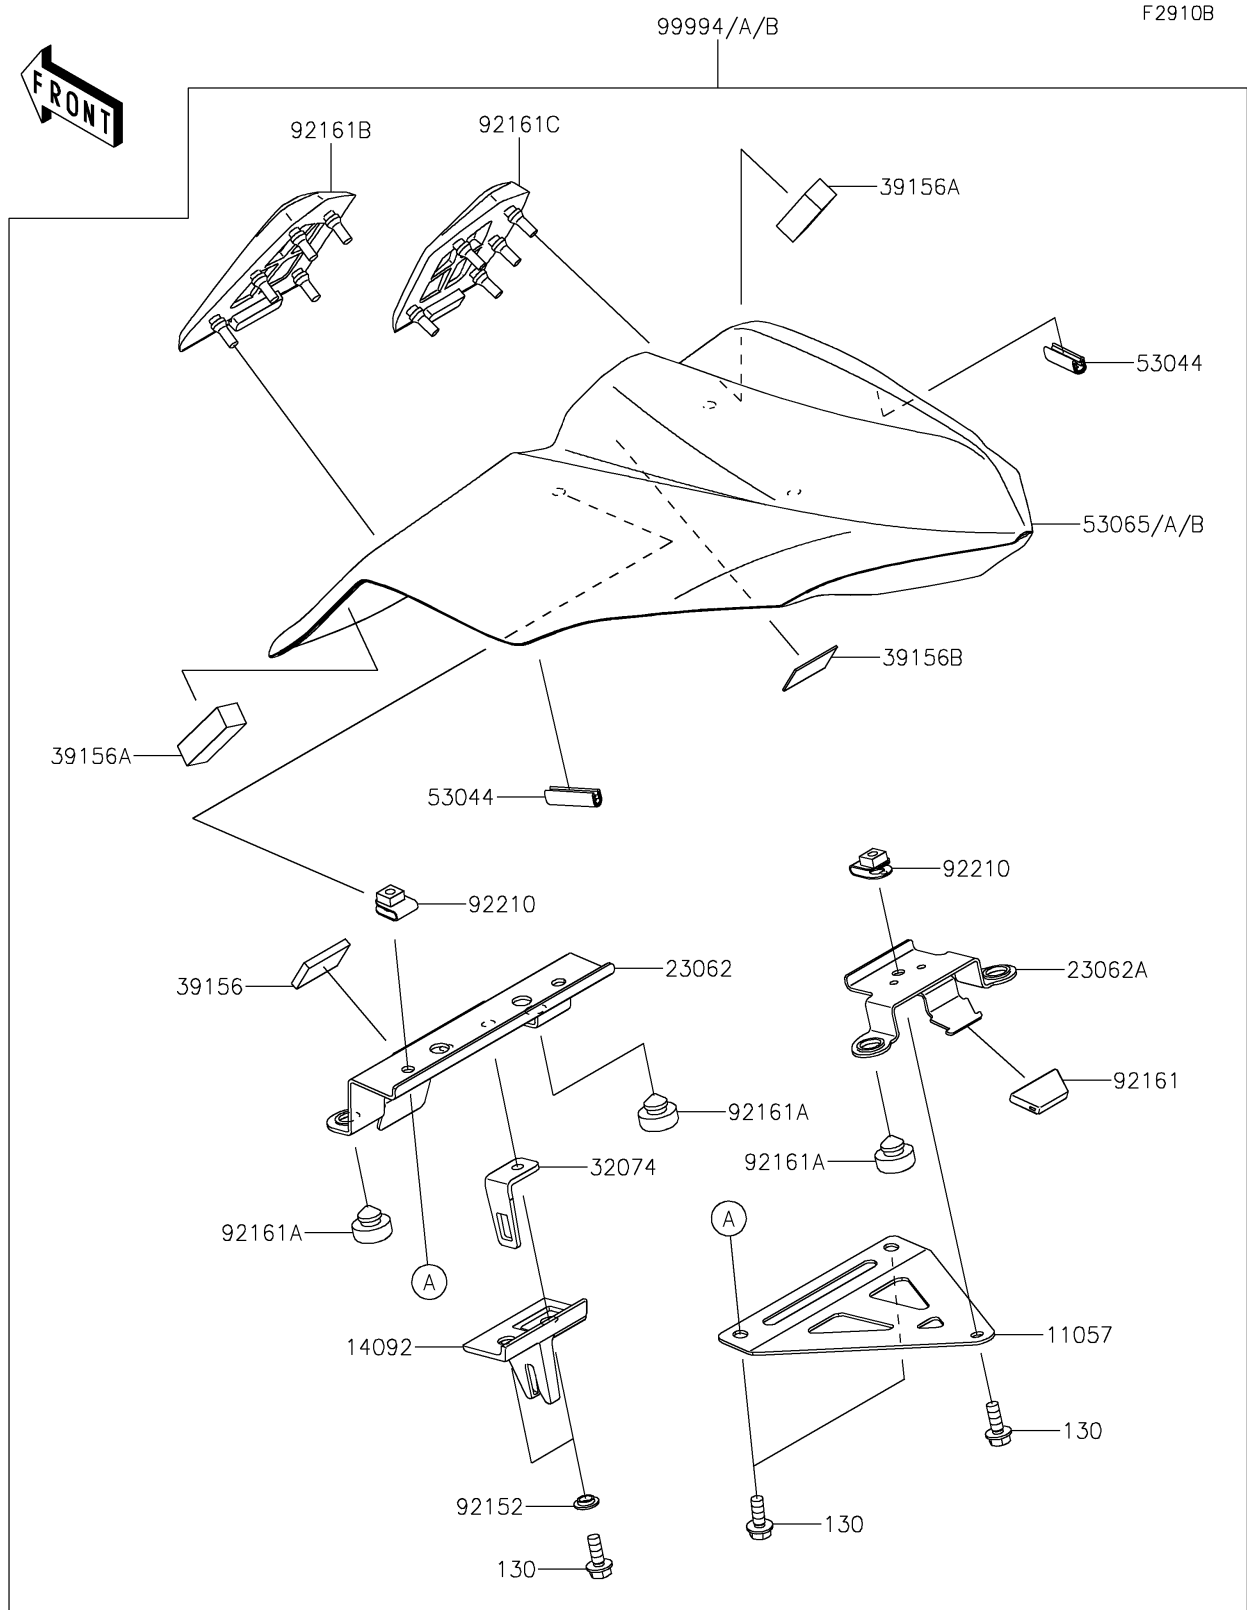

2022 Z650 PARTS DIAGRAM

Accessory(Pillion Seat Cover)

2022 Z650 PARTS LIST

Accessory(Pillion Seat Cover)

ITEM NAME	PART NUMBER	QUANTITY
BRACKET,SEAT COVER (Ref # 11057)	11057-0808	1
COVER (Ref # 14092)	14092-0248	1
BRACKET-COMP (Ref # 23062)	23062-0907	1
BRACKET-COMP (Ref # 23062A)	23062-0914	1
BRACKET-LOCK (Ref # 32074)	32074-0017	1
PAD,20X30X4 (Ref # 39156)	39156-0705	1
PAD,13X43X12 (Ref # 39156A)	39156-0978	2
PAD,20X30X1 (Ref # 39156B)	39156-2199	1
TRIM,L=30 (Ref # 53044)	53044-0001	2
COVER SEAT,M.S.BLACK (Ref # 53065)	53065-0039-660	1
COVER SEAT,P.R.WHITE (Ref # 53065A)	53065-0039-68N	1
COVER SEAT,F.RED (Ref # 53065B)	53065-0039-B1	1
COLLAR (Ref # 92152)	92152-0250	2
DAMPER (Ref # 92161)	92161-0629	1
DAMPER,10X20X8 (Ref # 92161A)	92161-0855	4
DAMPER,COVER SEAT,LH (Ref # 92161B)	92161-1855	1
DAMPER,COVER SEAT,RH (Ref # 92161C)	92161-1856	1
NUT,6MM (Ref # 92210)	92210-0277	3
PILLION SEAT COVER,M.S.BLK (Ref # 99994)	99994-0796-660	1
PILLION SEAT COVER,P.R.WHITE (Ref # 99994A)	99994-0796-68N	1
PILLION SEAT COVER,F.RED (Ref # 99994B)	99994-0796-B1	1
BOLT-FLANGED,6X16 (Ref # 130)	130BA0616	5