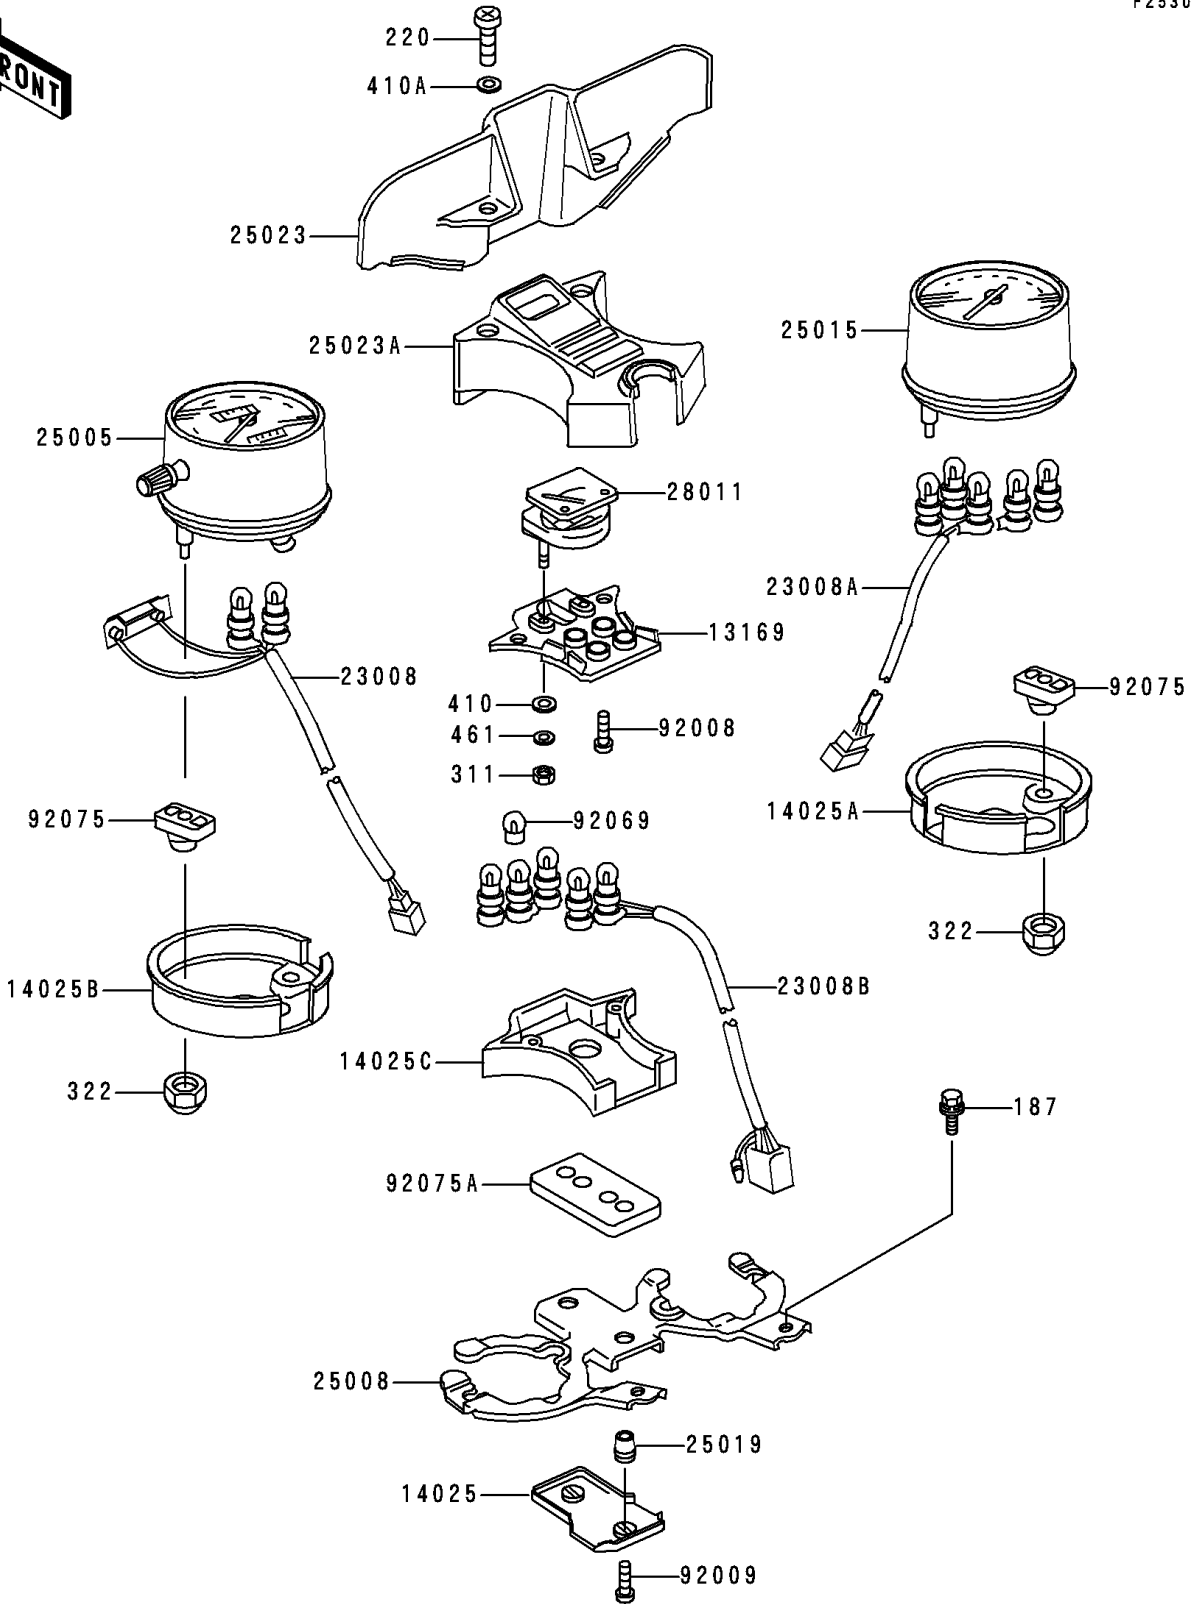

1996 Police 1000 PARTS DIAGRAM

Meter(s)

F2530

1996 Police 1000 PARTS LIST

Meter(s)

ITEM NAME	PART NUMBER	QUANTITY
BOLT-UPSET-WSP (Ref # 187)	187B0614	2
SCREW-PAN-CROS (Ref # 220)	220C0445	2
NUT-HEX (Ref # 311)	311B0400	4
NUT-CAP (Ref # 322)	322C0500	4
WASHER-PLAIN-SMALL,4MM (Ref # 410)	410B0400	2
WASHER-PLAIN-SMALL,4MM,BLACK (Ref # 410A)	410F0400	2
WASHER-SPRING,4MM (Ref # 461)	461F0400	2
PLATE,SOCKET (Ref # 13169)	13169-1238	1
COVER,METER BRACKET (Ref # 14025)	14025-1211	1
COVER,TACHOMETER (Ref # 14025A)	14025-1458	1
COVER,SPEEDOMETER (Ref # 14025B)	14025-4019	1
COVER,PILOT BOX,LWR (Ref # 14025C)	14025-4020	1
SOCKET-ASSY,SPEEDOMETER (Ref # 23008)	23008-1142	1
SOCKET-ASSY,TACHOMETER (Ref # 23008A)	23008-1143	1
SOCKET-ASSY,FUEL METER (Ref # 23008B)	23008-1144	1
SPEEDOMETER,MPH (Ref # 25005)	25005-1170	1
BRACKET-METER (Ref # 25008)	25008-4001	1
TACHOMETER,X1000RPM (Ref # 25015)	25015-1114	1
DAMPER,METER (Ref # 25019)	25019-023	2
COVER-METER CASE (Ref # 25023)	25023-4003	1
COVER-METER CASE,PILOT BOX,UPP (Ref # 25023A)	25023-4004	1
METER,FUEL (Ref # 28011)	28011-1027	1
SCREW,TAPPING,3.5X12 (Ref # 92008)	92008-012	2
SCREW,TAPPING,4X10 (Ref # 92009)	92009-1040	2
BULB,12V 3.4W (Ref # 92069)	92069-1007	12
DAMPER,SHOCK,METER (Ref # 92075)	92075-1101	4
DAMPER,PILOT BOX (Ref # 92075A)	92075-1246	1