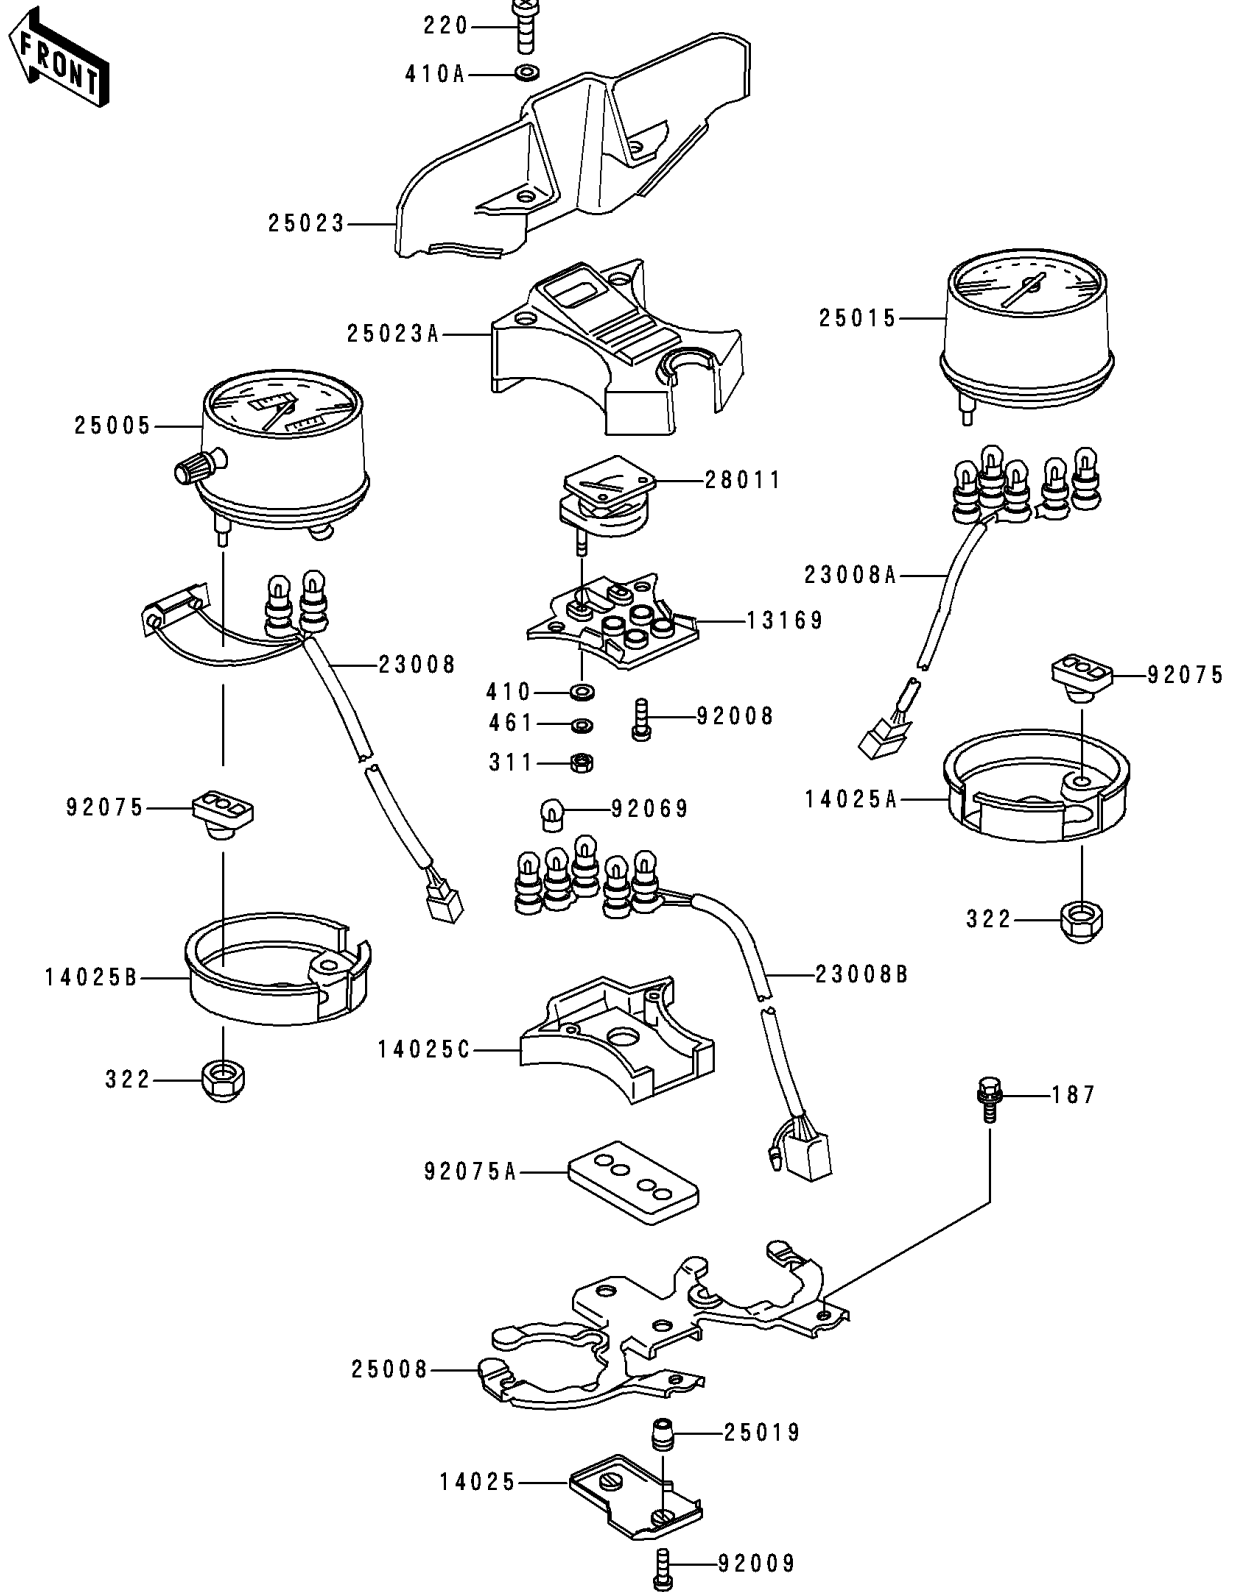

1998 Police 1000 PARTS DIAGRAM

Meter(s)

F2530

1998 Police 1000 PARTS LIST

Meter(s)

ITEM NAME	PART NUMBER	QUANTITY
BOLT-UPSET-WSP (Ref # 187)	187B0614	2
SCREW-PAN-CROS (Ref # 220)	220C0445	2
NUT-HEX (Ref # 311)	311B0400	4
NUT-CAP (Ref # 322)	322C0500	4
WASHER-PLAIN-SMALL,4MM (Ref # 410)	410B0400	2
WASHER-PLAIN-SMALL,4MM,BLACK (Ref # 410A)	410F0400	2
WASHER-SPRING,4MM (Ref # 461)	461F0400	2
PLATE,SOCKET (Ref # 13169)	13169-1238	1
COVER,METER BRACKET (Ref # 14025)	14025-1211	1
COVER,TACHOMETER (Ref # 14025A)	14025-1458	1
COVER,SPEEDOMETER (Ref # 14025B)	14025-4019	1
COVER,PILOT BOX,LWR (Ref # 14025C)	14025-4020	1
SOCKET-ASSY,SPEEDOMETER (Ref # 23008)	23008-1142	1
SOCKET-ASSY,TACHOMETER (Ref # 23008A)	23008-1143	1
SOCKET-ASSY,FUEL METER (Ref # 23008B)	23008-1144	1
SPEEDOMETER,MPH (Ref # 25005)	25005-1170	1
BRACKET-METER (Ref # 25008)	25008-4001	1
TACHOMETER,X1000RPM (Ref # 25015)	25015-1114	1
DAMPER,METER (Ref # 25019)	25019-023	2
COVER-METER CASE (Ref # 25023)	25023-4003	1
COVER-METER CASE,PILOT BOX,UPP (Ref # 25023A)	25023-4004	1
METER,FUEL (Ref # 28011)	28011-1027	1
SCREW,TAPPING,3.5X12 (Ref # 92008)	92008-012	2
SCREW,TAPPING,4X10 (Ref # 92009)	92009-1040	2
BULB,12V 3.4W (Ref # 92069)	92069-1007	12
DAMPER,SHOCK,METER (Ref # 92075)	92075-1101	4
DAMPER,PILOT BOX (Ref # 92075A)	92075-1246	1