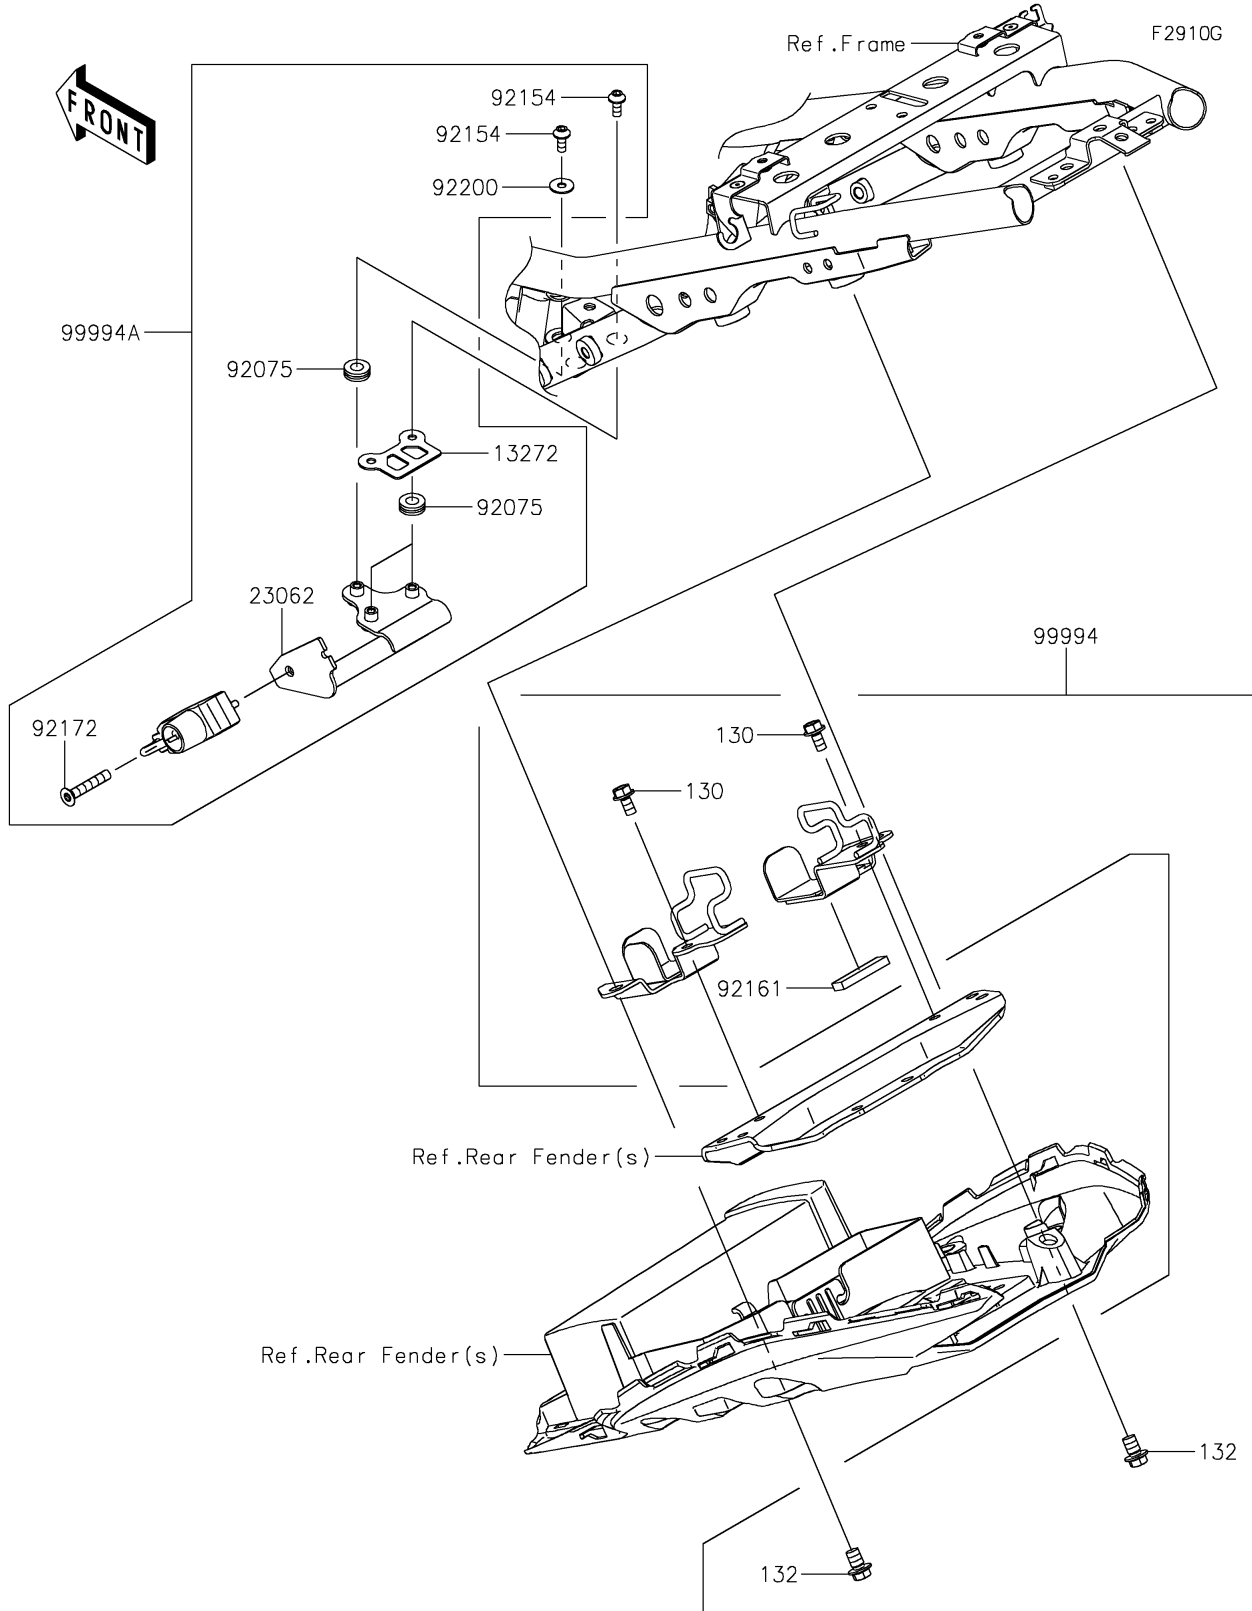

# 2022 Z650 ABS PARTS DIAGRAM

Accessory(U-Lock Bracket etc.)

## 2022 Z650 ABS PARTS LIST

Accessory(U-Lock Bracket etc.)

ITEM NAME	PART NUMBER	QUANTITY
PLATE (Ref # 13272)	13272-2967	1
BRACKET-COMP (Ref # 23062)	23062-1288	1
DAMPER (Ref # 92075)	92075-161	3
BOLT,SOCKET,5X12 (Ref # 92154)	92154-0917	3
DAMPER,TANK COVER (Ref # 92161)	92161-0804	1
SCREW,HEXLOBE,6X35 (Ref # 92172)	92172-0835	1
WASHER,5.2X15X1.0 (Ref # 92200)	92200-0456	1
KIT-ACC,BRACKET FOR U-LOCK (Ref # 99994)	99994-0985	1
HELMET LOCK (Ref # 99994A)	99994-1470	1
BOLT-FLANGED,6X12 (Ref # 130)	130BA0612	2
BOLT-FLANGED-SMALL (Ref # 132)	132BA0812	2