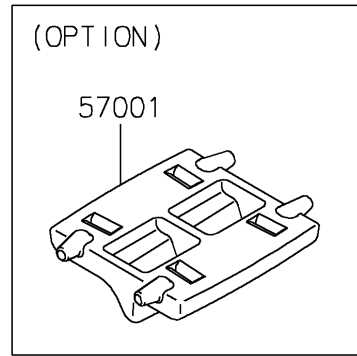

# 2022 Z650 PARTS DIAGRAM

Accessory(Decals)

F2910J

## 2022 Z650 PARTS LIST

Accessory(Decals)

ITEM NAME	PART NUMBER	QUANTITY
RIM STRIPE APPLICATOR (Ref # 57001)	57001-1752	AR
WHEEL RIM TAPE, GREEN (Ref # 99994)	99994-0932	1
WHEEL RIM TAPE, SILVER (Ref # 99994A)	99994-0933	1