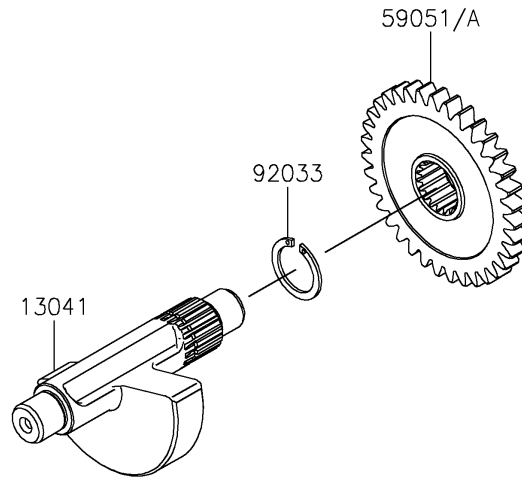

2022 KLX® 230 PARTS DIAGRAM

Crankshaft

E1321

2022 KLX®230 PARTS LIST

Crankshaft

ITEM NAME	PART NUMBER	QUANTITY
SPROCKET,21T (Ref # 12046)	12046-0613	1
CRANKSHAFT-COMP (Ref # 13031)	13031-0908	1
BALANCER (Ref # 13041)	13041-0571	1
GEAR-PRIMARY SPUR,31T (Ref # 13097)	13097-0603	1
GEAR-SPUR,BALANCER,DRIVEN,35T (Ref # 59051)	59051-0838	1
RING-SNAP,18MM (Ref # 92033)	92033-029	1
KEY (Ref # 92038)	92038-1057	1
BEARING-BALL,6207CS17 (Ref # 92045)	92045-0906	1
WASHER,16.3X35X3.2 (Ref # 92200)	92200-0119	1
NUT,16MM (Ref # 92210)	92210-1538	1