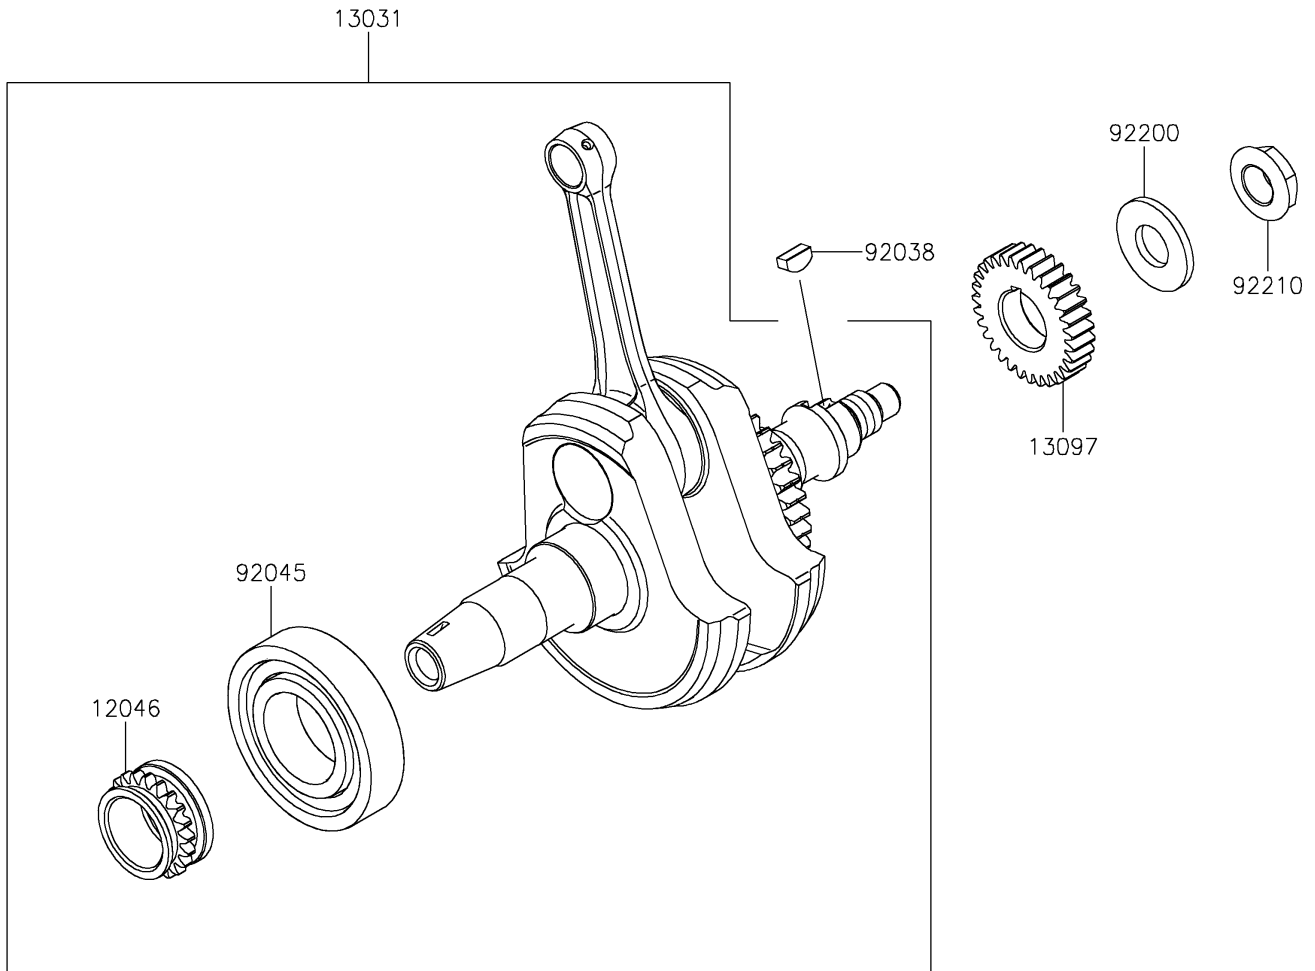

2022 KLX® 230 PARTS DIAGRAM

Crankshaft

E1321

2022 KLX®230 PARTS LIST

Crankshaft

ITEM NAME	PART NUMBER	QUANTITY
SPROCKET,21T (Ref # 12046)	12046-0613	1
CRANKSHAFT-COMP (Ref # 13031)	13031-0908	1
BALANCER (Ref # 13041)	13041-0571	1
GEAR-PRIMARY SPUR,31T (Ref # 13097)	13097-0603	1
GEAR-SPUR,BALANCER,DRIVEN,35T (Ref # 59051)	59051-0838	1
RING-SNAP,18MM (Ref # 92033)	92033-029	1
KEY (Ref # 92038)	92038-1057	1
BEARING-BALL,6207CS17 (Ref # 92045)	92045-0906	1
WASHER,16.3X35X3.2 (Ref # 92200)	92200-0119	1
NUT,16MM (Ref # 92210)	92210-1538	1