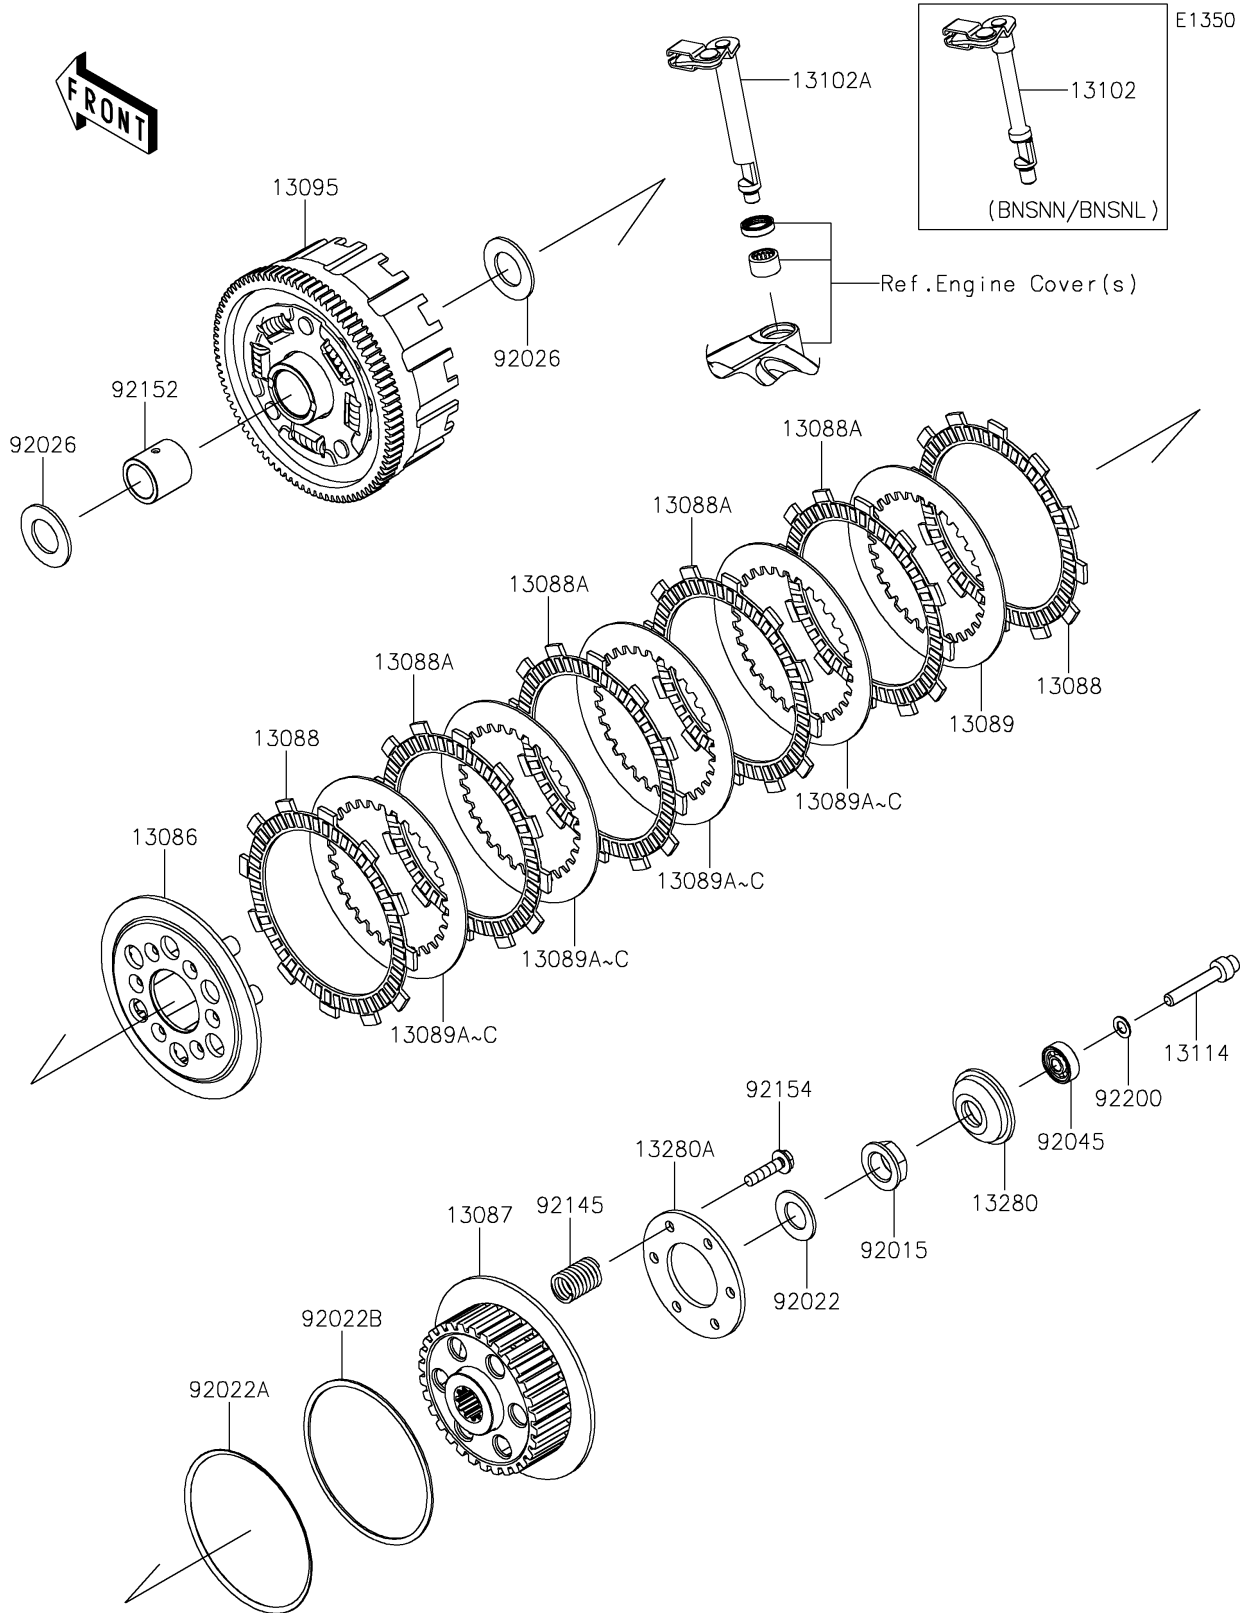

2022 KLX® 230 PARTS DIAGRAM

Clutch

2022 KLX® 230 PARTS LIST

Clutch

ITEM NAME	PART NUMBER	QUANTITY
WHEEL-CLUTCH (Ref # 13086)	13086-0008	1
HUB-CLUTCH (Ref # 13087)	13087-0588	1
PLATE-FRICTION (Ref # 13088)	13088-0562	2
PLATE-FRICTION (Ref # 13088A)	13088-0603	4
PLATE-CLUTCH (Ref # 13089)	13089-1085	1
PLATE-CLUTCH,T=1.6 (Ref # 13089A)	13089-1094	4
PLATE-CLUTCH,T=2.0 (Ref # 13089B)	13089-1116	AR
PLATE-CLUTCH,T=1.2 (Ref # 13089C)	13089-1117	AR
HOUSING-COMP-CLUTCH (Ref # 13095)	13095-0595	1
RELEASE-COMP-CLUTCH (Ref # 13102A)	13102-0082	1
PUSHER-CLUTCH (Ref # 13114)	13114-0001	1
HOLDER,CLUTCH PUSHER (Ref # 13280)	13280-0812	1
HOLDER,CLUTCH SPRING (Ref # 13280A)	13280-0936	1
NUT,16MM (Ref # 92015)	92015-1581	1
WASHER,16.3X29X1.75 (Ref # 92022)	92022-1356	1
WASHER,JUDDER SPRING (Ref # 92022A)	92022-1974	1
WASHER,JUDDER SPRING SEAT (Ref # 92022B)	92022-1993	1
SPACER,20.3X36.6X2 (Ref # 92026)	92026-0725	2
BEARING-BALL,627UMC3 J (Ref # 92045)	92045-0915	1
SPRING (Ref # 92145)	92145-1846	6
COLLAR,20X26.8X26.7 (Ref # 92152)	92152-2550	1
BOLT,6X25 (Ref # 92154)	92154-3785	6
WASHER,7X12.5X0.8 (Ref # 92200)	92200-0909	1