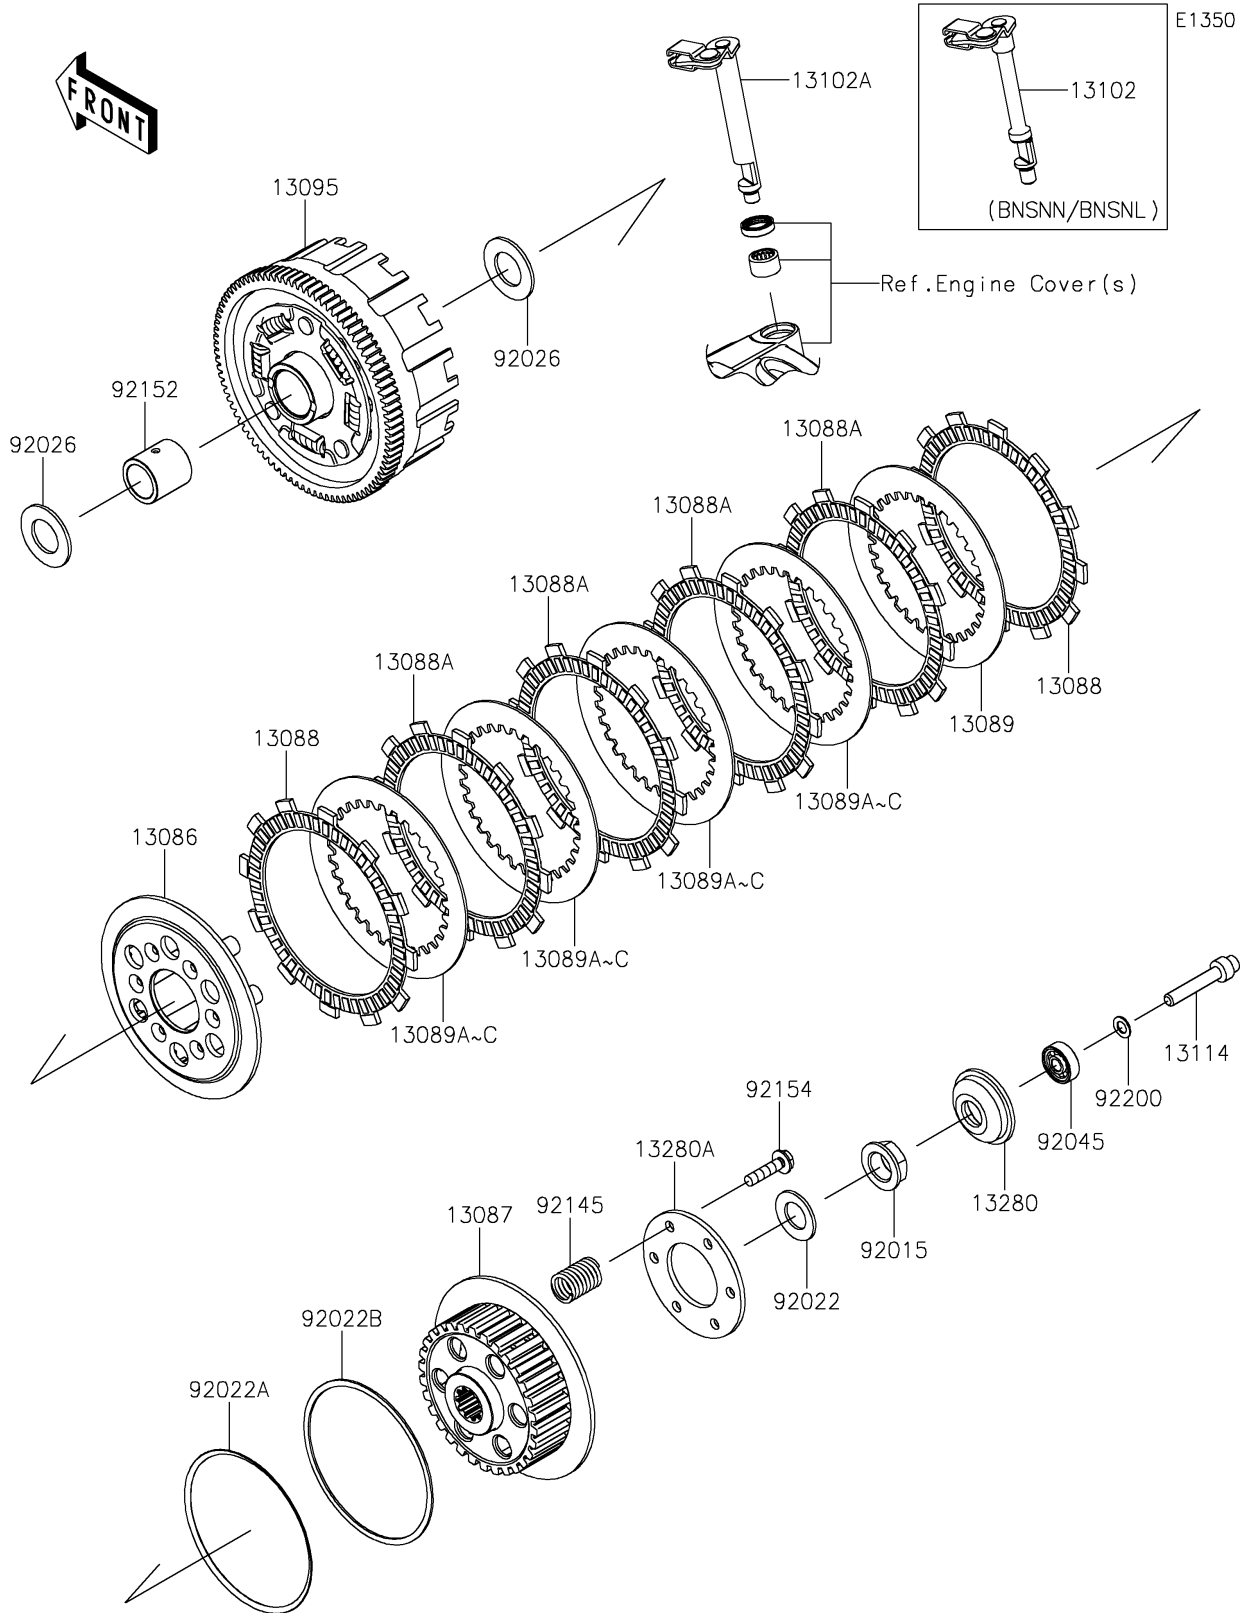

2022 KLX® 230 PARTS DIAGRAM

Clutch

2022 KLX® 230 PARTS LIST

Clutch

ITEM NAME	PART NUMBER	QUANTITY
WHEEL-CLUTCH (Ref # 13086)	13086-0008	1
HUB-CLUTCH (Ref # 13087)	13087-0588	1
PLATE-FRICTION (Ref # 13088)	13088-0562	2
PLATE-FRICTION (Ref # 13088A)	13088-0603	4
PLATE-CLUTCH (Ref # 13089)	13089-1085	1
PLATE-CLUTCH,T=1.6 (Ref # 13089A)	13089-1094	4
PLATE-CLUTCH,T=2.0 (Ref # 13089B)	13089-1116	AR
PLATE-CLUTCH,T=1.2 (Ref # 13089C)	13089-1117	AR
HOUSING-COMP-CLUTCH (Ref # 13095)	13095-0595	1
RELEASE-COMP-CLUTCH (Ref # 13102)	13102-0078	1
PUSHER-CLUTCH (Ref # 13114)	13114-0001	1
HOLDER,CLUTCH PUSHER (Ref # 13280)	13280-0812	1
HOLDER,CLUTCH SPRING (Ref # 13280A)	13280-0936	1
NUT,16MM (Ref # 92015)	92015-1581	1
WASHER,16.3X29X1.75 (Ref # 92022)	92022-1356	1
WASHER,JUDDER SPRING (Ref # 92022A)	92022-1974	1
WASHER,JUDDER SPRING SEAT (Ref # 92022B)	92022-1993	1
SPACER,20.3X36.6X2 (Ref # 92026)	92026-0725	2
BEARING-BALL,627UMC3 J (Ref # 92045)	92045-0915	1
SPRING (Ref # 92145)	92145-1846	6
COLLAR,20X26.8X26.7 (Ref # 92152)	92152-2550	1
BOLT,6X25 (Ref # 92154)	92154-3785	6
WASHER,7X12.5X0.8 (Ref # 92200)	92200-0909	1