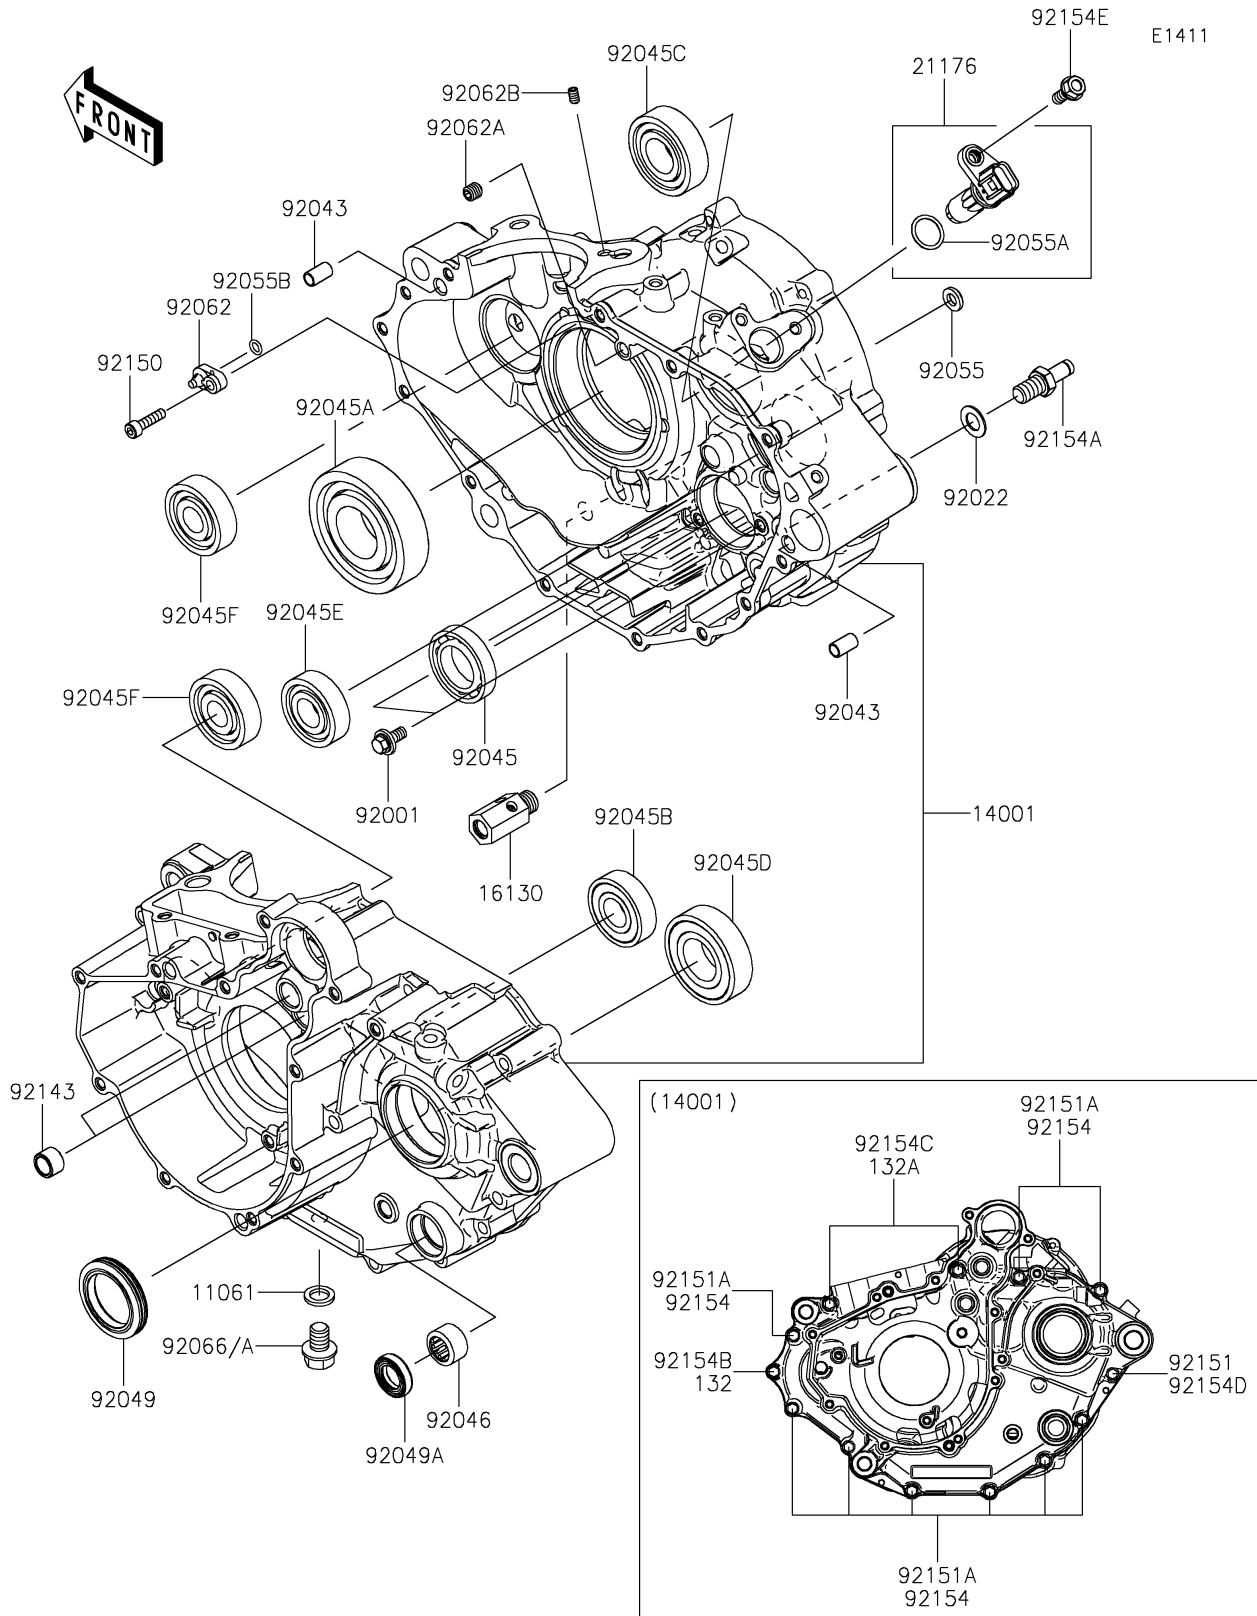

# 2022 KLX® 230 PARTS DIAGRAM

## 2022 KLX® 230 PARTS LIST

### Crankcase

ITEM NAME	PART NUMBER	QUANTITY
GASKET,10.5X16X2 (Ref # 11061)	11061-0222	1
SET-CRANKCASE (Ref # 14001)	14001-0707	1
VALVE-ASSY-RELIEF (Ref # 16130)	16130-0002	1
SENSOR,SPEED (Ref # 21176)	21176-0894	1
BOLT,W/WASHER,6X14 (Ref # 92001)	92001-1829	2
WASHER,10.2X18X1.0,SK5 (Ref # 92022)	92022-1415	1
PIN,6.2X8X14 (Ref # 92043)	92043-1741	2
BEARING-BALL,25X42X9 (Ref # 92045)	92045-0881	1
BEARING-BALL,6306CM (Ref # 92045A)	92045-0907	1
BEARING-BALL,6203NSE9C3 (Ref # 92045B)	92045-0908	1
BEARING-BALL,6204C3 (Ref # 92045C)	92045-0909	1
BEARING-BALL,6205NSE9C3 (Ref # 92045D)	92045-0910	1
BEARING-BALL,6203C3 (Ref # 92045E)	92045-0911	1
BEARING-BALL,6302CS13 (Ref # 92045F)	92045-0912	2
BEARING-NEEDLE,HK1412FM (Ref # 92046)	92046-0043	1
SEAL-OIL,32X45X7.5 (Ref # 92049)	92049-0825	1
SEAL-OIL,TC14245 (Ref # 92049A)	92049-1520	1
RING-O,OD=13 (Ref # 92055)	92055-074	1
RING-O (Ref # 92055A)	92055-0958	1
RING-O,5.5X1.5 (Ref # 92055B)	92055-1339	1
NOZZLE (Ref # 92062)	92062-0050	1
NOZZLE,8X8 (Ref # 92062A)	92062-0567	1
NOZZLE,6X8,SILVER (Ref # 92062B)	92062-1081	1
PLUG,DRAIN (Ref # 92066)	92066-0143	1
COLLAR (Ref # 92143)	92143-1263	2
BOLT,SOCKET,5X20 (Ref # 92150)	92150-1019	1
BOLT,6X65 (Ref # 92151)	92151-1199	1
BOLT,6X50 (Ref # 92151A)	92151-1234	9
BOLT,RETURN SPRING (Ref # 92154A)	92154-1306	1

### Crankcase

ITEM NAME	PART NUMBER	QUANTITY
BOLT,FLANGED,6X16 (Ref # 92154E)	92154-2895	1
BOLT-FLANGED-SMALL,6X30 (Ref # 132)	132BC0630	1
BOLT-FLANGED-SMALL,6X70 (Ref # 132A)	132BC0670	2