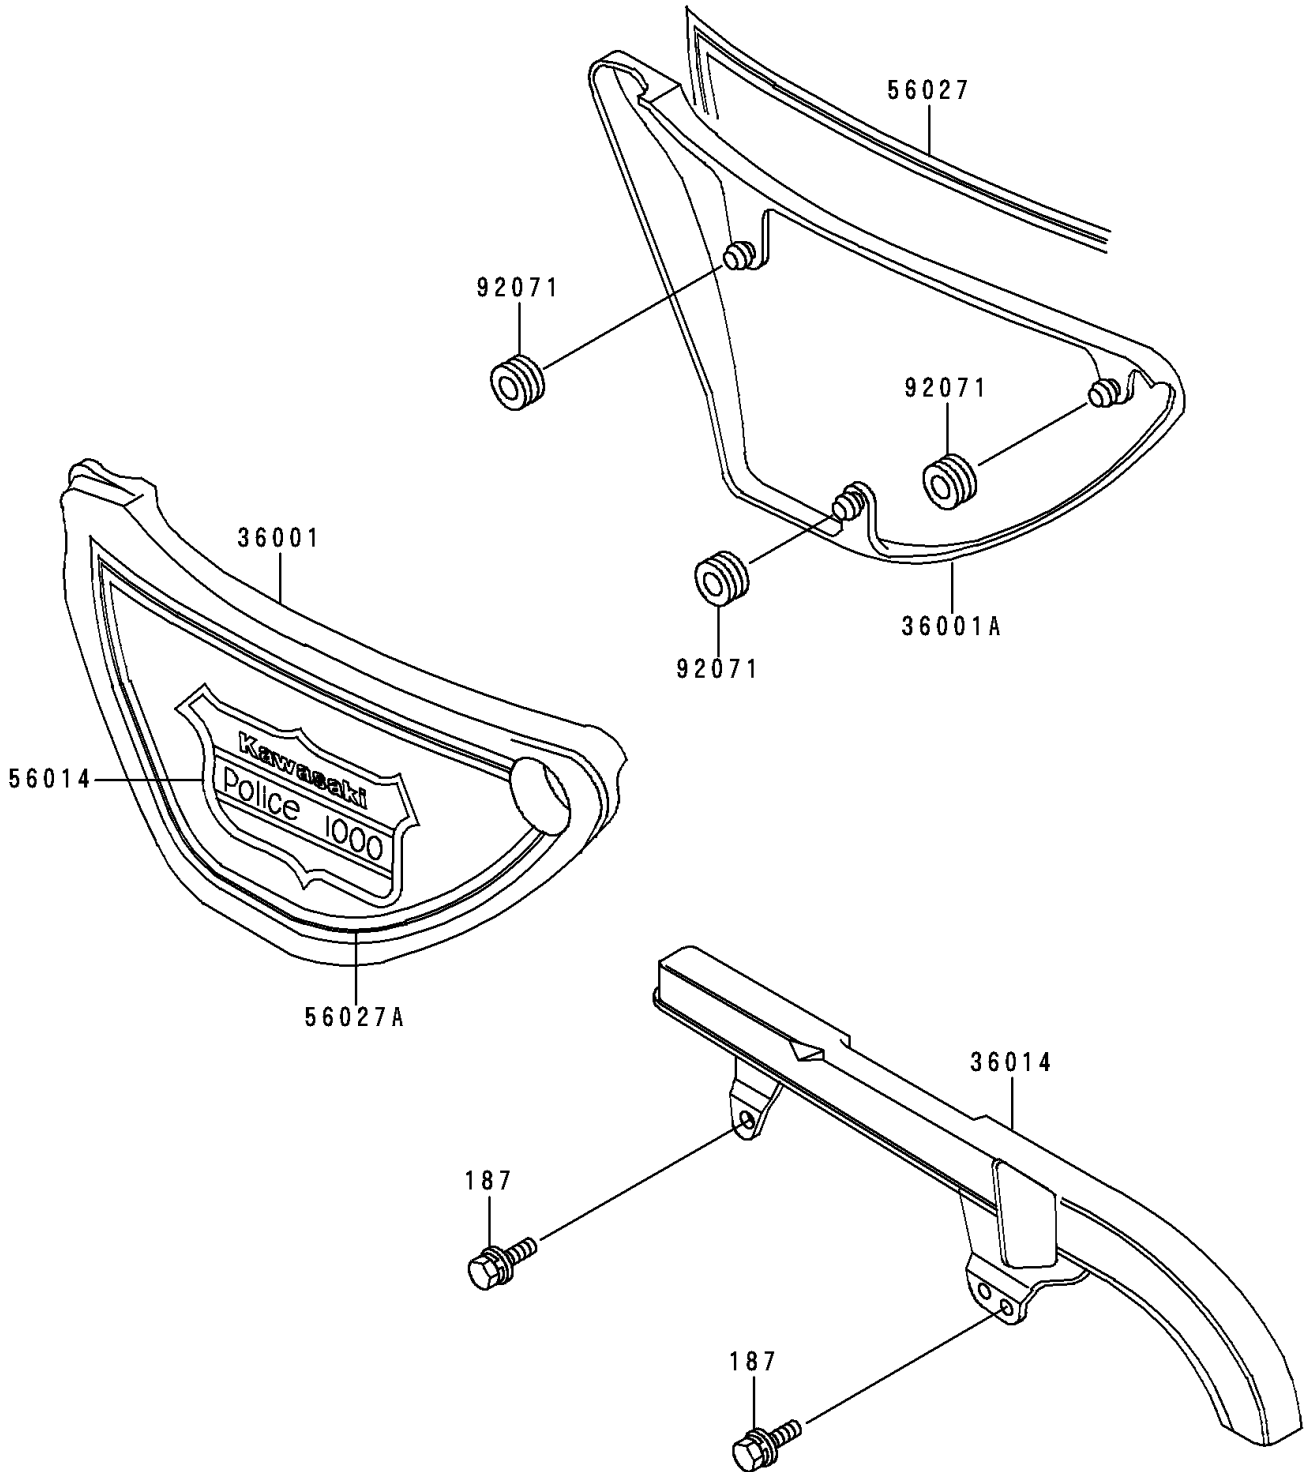

1996 Police 1000 PARTS DIAGRAM

Side Covers/Chain Cover

F2610

1996 Police 1000 PARTS LIST

Side Covers/Chain Cover

ITEM NAME	PART NUMBER	QUANTITY
BOLT-UPSET-WSP (Ref # 187)	187B0616	3
COVER-SIDE,LH,J.WHITE (Ref # 36001)	36001-1110-8C	1
COVER-SIDE,RH,J.WHITE (Ref # 36001A)	36001-1111-8C	1
CASE-CHAIN (Ref # 36014)	36014-1034	1
EMBLEM,SIDE COVER (Ref # 56014)	56014-4020	2
PATTERN,SIDE COVER,RH (Ref # 56027)	56027-4075	1
PATTERN,SIDE COVER,LH (Ref # 56027A)	56027-4076	1
GROMMET (Ref # 92071)	92071-056	6