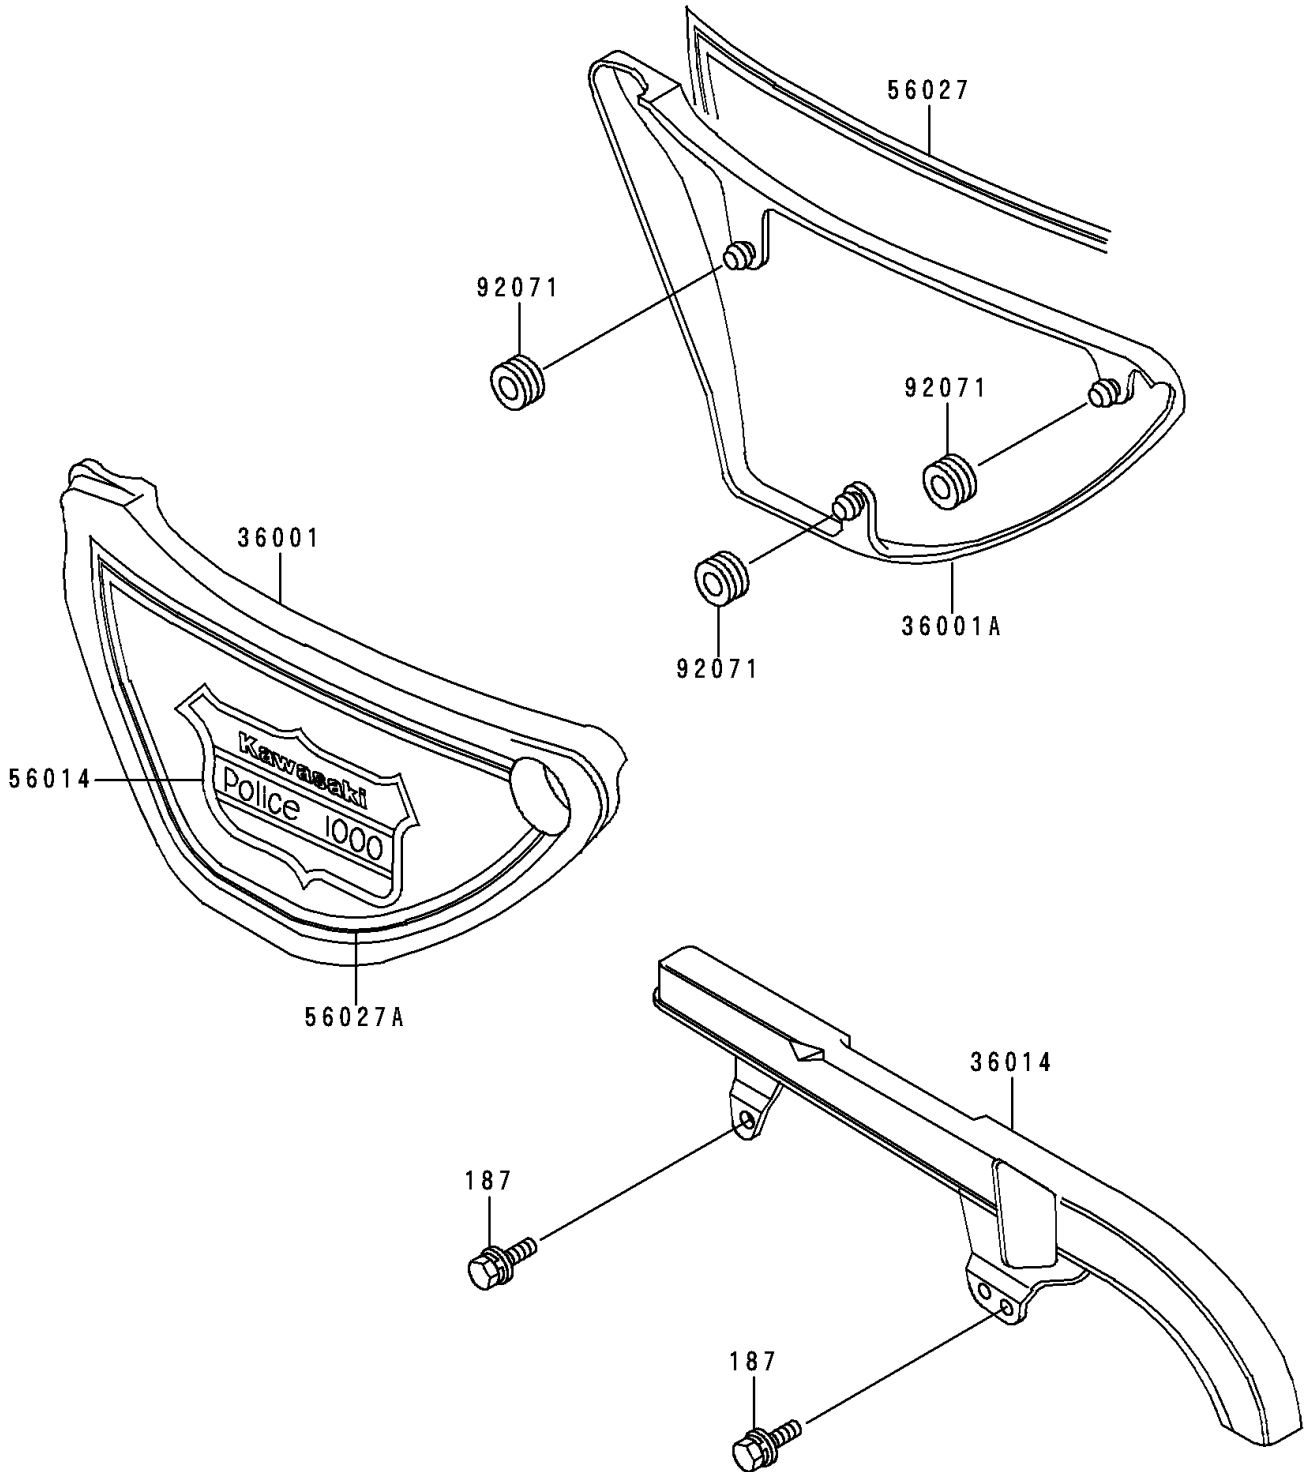

# 1998 Police 1000 PARTS DIAGRAM

Side Covers/Chain Cover

F2610

# 1998 Police 1000 PARTS LIST

## Side Covers/Chain Cover

ITEM NAME	PART NUMBER	QUANTITY
BOLT-UPSET-WSP (Ref # 187)	187B0616	3
COVER-SIDE,LH,J.WHITE (Ref # 36001)	36001-1110-8C	1
COVER-SIDE,RH,J.WHITE (Ref # 36001A)	36001-1111-8C	1
CASE-CHAIN (Ref # 36014)	36014-1034	1
EMBLEM,SIDE COVER (Ref # 56014)	56014-4020	2
PATTERN,SIDE COVER,RH (Ref # 56027)	56027-4075	1
PATTERN,SIDE COVER,LH (Ref # 56027A)	56027-4076	1
GROMMET (Ref # 92071)	92071-056	6