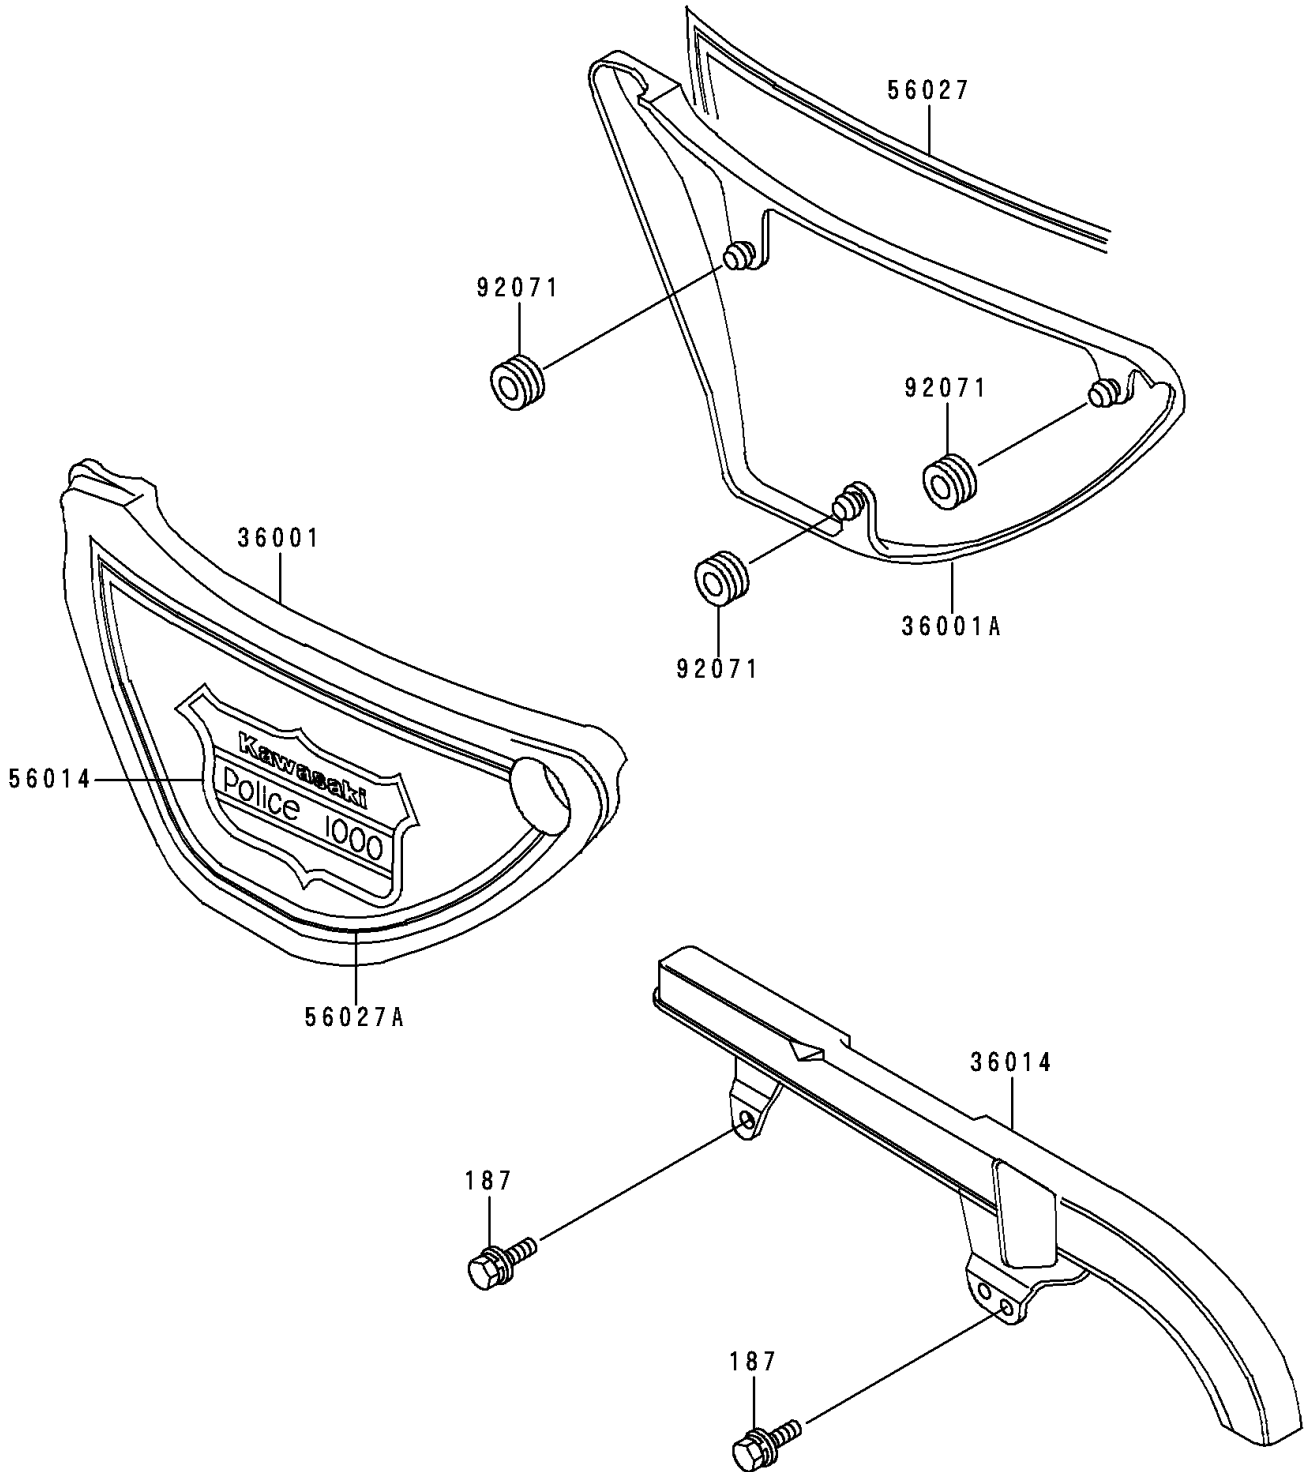

# 1999 Police 1000 PARTS DIAGRAM

Side Covers/Chain Cover

F2610

# 1999 Police 1000 PARTS LIST

## Side Covers/Chain Cover

ITEM NAME	PART NUMBER	QUANTITY
BOLT-UPSET-WSP (Ref # 187)	187B0616	3
COVER-SIDE,LH,J.WHITE (Ref # 36001)	36001-1110-8C	1
COVER-SIDE,RH,J.WHITE (Ref # 36001A)	36001-1111-8C	1
CASE-CHAIN (Ref # 36014)	36014-1034	1
EMBLEM,SIDE COVER (Ref # 56014)	56014-4020	2
PATTERN,SIDE COVER,RH (Ref # 56027)	56027-4075	1
PATTERN,SIDE COVER,LH (Ref # 56027A)	56027-4076	1
GROMMET (Ref # 92071)	92071-056	6