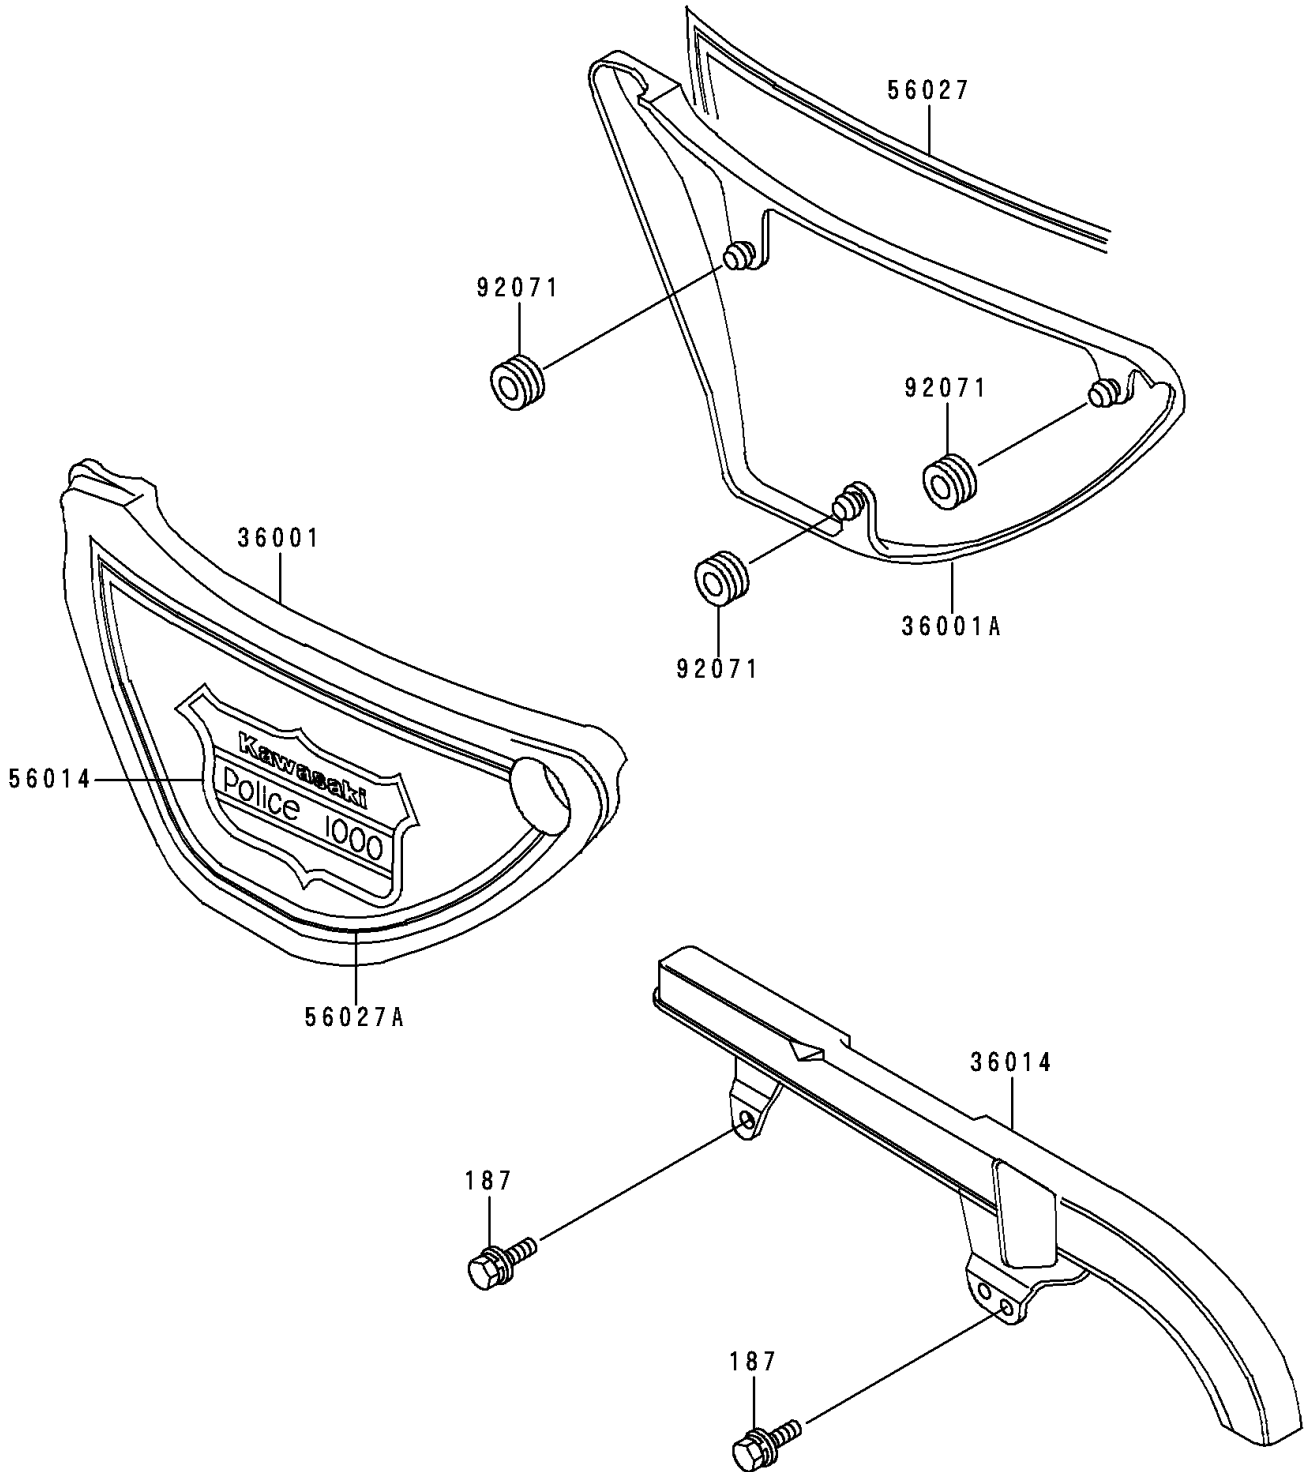

# 2000 Police 1000 PARTS DIAGRAM

Side Covers/Chain Cover

F2610

## 2000 Police 1000 PARTS LIST

### Side Covers/Chain Cover

ITEM NAME	PART NUMBER	QUANTITY
BOLT-UPSET-WSP (Ref # 187)	187B0616	3
COVER-SIDE,LH,J.WHITE (Ref # 36001)	36001-1110-8C	1
COVER-SIDE,RH,J.WHITE (Ref # 36001A)	36001-1111-8C	1
CASE-CHAIN (Ref # 36014)	36014-1034	1
EMBLEM,SIDE COVER (Ref # 56014)	56014-4020	2
PATTERN,SIDE COVER,RH (Ref # 56027)	56027-4075	1
PATTERN,SIDE COVER,LH (Ref # 56027A)	56027-4076	1
GROMMET (Ref # 92071)	92071-056	6