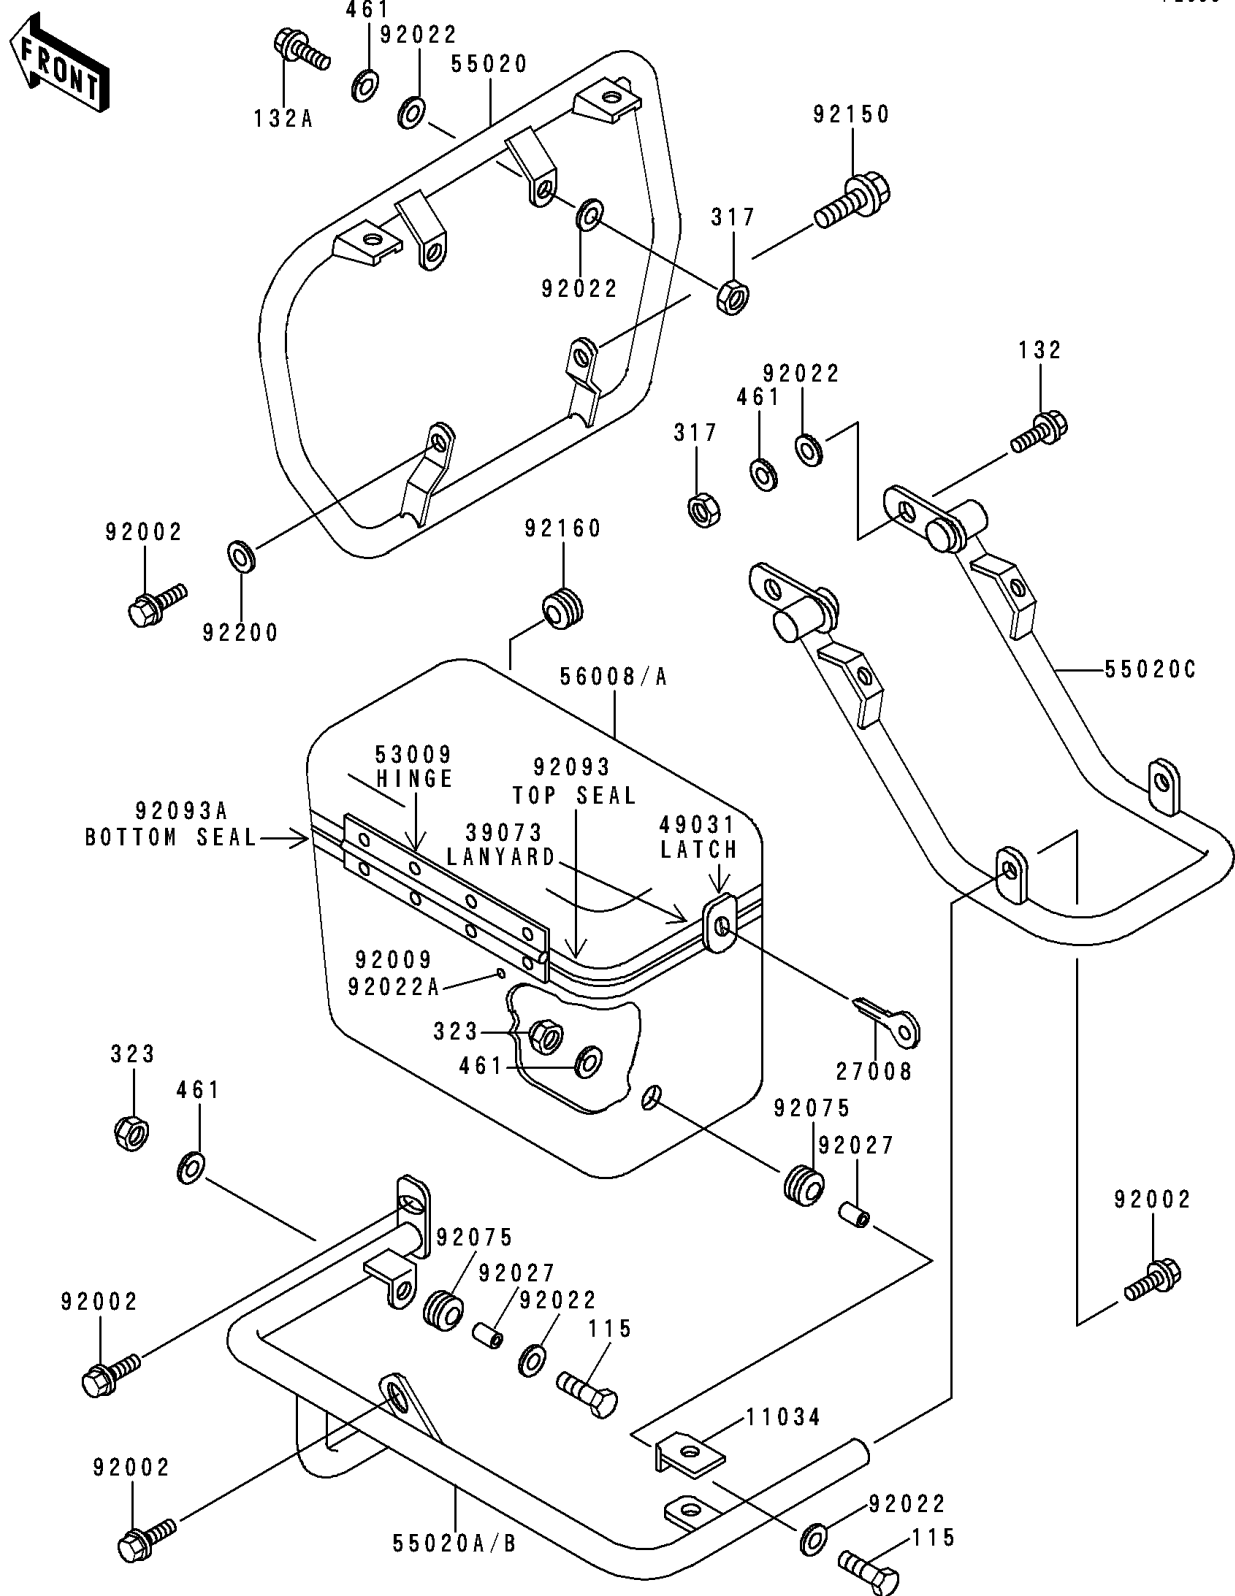

1996 Police 1000 PARTS DIAGRAM

Guard(s)

F2680

1996 Police 1000 PARTS LIST

Guard(s)

ITEM NAME	PART NUMBER	QUANTITY
BOLT-SMALL-UPSET (Ref # 115)	115B0825	6
BOLT-FLANGED-SMALL (Ref # 132)	132E0820	2
BOLT-FLANGED-SMALL (Ref # 132A)	132E0840	2
NUT-HEX-SMALL,8MM (Ref # 317)	317B0800	2
NUT-CAP-SMALL,8MM (Ref # 323)	323N0800	6
WASHER-SPRING,8MM (Ref # 461)	461F0800	6
BRACKET,CARRIER BAG DAMPER (Ref # 11034)	11034-4137	2
KEY (Ref # 27008)	27008-4001	1
LANYARD (Ref # 39073)	39073-5501	2
LATCH (Ref # 49031)	49031-5504	4
HINGE (Ref # 53009)	53009-5501	2
GUARD,FR (Ref # 55020)	55020-1070	1
GUARD,SADDLE BAG,LH (Ref # 55020A)	55020-1071	1
GUARD,SADDLE BAG,RH (Ref # 55020B)	55020-1072	1
GUARD,RR (Ref # 55020C)	55020-1073	1
BAG,LH (Ref # 56008)	56008-4006	1
BAG,RH (Ref # 56008A)	56008-4007	1
BOLT,FLANGED,10X20 (Ref # 92002)	92002-1827	7
SCREW (Ref # 92009)	92009-5506	36
WASHER,8.5X20X1.6 (Ref # 92022)	92022-1561	6
WASHER (Ref # 92022A)	92022-5520	36
COLLAR (Ref # 92027)	92027-280	6
DAMPER (Ref # 92075)	92075-303	6
SEAL (Ref # 92093)	92093-5503	AR
SEAL (Ref # 92093A)	92093-5504	AR
BOLT,FLANGED,10X38 (Ref # 92150)	92150-1297	1
DAMPER,AMPLIFIER HARNESS (Ref # 92160)	92160-1667	1
WASHER,10.5X19X2.3 (Ref # 92200)	92200-1042	1