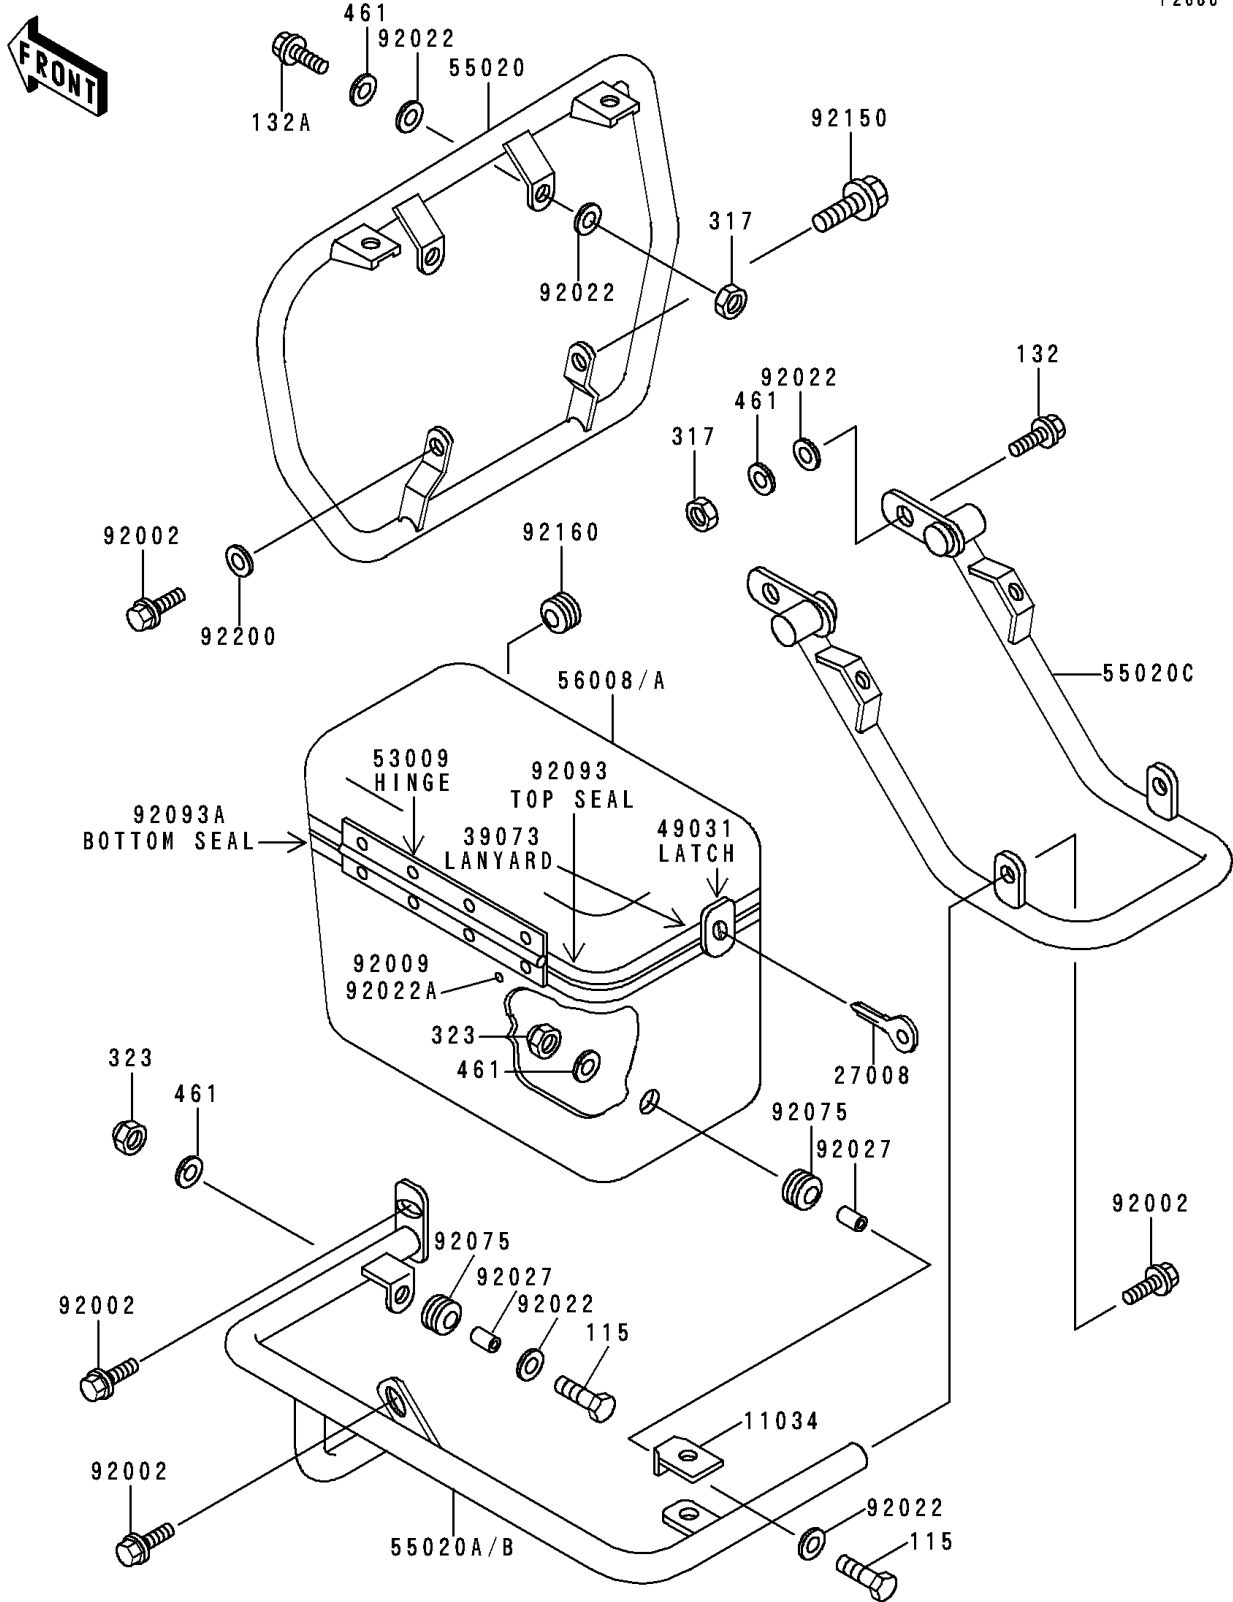

1998 Police 1000 PARTS DIAGRAM

Guard(s)

F2680

1998 Police 1000 PARTS LIST

Guard(s)

ITEM NAME	PART NUMBER	QUANTITY
BOLT-SMALL-UPSET (Ref # 115)	115B0825	6
BOLT-FLANGED-SMALL (Ref # 132)	132E0820	2
BOLT-FLANGED-SMALL (Ref # 132A)	132E0840	2
NUT-HEX-SMALL,8MM (Ref # 317)	317B0800	2
NUT-CAP-SMALL,8MM (Ref # 323)	323N0800	6
WASHER-SPRING,8MM (Ref # 461)	461F0800	6
BRACKET,CARRIER BAG DAMPER (Ref # 11034)	11034-4137	2
KEY (Ref # 27008)	27008-4001	1
LANYARD (Ref # 39073)	39073-5501	2
LATCH (Ref # 49031)	49031-5504	4
HINGE (Ref # 53009)	53009-5501	2
GUARD,FR (Ref # 55020)	55020-1070	1
GUARD,SADDLE BAG,LH (Ref # 55020A)	55020-1071	1
GUARD,SADDLE BAG,RH (Ref # 55020B)	55020-1072	1
GUARD,RR (Ref # 55020C)	55020-1073	1
BAG,LH (Ref # 56008)	56008-4006	1
BAG,RH (Ref # 56008A)	56008-4007	1
BOLT,FLANGED,10X20 (Ref # 92002)	92002-1827	7
SCREW (Ref # 92009)	92009-5506	36
WASHER,8.5X20X1.6 (Ref # 92022)	92022-1561	6
WASHER (Ref # 92022A)	92022-5520	36
COLLAR (Ref # 92027)	92027-280	6
DAMPER (Ref # 92075)	92075-303	6
SEAL (Ref # 92093)	92093-5503	AR
SEAL (Ref # 92093A)	92093-5504	AR
BOLT,FLANGED,10X38 (Ref # 92150)	92150-1297	1
DAMPER,AMPLIFIER HARNESS (Ref # 92160)	92160-1667	1
WASHER,10.5X19X2.3 (Ref # 92200)	92200-1042	1