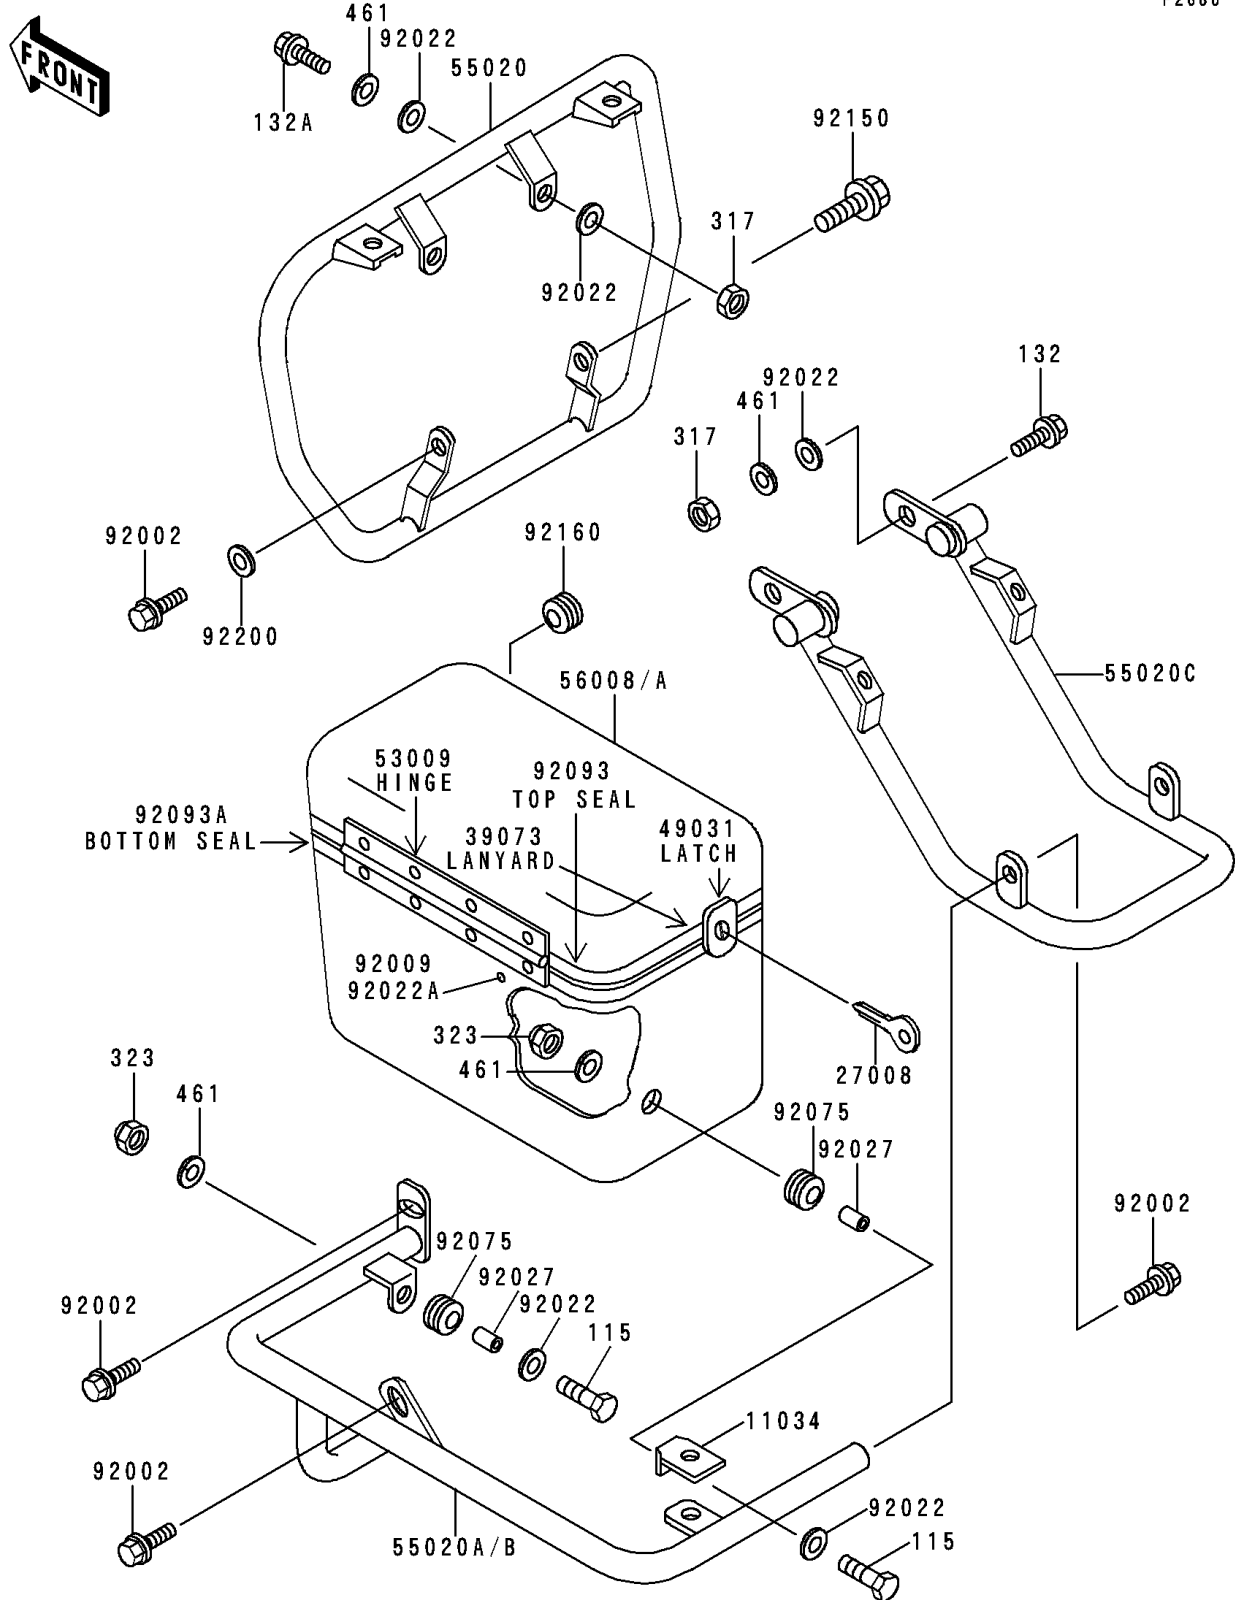

1999 Police 1000 PARTS DIAGRAM

Guard(s)

F2680

1999 Police 1000 PARTS LIST

Guard(s)

ITEM NAME	PART NUMBER	QUANTITY
BOLT-SMALL-UPSET (Ref # 115)	115B0825	6
BOLT-FLANGED-SMALL (Ref # 132)	132E0820	2
BOLT-FLANGED-SMALL (Ref # 132A)	132E0840	2
NUT-HEX-SMALL,8MM (Ref # 317)	317B0800	2
NUT-CAP-SMALL,8MM (Ref # 323)	323N0800	6
WASHER-SPRING,8MM (Ref # 461)	461F0800	6
BRACKET,CARRIER BAG DAMPER (Ref # 11034)	11034-4137	2
KEY (Ref # 27008)	27008-4001	1
LANYARD (Ref # 39073)	39073-5501	2
LATCH (Ref # 49031)	49031-5504	4
HINGE (Ref # 53009)	53009-5501	2
GUARD,FR (Ref # 55020)	55020-1070	1
GUARD,SADDLE BAG,LH (Ref # 55020A)	55020-1071	1
GUARD,SADDLE BAG,RH (Ref # 55020B)	55020-1072	1
GUARD,RR (Ref # 55020C)	55020-1073	1
BAG,LH (Ref # 56008)	56008-4006	1
BAG,RH (Ref # 56008A)	56008-4007	1
BOLT,FLANGED,10X20 (Ref # 92002)	92002-1827	7
SCREW (Ref # 92009)	92009-5506	36
WASHER,8.5X20X1.6 (Ref # 92022)	92022-1561	6
WASHER (Ref # 92022A)	92022-5520	36
COLLAR (Ref # 92027)	92027-280	6
DAMPER (Ref # 92075)	92075-303	6
SEAL (Ref # 92093)	92093-5503	AR
SEAL (Ref # 92093A)	92093-5504	AR
BOLT,FLANGED,10X38 (Ref # 92150)	92150-1297	1
DAMPER,AMPLIFIER HARNESS (Ref # 92160)	92160-1667	1
WASHER,10.5X19X2.3 (Ref # 92200)	92200-1042	1