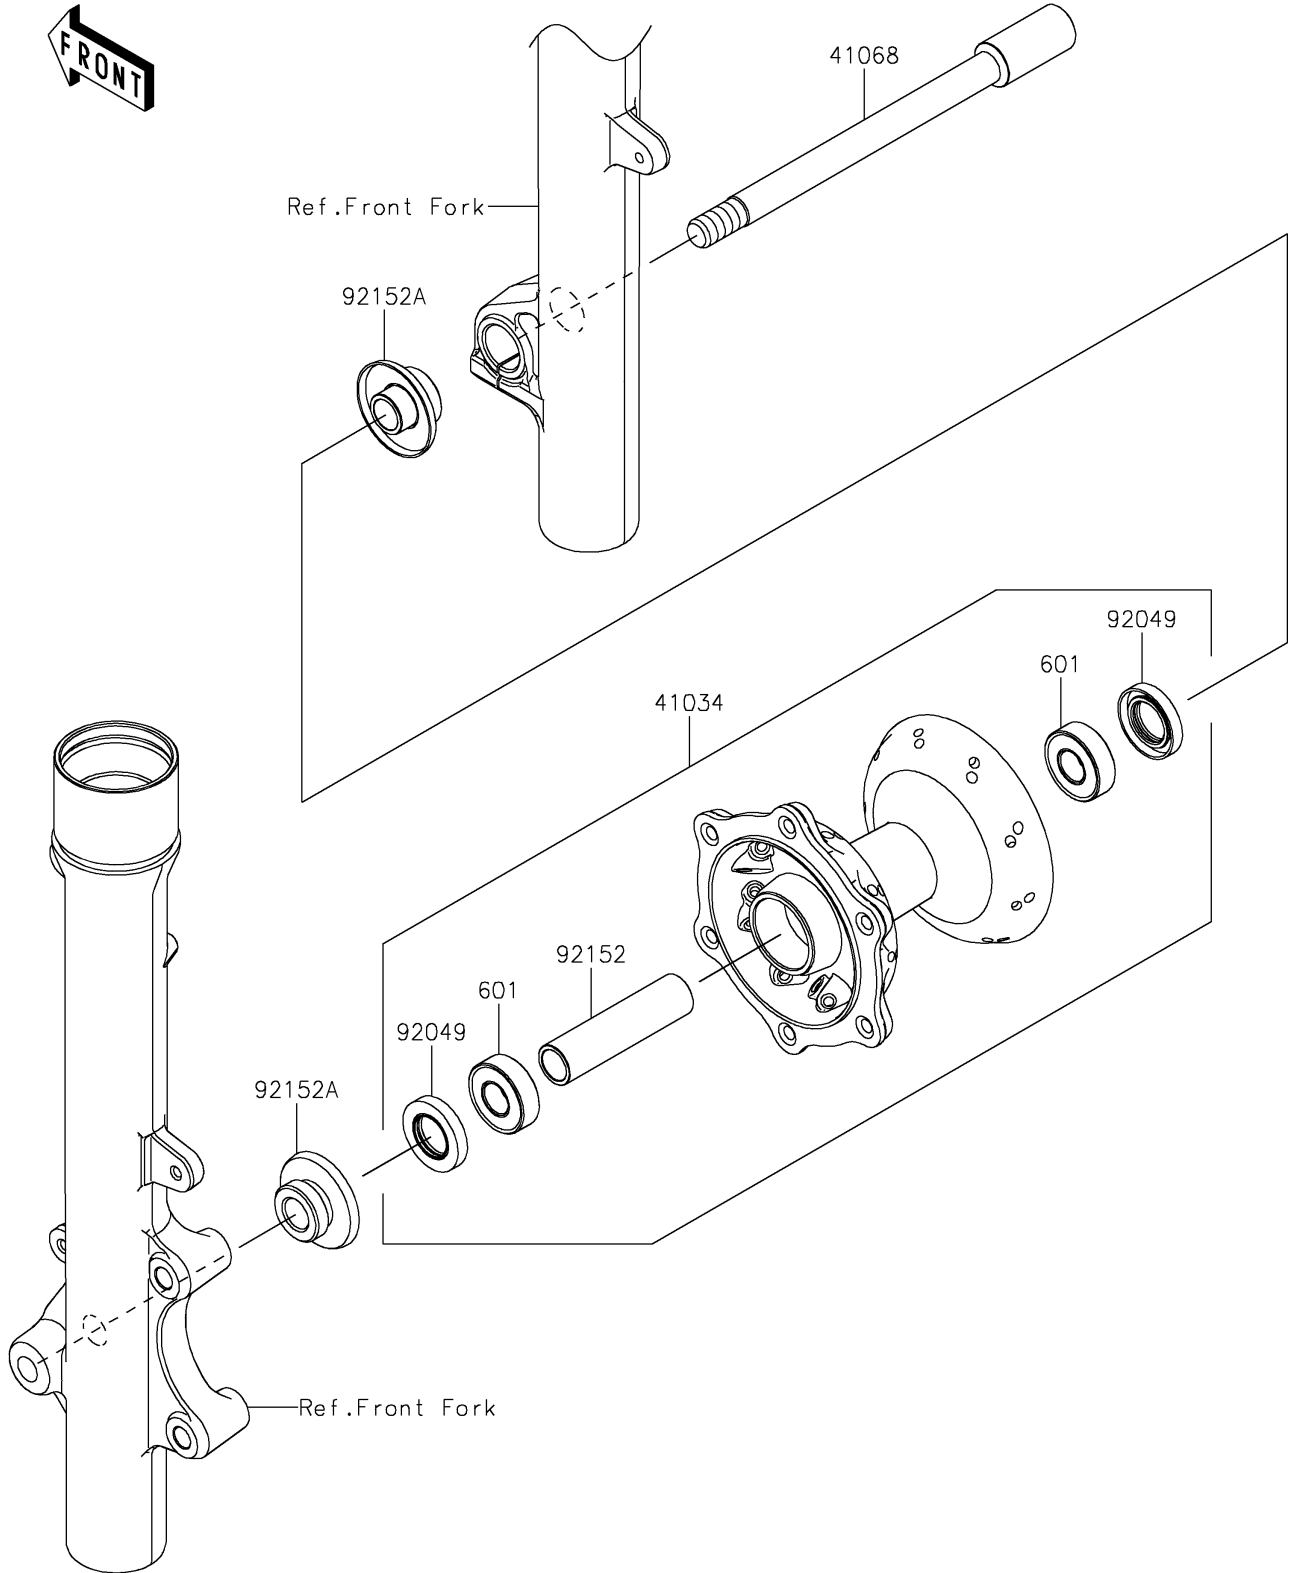

2022 KLX® 230 PARTS DIAGRAM

Front Hub

F2230

2022 KLX® 230 PARTS LIST

Front Hub

ITEM NAME	PART NUMBER	QUANTITY
DRUM-ASSY,FR (Ref # 41034)	41034-0600	1
AXLE,FR,15X188 (Ref # 41068)	41068-0650	1
SEAL-OIL (Ref # 92049)	92049-0114	2
COLLAR,15.2X20X9 (Ref # 92152)	92152-2543	1
COLLAR (Ref # 92152A)	92152-2544	2
BEARING-BALL (Ref # 601)	601B6202UU	2