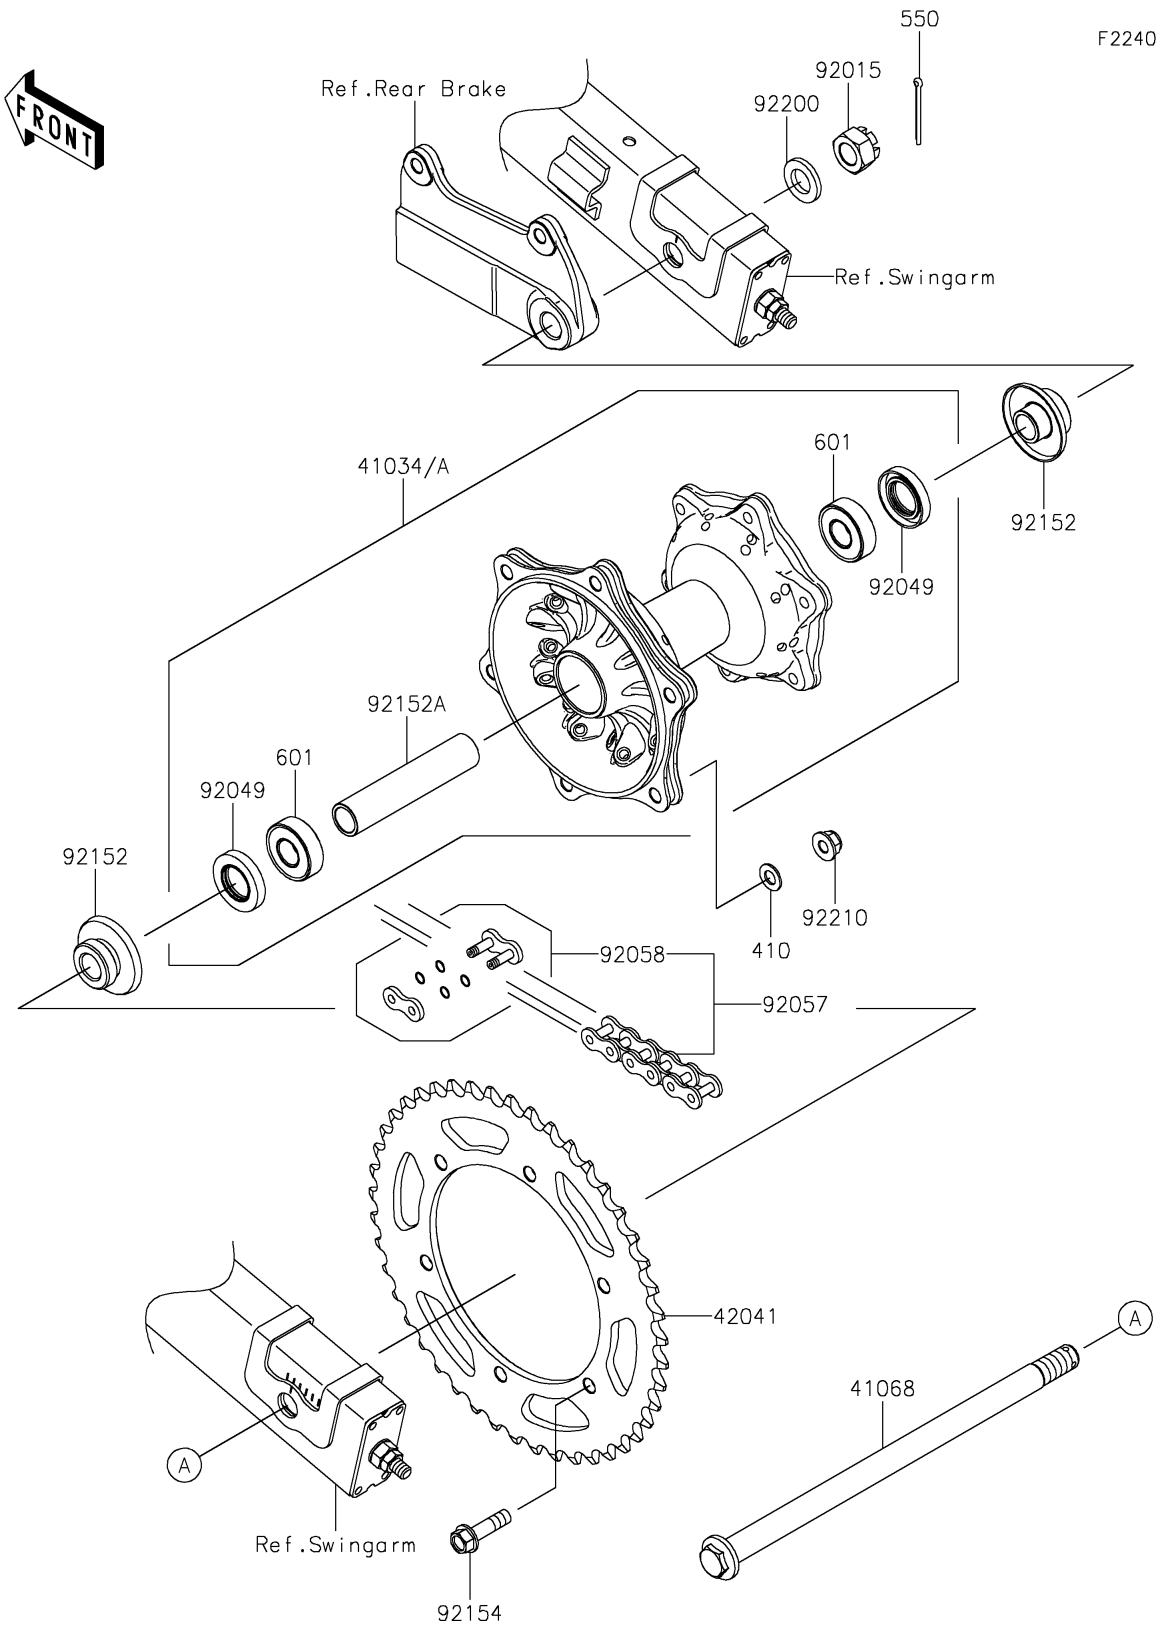

# 2022 KLX® 230 PARTS DIAGRAM

## Rear Hub

## 2022 KLX® 230 PARTS LIST

### Rear Hub

ITEM NAME	PART NUMBER	QUANTITY
DRUM-ASSY,RR (Ref # 41034)	41034-0601	1
AXLE,RR,15X275 (Ref # 41068)	41068-0648	1
SPROCKET-HUB,45T (Ref # 42041)	42041-0174	1
NUT,CASTLE,14MM (Ref # 92015)	92015-1765	1
SEAL-OIL (Ref # 92049)	92049-0114	2
CHAIN,DRIVE,520VF2X108L (Ref # 92057)	92057-0802	1
JOINT-CHAIN (Ref # 92058)	92058-0069	1
COLLAR (Ref # 92152)	92152-2544	2
COLLAR,15.2X20X96.2 (Ref # 92152A)	92152-2546	1
BOLT,FLANGED,8X30 (Ref # 92154)	92154-3918	6
WASHER,14.2X26X3.2 (Ref # 92200)	92200-1428	1
NUT,8MM (Ref # 92210)	92210-0570	6
WASHER-PLAIN-SMALL,8MM (Ref # 410)	410AA0800	6
PIN-COTTER,3.0X35 (Ref # 550)	550AA3035	1
BEARING-BALL (Ref # 601)	601B6202UU	2