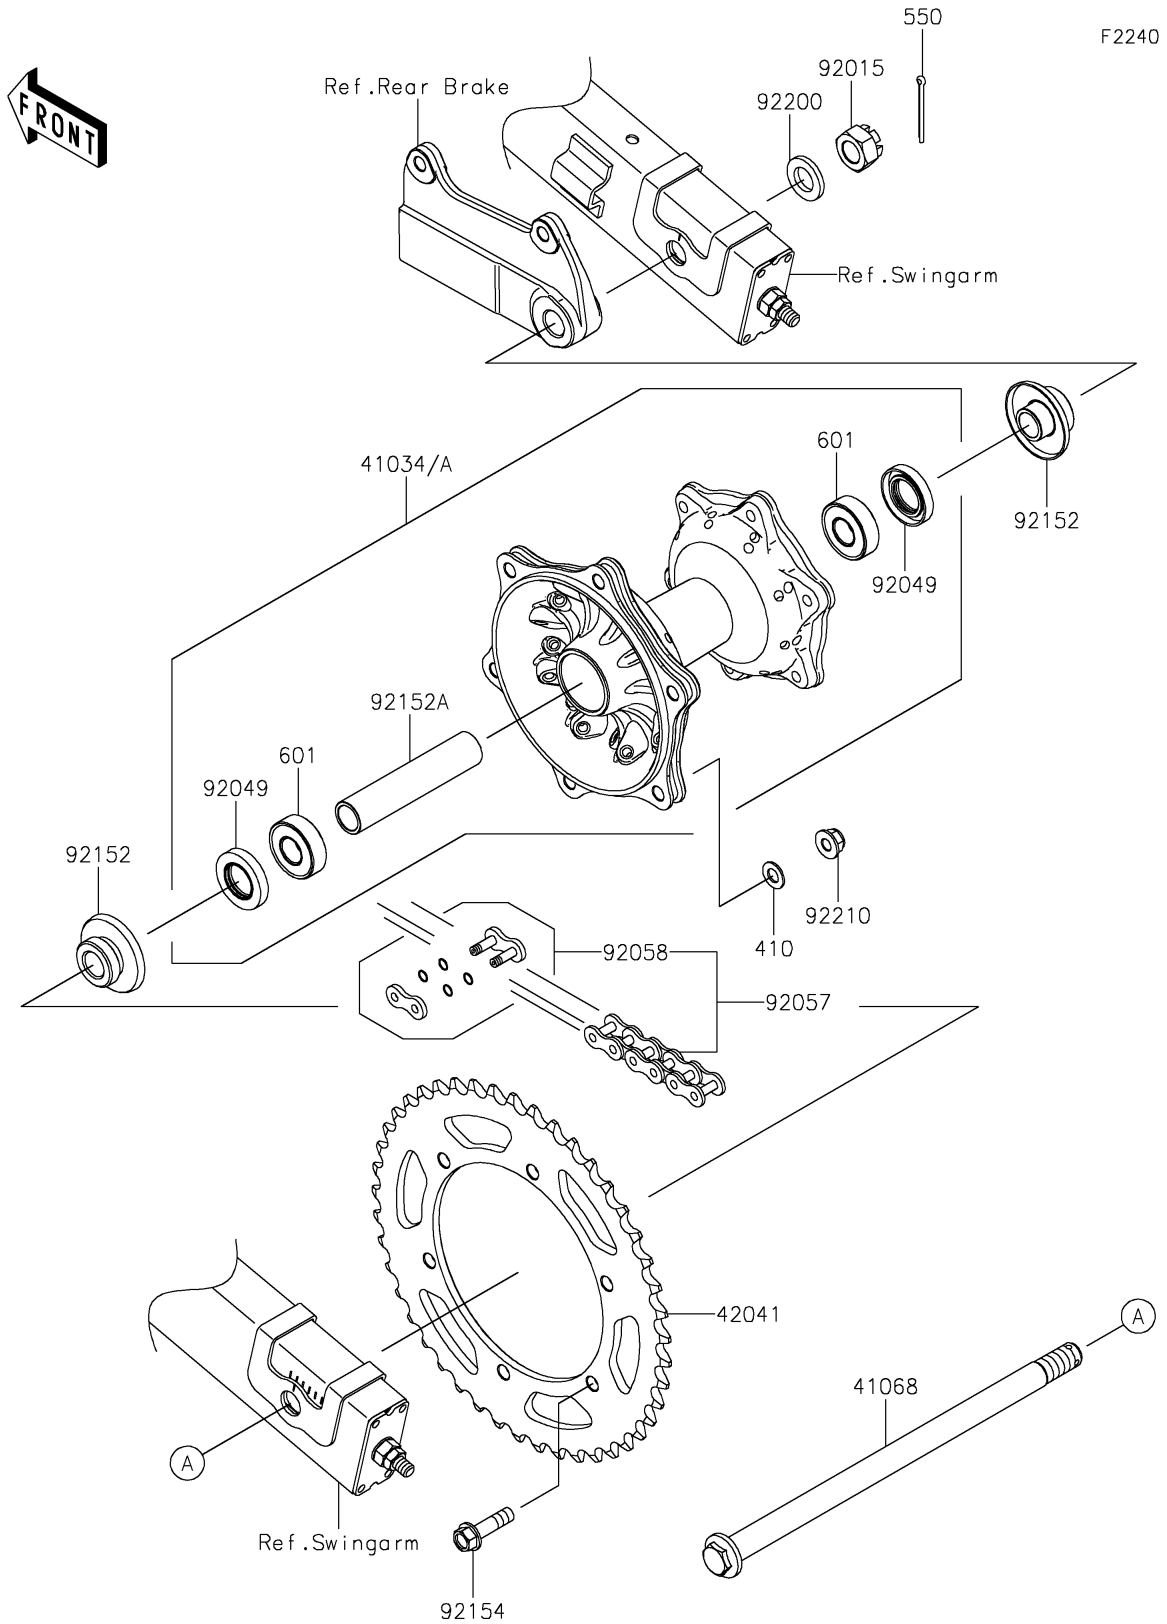

2022 KLX® 230 PARTS DIAGRAM

Rear Hub

2022 KLX® 230 PARTS LIST

Rear Hub

ITEM NAME	PART NUMBER	QUANTITY
DRUM-ASSY,RR (Ref # 41034)	41034-0601	1
AXLE,RR,15X275 (Ref # 41068)	41068-0648	1
SPROCKET-HUB,45T (Ref # 42041)	42041-0174	1
NUT,CASTLE,14MM (Ref # 92015)	92015-1765	1
SEAL-OIL (Ref # 92049)	92049-0114	2
CHAIN,DRIVE,520VF2X108L (Ref # 92057)	92057-0802	1
JOINT-CHAIN (Ref # 92058)	92058-0069	1
COLLAR (Ref # 92152)	92152-2544	2
COLLAR,15.2X20X96.2 (Ref # 92152A)	92152-2546	1
BOLT,FLANGED,8X30 (Ref # 92154)	92154-3918	6
WASHER,14.2X26X3.2 (Ref # 92200)	92200-1428	1
NUT,8MM (Ref # 92210)	92210-0570	6
WASHER-PLAIN-SMALL,8MM (Ref # 410)	410AA0800	6
PIN-COTTER,3.0X35 (Ref # 550)	550AA3035	1
BEARING-BALL (Ref # 601)	601B6202UU	2