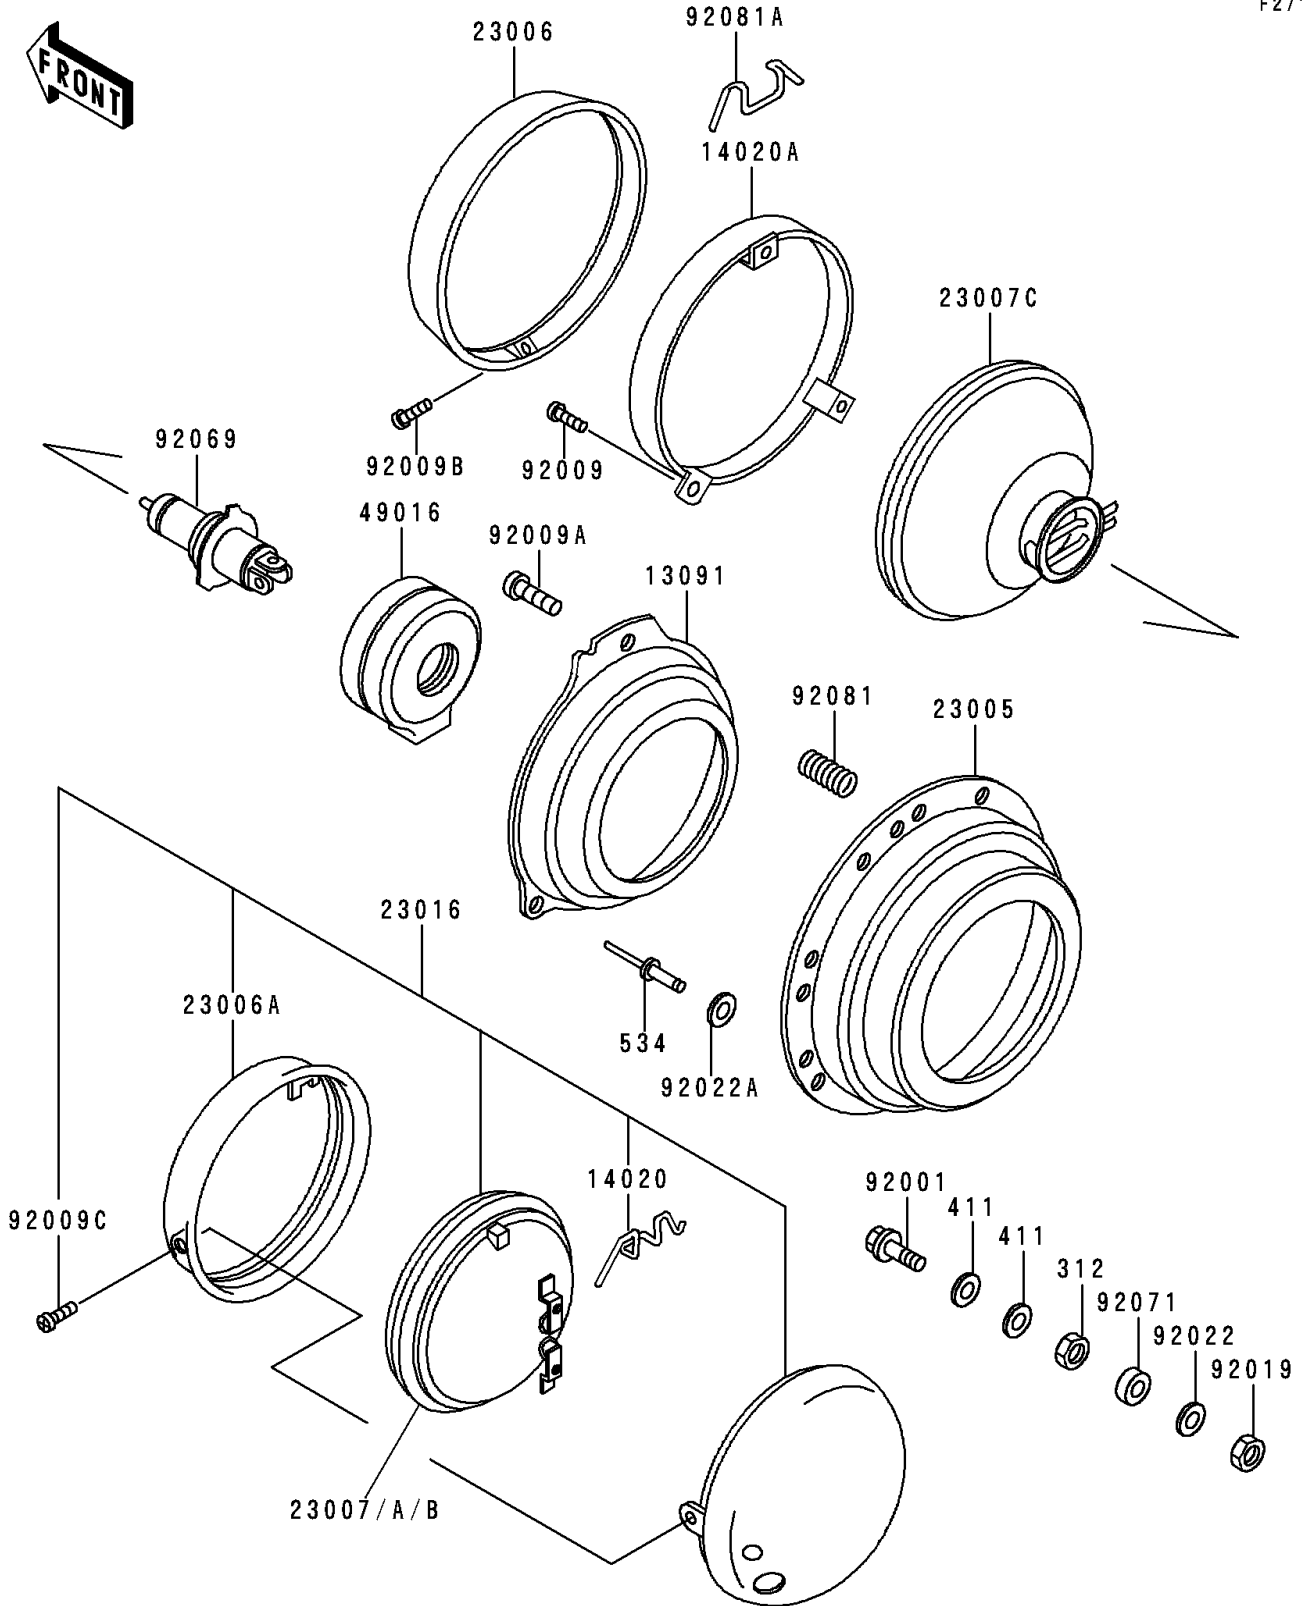

1996 Police 1000 PARTS DIAGRAM

Headlight(s)

F2710

1996 Police 1000 PARTS LIST

Headlight(s)

ITEM NAME	PART NUMBER	QUANTITY
NUT-HEX,6MM (Ref # 312)	312B0600	4
WASHER-PLAIN,8MM (Ref # 411)	411B0800	12
RIVET-BLIND REG (Ref # 534)	534YW0608	4
HOLDER,HEAD LAMP (Ref # 13091)	13091-4007	1
RETAINER,CLIP (Ref # 14020)	14020-1096	6
RETAINER,HEAD LAMP (Ref # 14020A)	14020-4002	1
BODY-COMP-HEAD LAMP (Ref # 23005)	23005-4003	1
RIM-LAMP,HEAD (Ref # 23006)	23006-4002	1
RIM-LAMP,PURSUIT LAMP (Ref # 23006A)	23006-4004	2
LENS-COMP,PURSUIT LAMP,RED (Ref # 23007)	23007-1001	2
LENS-COMP,PURSUIT LAMP,BLUE (Ref # 23007A)	23007-1002	2
LENS-COMP,PURSUIT LAMP,AMBER (Ref # 23007B)	23007-1003	2
LENS-COMP,"001-1970" MARK (Ref # 23007C)	23007-1009	1
LAMP-ASSY,PURSUIT,RED (Ref # 23016)	23016-4004	2
COVER-SEAL (Ref # 49016)	49016-1016	1
BOLT,CARRIAGE (Ref # 92001)	92001-4015	4
SCREW,PAN HEAD (Ref # 92009)	92009-4007	3
SCREW,PAN HEAD (Ref # 92009A)	92009-4008	2
SCREW,4X14 (Ref # 92009B)	92009-4009	1
SCREW,4X8 (Ref # 92009C)	92009-4011	2
NUT,LOCK,6MM (Ref # 92019)	92019-008	4
WASHER,6.5X20X1.6 (Ref # 92022)	92022-125	4
WASHER (Ref # 92022A)	92022-3539	4
BULB,12V 60/55W,H4 (Ref # 92069)	92069-1002	1
GROMMET (Ref # 92071)	92071-056	4
SPRING (Ref # 92081)	92081-4014	1
SPRING,CLIP (Ref # 92081A)	92081-4015	1