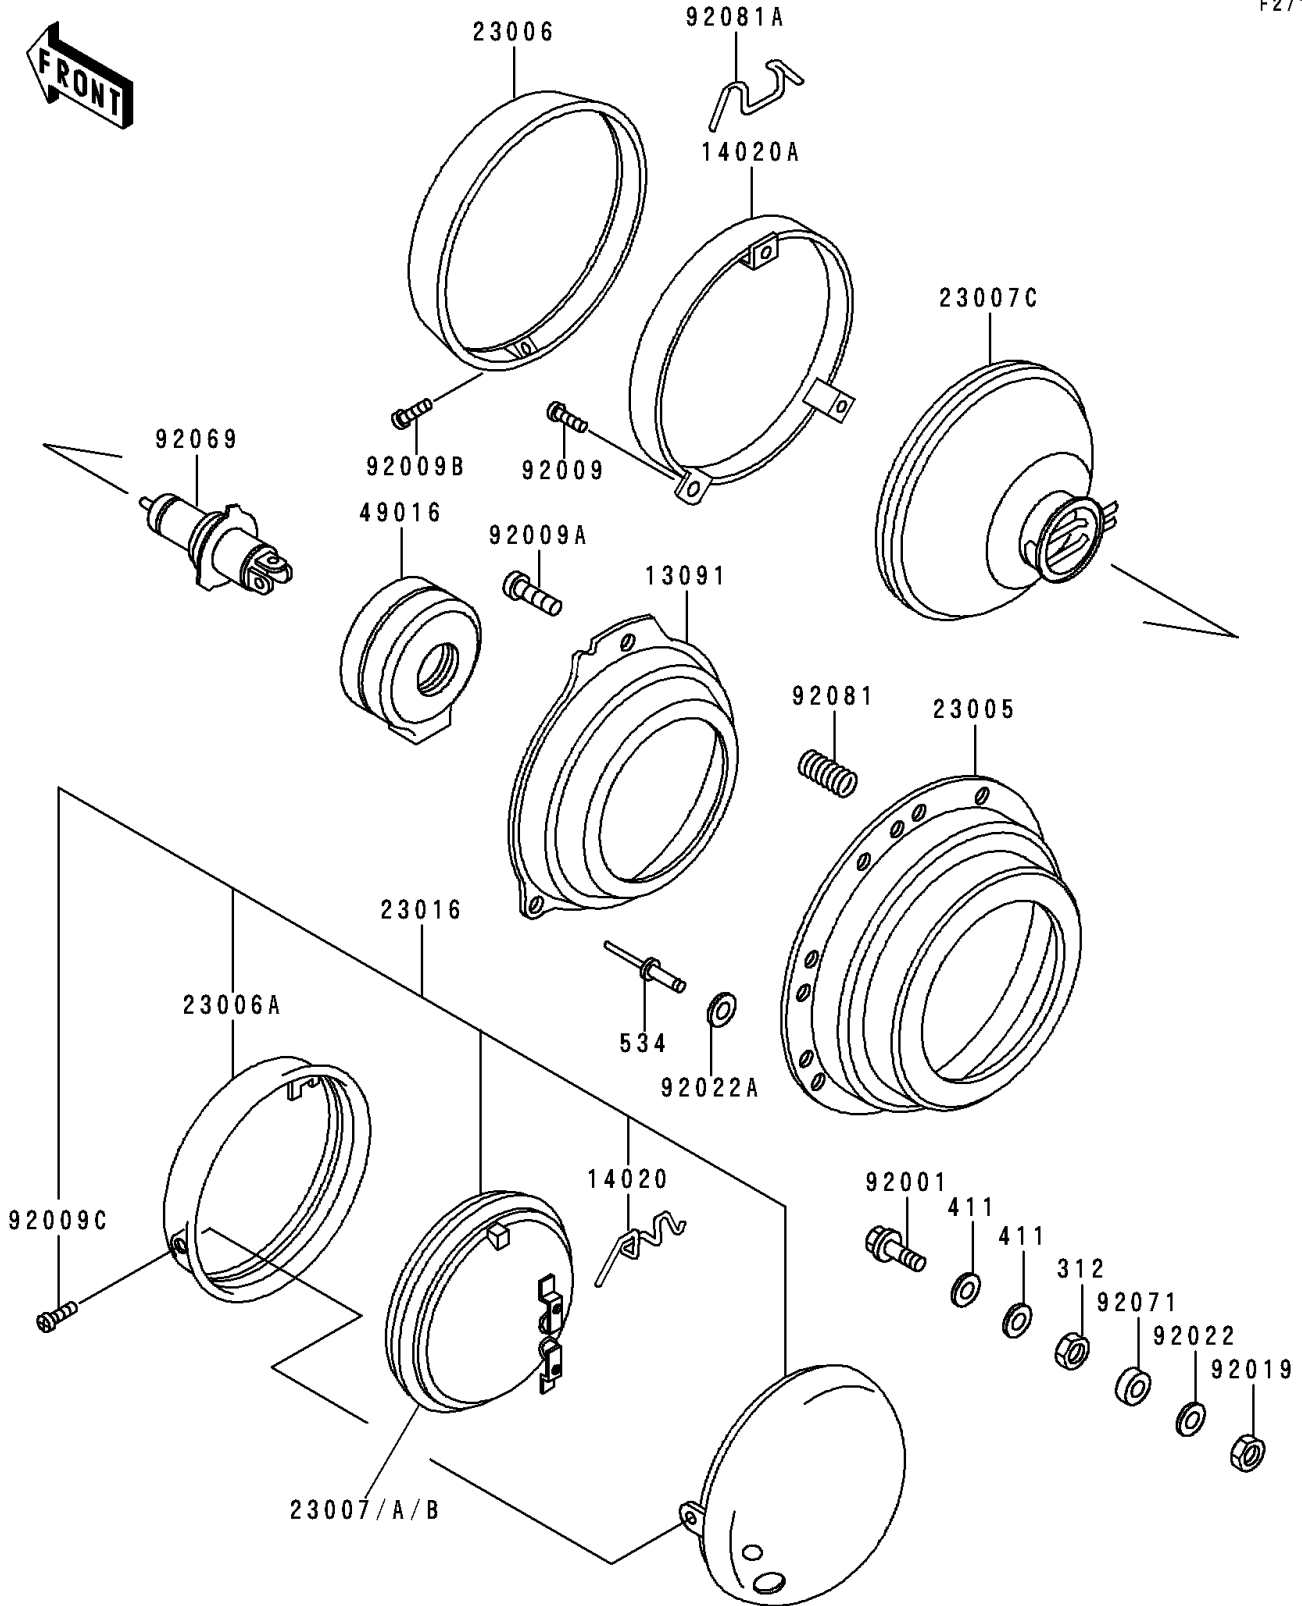

1998 Police 1000 PARTS DIAGRAM

Headlight(s)

F2710

1998 Police 1000 PARTS LIST

Headlight(s)

ITEM NAME	PART NUMBER	QUANTITY
NUT-HEX,6MM (Ref # 312)	312B0600	4
WASHER-PLAIN,8MM (Ref # 411)	411B0800	12
RIVET-BLIND REG (Ref # 534)	534YW0608	4
HOLDER,HEAD LAMP (Ref # 13091)	13091-4007	1
RETAINER,CLIP (Ref # 14020)	14020-1096	6
RETAINER,HEAD LAMP (Ref # 14020A)	14020-4002	1
BODY-COMP-HEAD LAMP (Ref # 23005)	23005-4003	1
RIM-LAMP,HEAD (Ref # 23006)	23006-4002	1
RIM-LAMP,PURSUIT LAMP (Ref # 23006A)	23006-4004	2
LENS-COMP,PURSUIT LAMP,RED (Ref # 23007)	23007-1001	2
LENS-COMP,PURSUIT LAMP,BLUE (Ref # 23007A)	23007-1002	2
LENS-COMP,PURSUIT LAMP,AMBER (Ref # 23007B)	23007-1003	2
LENS-COMP,"001-1970" MARK (Ref # 23007C)	23007-1009	1
LAMP-ASSY,PURSUIT,RED (Ref # 23016)	23016-4004	2
COVER-SEAL (Ref # 49016)	49016-1016	1
BOLT,CARRIAGE (Ref # 92001)	92001-4015	4
SCREW,PAN HEAD (Ref # 92009)	92009-4007	3
SCREW,PAN HEAD (Ref # 92009A)	92009-4008	2
SCREW,4X14 (Ref # 92009B)	92009-4009	1
SCREW,4X8 (Ref # 92009C)	92009-4011	2
NUT,LOCK,6MM (Ref # 92019)	92019-008	4
WASHER,6.5X20X1.6 (Ref # 92022)	92022-125	4
WASHER (Ref # 92022A)	92022-3539	4
BULB,12V 60/55W,H4 (Ref # 92069)	92069-1002	1
GROMMET (Ref # 92071)	92071-056	4
SPRING (Ref # 92081)	92081-4014	1
SPRING,CLIP (Ref # 92081A)	92081-4015	1