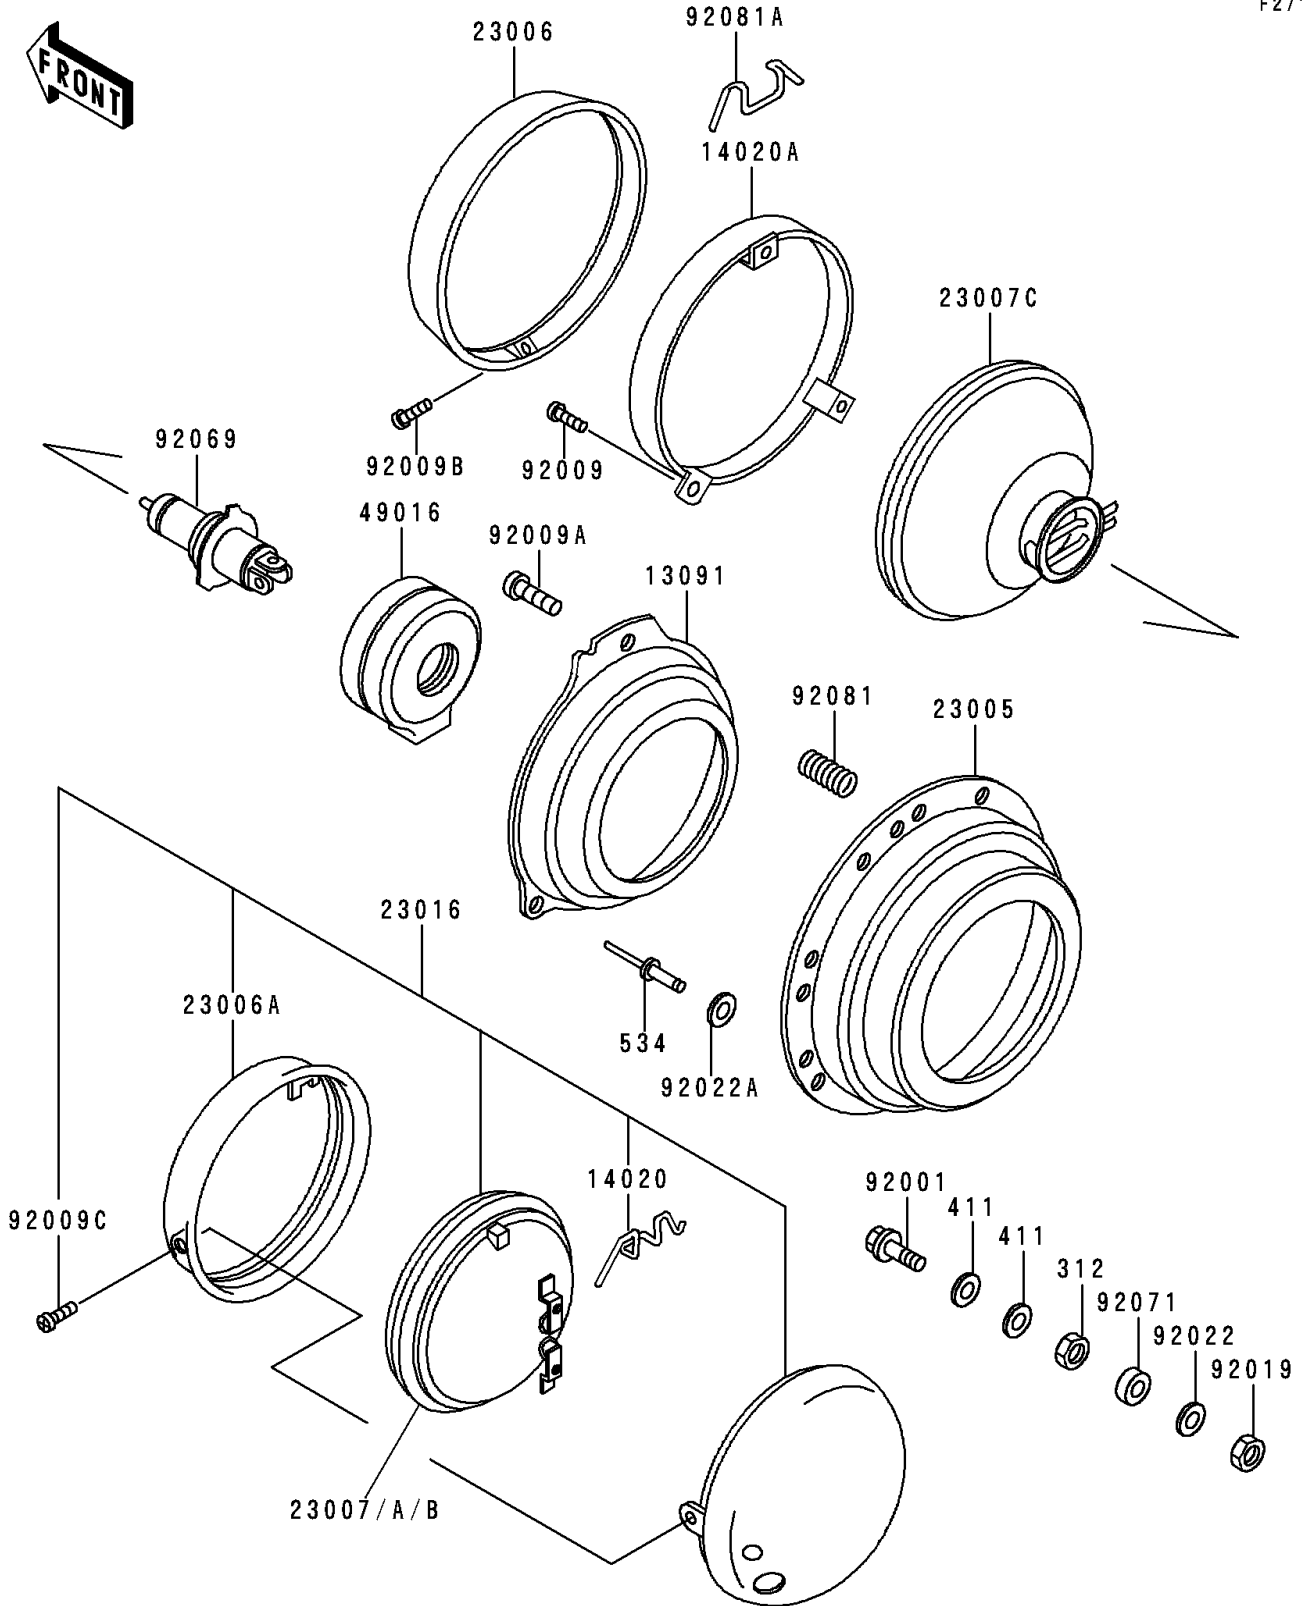

1999 Police 1000 PARTS DIAGRAM

Headlight(s)

F2710

1999 Police 1000 PARTS LIST

Headlight(s)

ITEM NAME	PART NUMBER	QUANTITY
NUT-HEX,6MM (Ref # 312)	312B0600	4
WASHER-PLAIN,8MM (Ref # 411)	411B0800	12
RIVET-BLIND REG (Ref # 534)	534YW0608	4
HOLDER,HEAD LAMP (Ref # 13091)	13091-4007	1
RETAINER,CLIP (Ref # 14020)	14020-1096	6
RETAINER,HEAD LAMP (Ref # 14020A)	14020-4002	1
BODY-COMP-HEAD LAMP (Ref # 23005)	23005-4003	1
RIM-LAMP,HEAD (Ref # 23006)	23006-4002	1
RIM-LAMP,PURSUIT LAMP (Ref # 23006A)	23006-4004	2
LENS-COMP,PURSUIT LAMP,RED (Ref # 23007)	23007-1001	2
LENS-COMP,PURSUIT LAMP,BLUE (Ref # 23007A)	23007-1002	2
LENS-COMP,PURSUIT LAMP,AMBER (Ref # 23007B)	23007-1003	2
LENS-COMP,"001-1970" MARK (Ref # 23007C)	23007-1009	1
LAMP-ASSY,PURSUIT,RED (Ref # 23016)	23016-4004	2
COVER-SEAL (Ref # 49016)	49016-1016	1
BOLT,CARRIAGE (Ref # 92001)	92001-4015	4
SCREW,PAN HEAD (Ref # 92009)	92009-4007	3
SCREW,PAN HEAD (Ref # 92009A)	92009-4008	2
SCREW,4X14 (Ref # 92009B)	92009-4009	1
SCREW,4X8 (Ref # 92009C)	92009-4011	2
NUT,LOCK,6MM (Ref # 92019)	92019-008	4
WASHER,6.5X20X1.6 (Ref # 92022)	92022-125	4
WASHER (Ref # 92022A)	92022-3539	4
BULB,12V 60/55W,H4 (Ref # 92069)	92069-1002	1
GROMMET (Ref # 92071)	92071-056	4
SPRING (Ref # 92081)	92081-4014	1
SPRING,CLIP (Ref # 92081A)	92081-4015	1