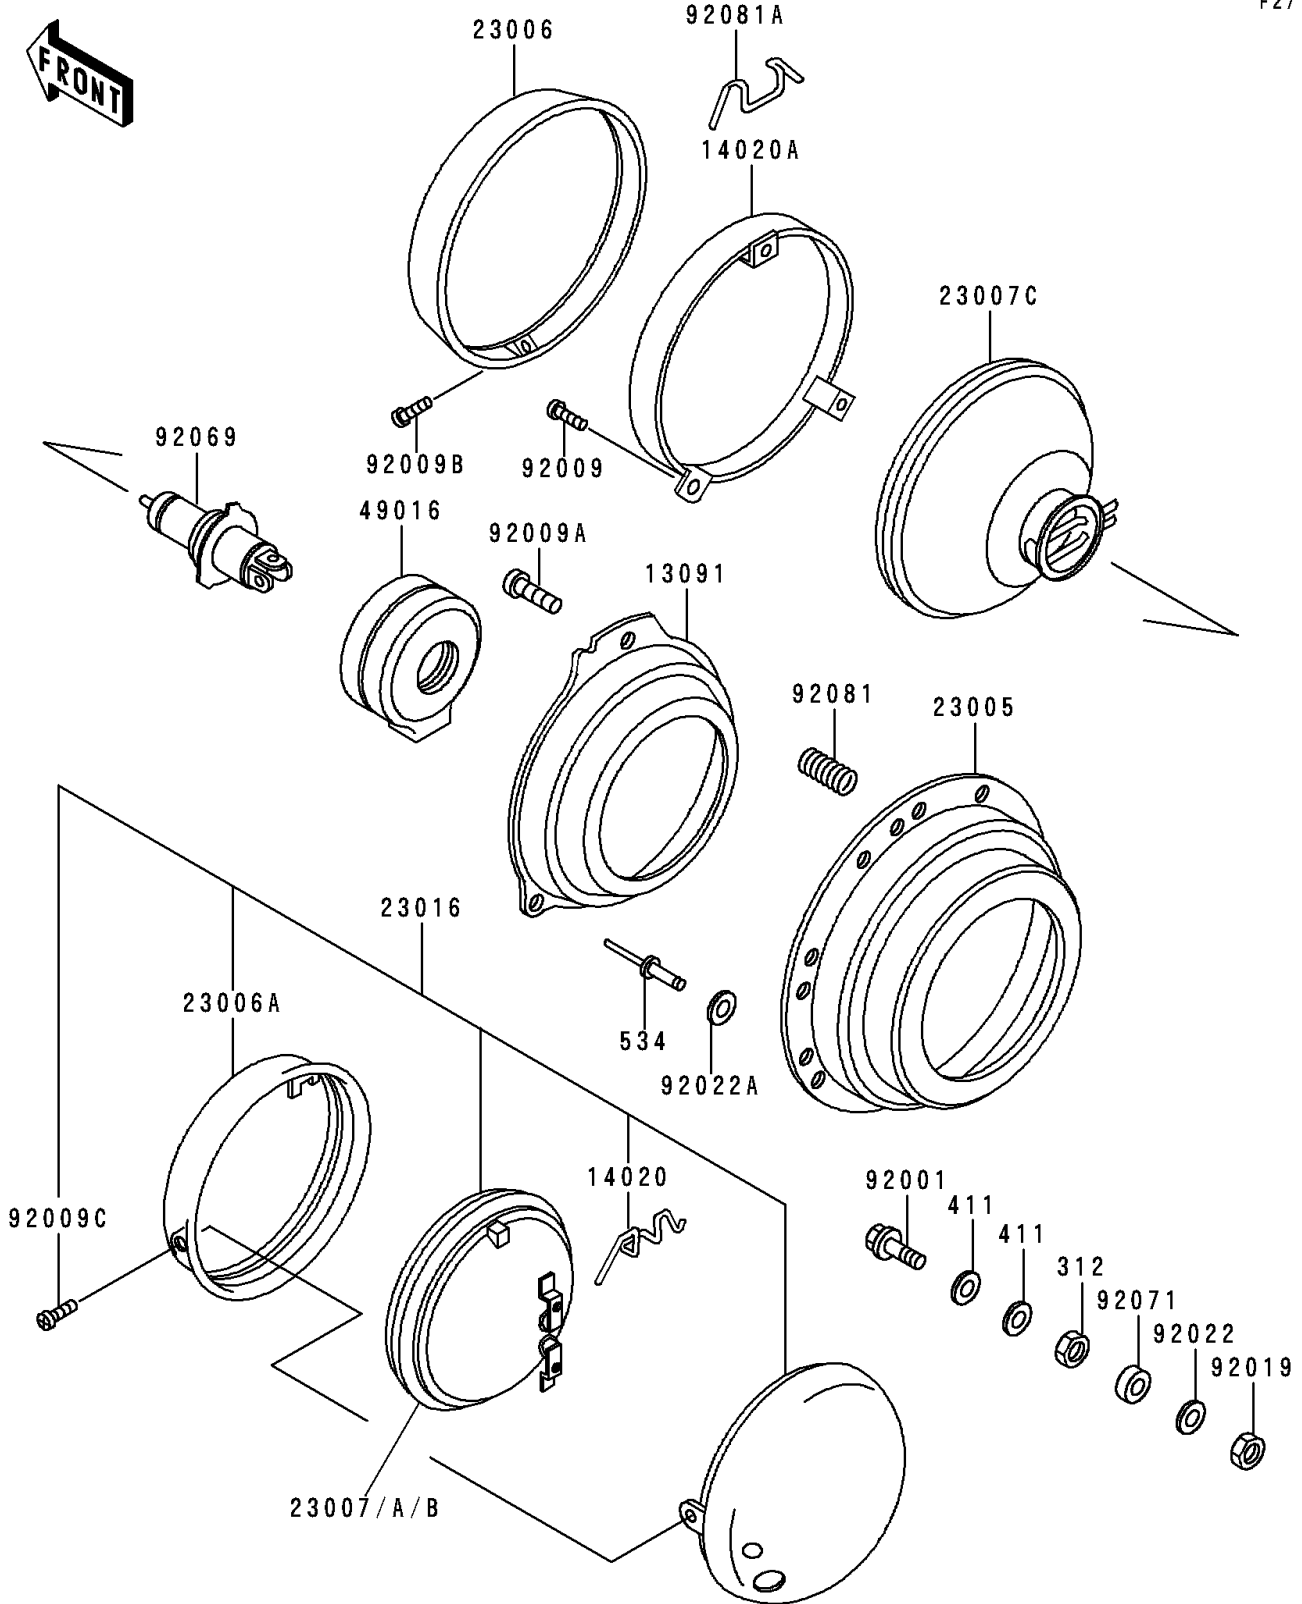

2000 Police 1000 PARTS DIAGRAM

Headlight(s)

F2710

2000 Police 1000 PARTS LIST

Headlight(s)

ITEM NAME	PART NUMBER	QUANTITY
NUT-HEX,6MM (Ref # 312)	312B0600	4
WASHER-PLAIN,8MM (Ref # 411)	411B0800	12
RIVET-BLIND REG (Ref # 534)	534YW0608	4
HOLDER,HEAD LAMP (Ref # 13091)	13091-4007	1
RETAINER,CLIP (Ref # 14020)	14020-1096	6
RETAINER,HEAD LAMP (Ref # 14020A)	14020-4002	1
BODY-COMP-HEAD LAMP (Ref # 23005)	23005-4003	1
RIM-LAMP,HEAD (Ref # 23006)	23006-4002	1
RIM-LAMP,PURSUIT LAMP (Ref # 23006A)	23006-4004	2
LENS-COMP,PURSUIT LAMP,RED (Ref # 23007)	23007-1001	2
LENS-COMP,PURSUIT LAMP,BLUE (Ref # 23007A)	23007-1002	2
LENS-COMP,PURSUIT LAMP,AMBER (Ref # 23007B)	23007-1003	2
LENS-COMP,"001-1970" MARK (Ref # 23007C)	23007-1009	1
LAMP-ASSY,PURSUIT,RED (Ref # 23016)	23016-4004	2
COVER-SEAL (Ref # 49016)	49016-1016	1
BOLT,CARRIAGE (Ref # 92001)	92001-4015	4
SCREW,PAN HEAD (Ref # 92009)	92009-4007	3
SCREW,PAN HEAD (Ref # 92009A)	92009-4008	2
SCREW,4X14 (Ref # 92009B)	92009-4009	1
SCREW,4X8 (Ref # 92009C)	92009-4011	2
NUT,LOCK,6MM (Ref # 92019)	92019-008	4
WASHER,6.5X20X1.6 (Ref # 92022)	92022-125	4
WASHER (Ref # 92022A)	92022-3539	4
BULB,12V 60/55W,H4 (Ref # 92069)	92069-1002	1
GROMMET (Ref # 92071)	92071-056	4
SPRING (Ref # 92081)	92081-4014	1
SPRING,CLIP (Ref # 92081A)	92081-4015	1