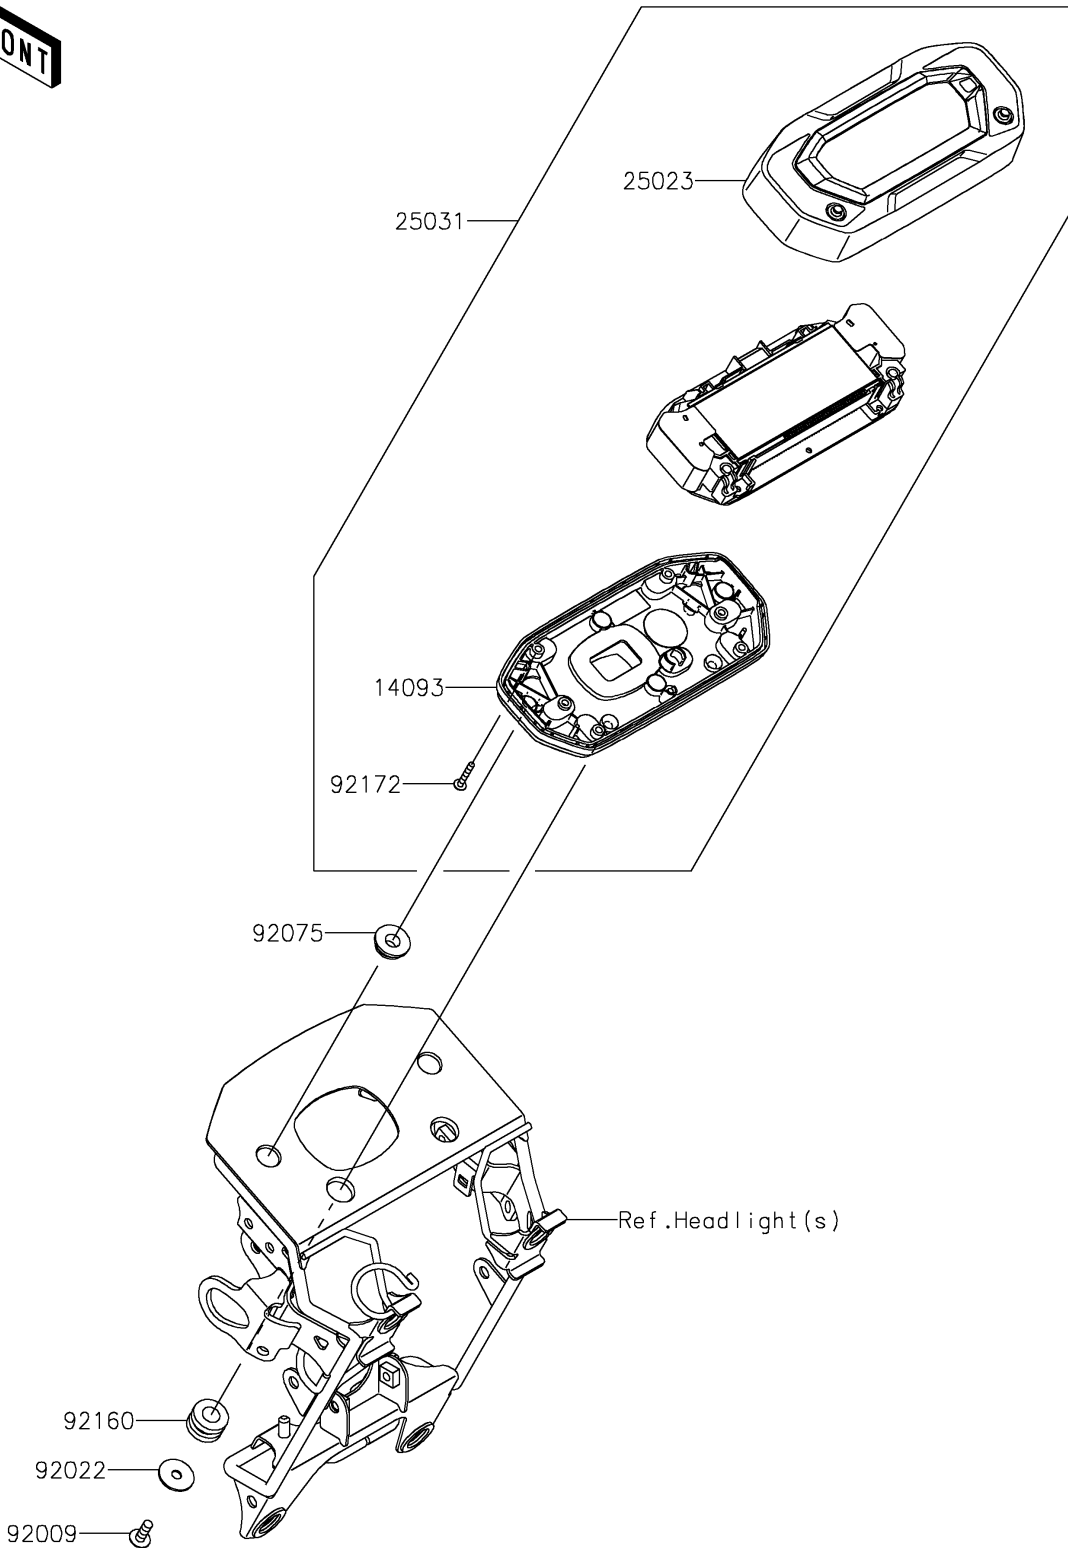

2022 KLX® 230 PARTS DIAGRAM

Meter(s)

F2530

2022 KLX® 230 PARTS LIST

Meter(s)

ITEM NAME	PART NUMBER	QUANTITY
COVER,METER (Ref # 14093)	14093-0941	1
COVER-METER CASE (Ref # 25023)	25023-0139	1
METER-ASSY,LCD (Ref # 25031)	25031-0851	1
SCREW,TAPPING,5X14 (Ref # 92009)	92009-1197	2
WASHER,5.5X20X1.2 (Ref # 92022)	92022-1405	2
DAMPER,RADIATOR GUARD (Ref # 92075)	92075-1469	2
DAMPER,10X20X12 (Ref # 92160)	92160-1167	2
SCREW,TAPPING,3X20 (Ref # 92172)	92172-1224	6