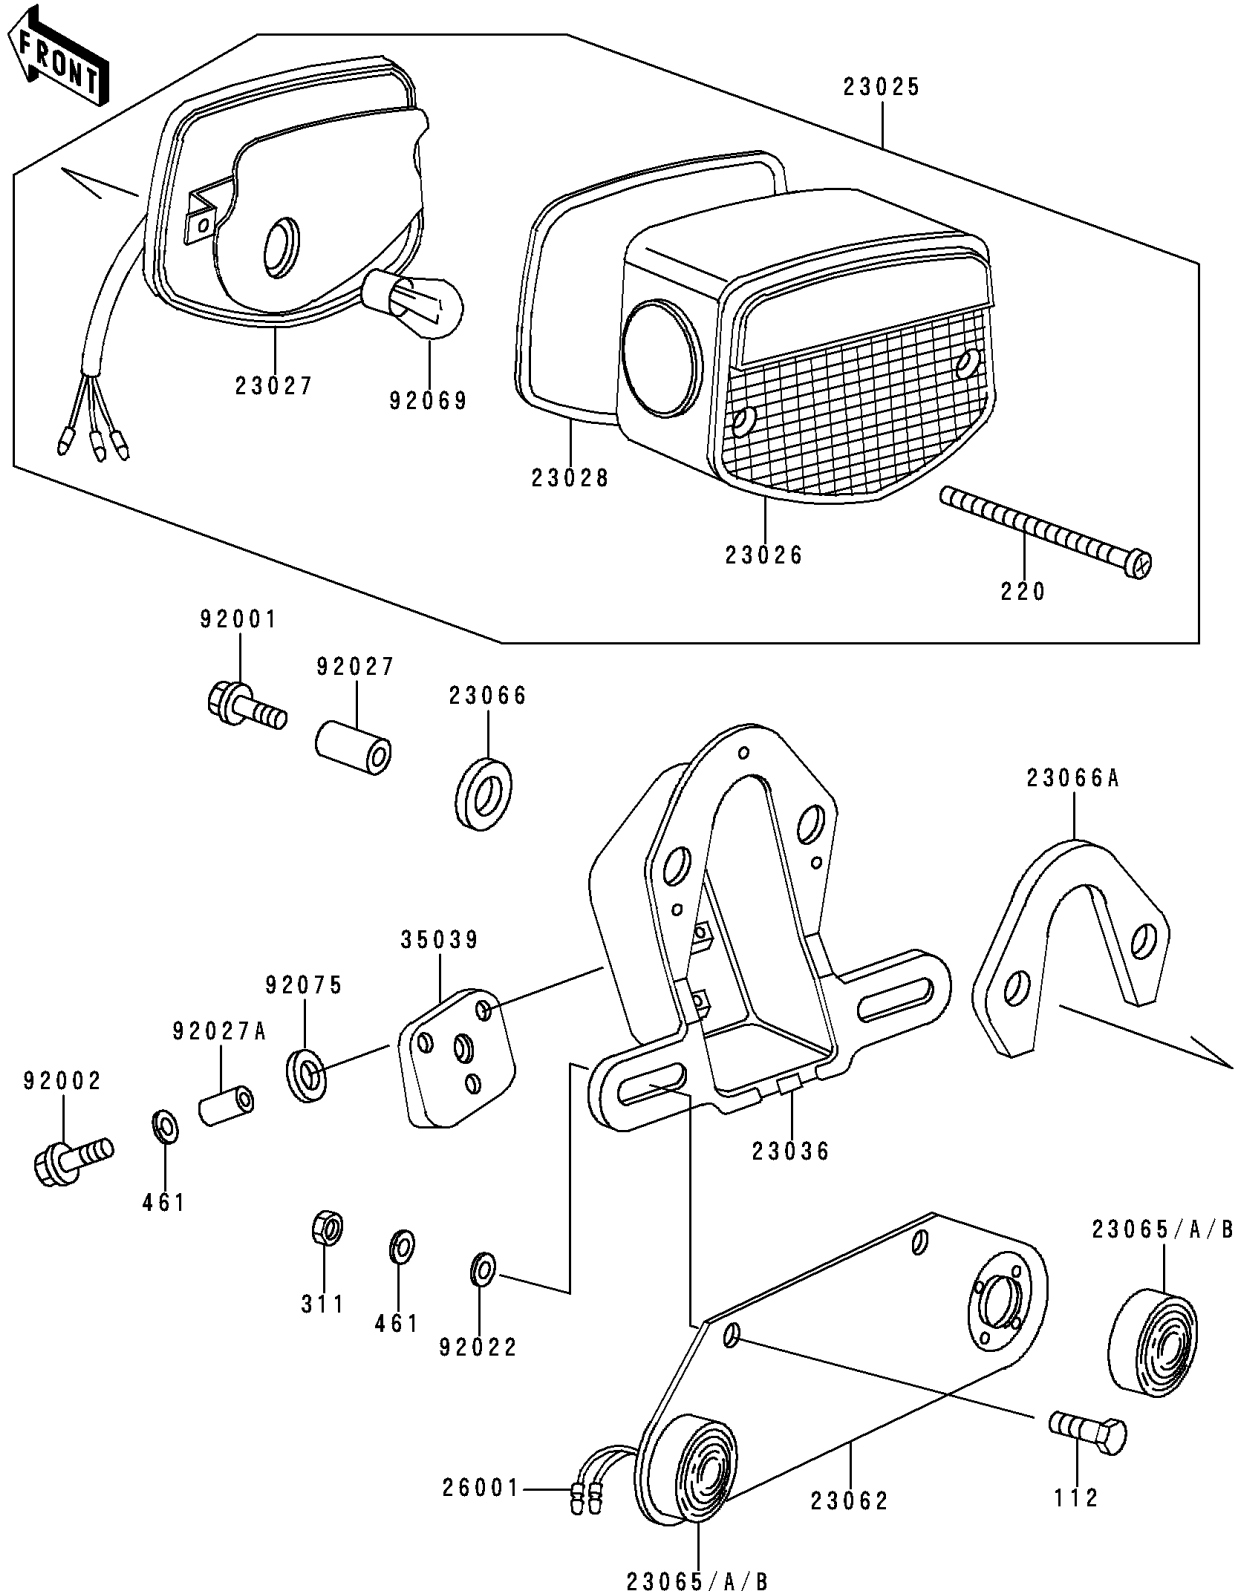

1996 Police 1000 PARTS DIAGRAM

Taillight(s)

F2720

1996 Police 1000 PARTS LIST

Taillight(s)

ITEM NAME	PART NUMBER	QUANTITY
BOLT-UPSET (Ref # 112)	112B0620	2
SCREW-PAN-CROS (Ref # 220)	220B0460	2
NUT-HEX,6MM (Ref # 311)	311B0600	2
WASHER-SPRING,6MM (Ref # 461)	461F0600	2
LAMP-TAIL,"220-40781"MARK (Ref # 23025)	23025-064	1
LENS,TAIL LAMP (Ref # 23026)	23026-034	1
BODY-COMP-TAIL LAMP (Ref # 23027)	23027-041	1
GASKET,TAIL LAMP LENS (Ref # 23028)	23028-021	1
BRACKET-TAIL LAMP,"220-40810" (Ref # 23036)	23036-052	1
BRACKET-COMP,LICENSE PLATE (Ref # 23062)	23062-1002	1
LAMP-ASSY,ID,BLUE (Ref # 23065)	23065-003	2
LAMP-ASSY,ID,RED (Ref # 23065A)	23065-004	2
LAMP-ASSY,ID,AMBER (Ref # 23065B)	23065-005	2
DAMPER (Ref # 23066)	23066-020	2
DAMPER (Ref # 23066A)	23066-023	1
HARNESS,ID LIGHT (Ref # 26001)	26001-4001	2
DAMPER,TAIL LAMP (Ref # 35039)	35039-004	1
BOLT,6X20 (Ref # 92001)	92001-1773	2
BOLT,6X25 (Ref # 92002)	92002-1137	3
WASHER,7X16X1.2 (Ref # 92022)	92022-024	2
COLLAR,6.8X10X8.5 (Ref # 92027)	92027-129	2
COLLAR,6.8X10X14.5 (Ref # 92027A)	92027-156	3
BULB,12V 27/8W (Ref # 92069)	92069-059	1
DAMPER,FENDER (Ref # 92075)	92075-121	3