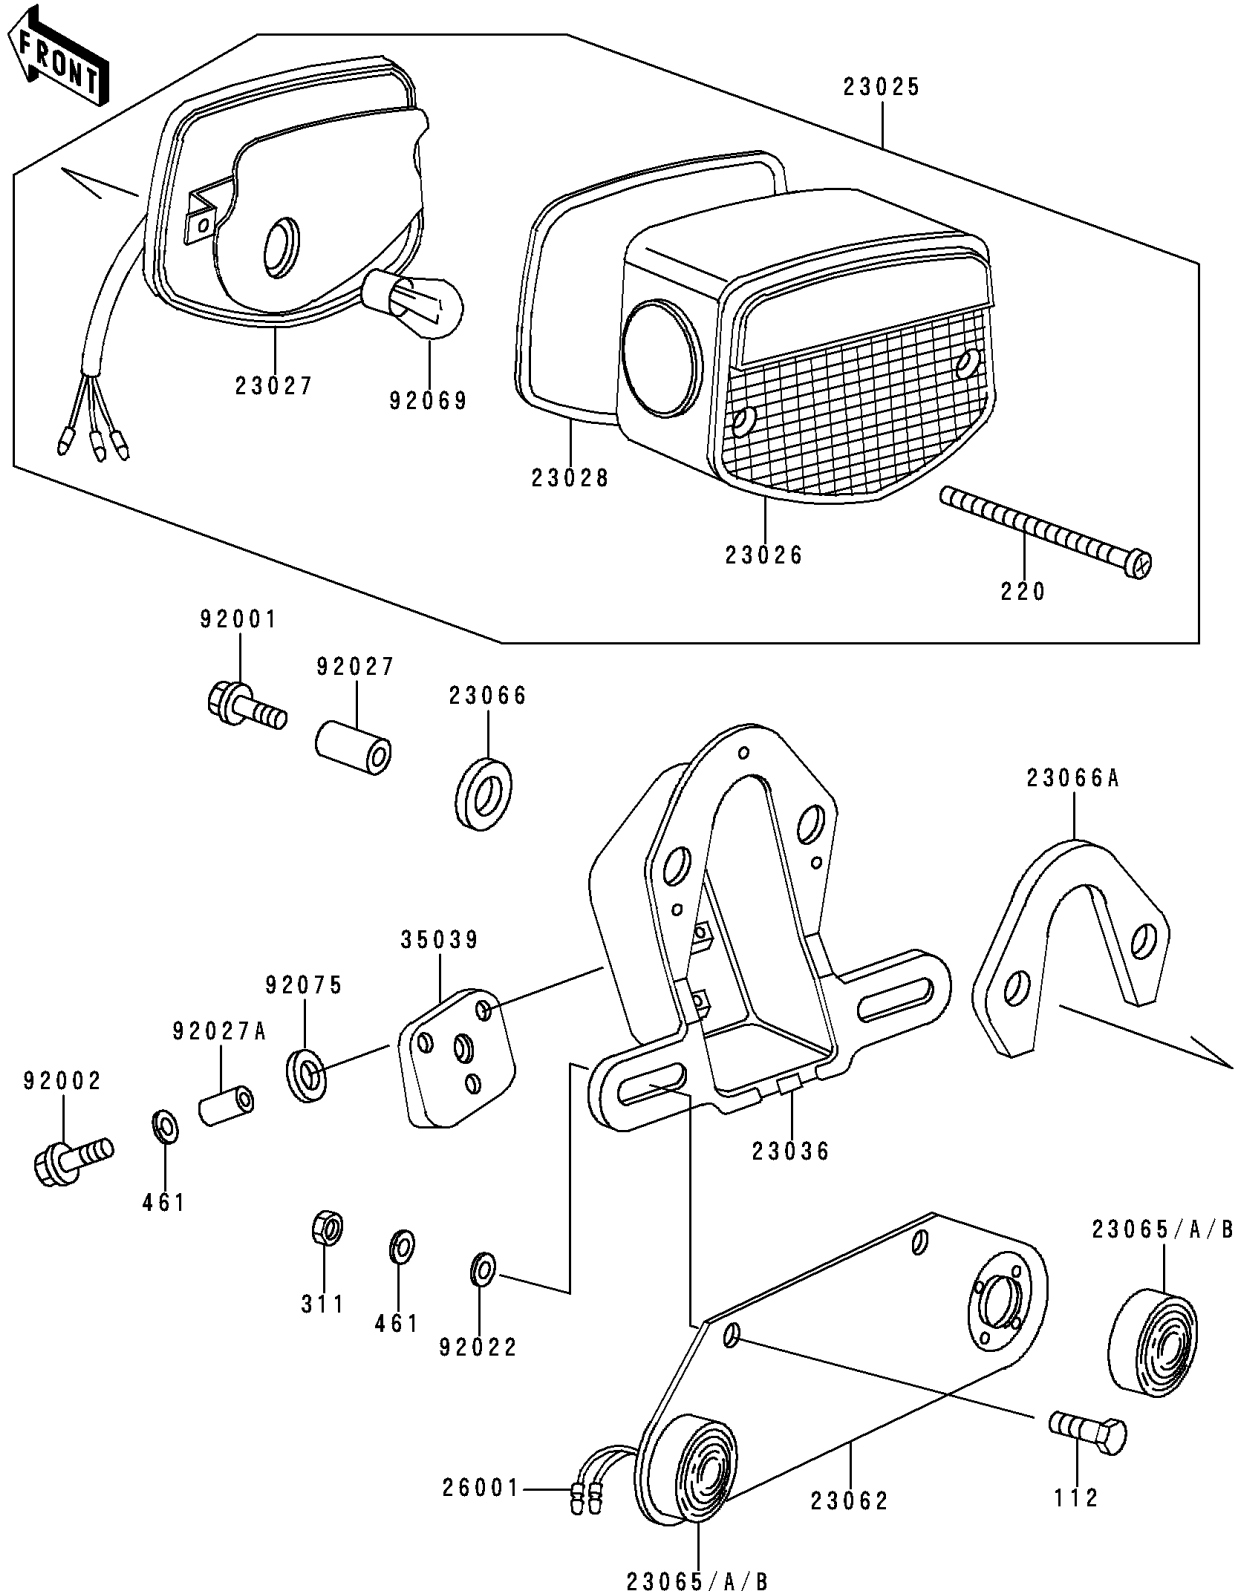

# 1997 Police 1000 PARTS DIAGRAM

Taillight(s)

F2720

# 1997 Police 1000 PARTS LIST

## Taillight(s)

ITEM NAME	PART NUMBER	QUANTITY
BOLT-UPSET (Ref # 112)	112B0620	2
SCREW-PAN-CROS (Ref # 220)	220B0460	2
NUT-HEX,6MM (Ref # 311)	311B0600	2
WASHER-SPRING,6MM (Ref # 461)	461F0600	2
LAMP-TAIL,"220-40781"MARK (Ref # 23025)	23025-064	1
LENS,TAIL LAMP (Ref # 23026)	23026-034	1
BODY-COMP-TAIL LAMP (Ref # 23027)	23027-041	1
GASKET,TAIL LAMP LENS (Ref # 23028)	23028-021	1
BRACKET-TAIL LAMP,"220-40810" (Ref # 23036)	23036-052	1
BRACKET-COMP,LICENSE PLATE (Ref # 23062)	23062-1002	1
LAMP-ASSY,ID,BLUE (Ref # 23065)	23065-003	2
LAMP-ASSY,ID,RED (Ref # 23065A)	23065-004	2
LAMP-ASSY,ID,AMBER (Ref # 23065B)	23065-005	2
DAMPER (Ref # 23066)	23066-020	2
DAMPER (Ref # 23066A)	23066-023	1
HARNESS,ID LIGHT (Ref # 26001)	26001-4001	2
DAMPER,TAIL LAMP (Ref # 35039)	35039-004	1
BOLT,6X20 (Ref # 92001)	92001-1773	2
BOLT,6X25 (Ref # 92002)	92002-1137	3
WASHER,7X16X1.2 (Ref # 92022)	92022-024	2
COLLAR,6.8X10X8.5 (Ref # 92027)	92027-129	2
COLLAR,6.8X10X14.5 (Ref # 92027A)	92027-156	3
BULB,12V 27/8W (Ref # 92069)	92069-059	1
DAMPER,FENDER (Ref # 92075)	92075-121	3