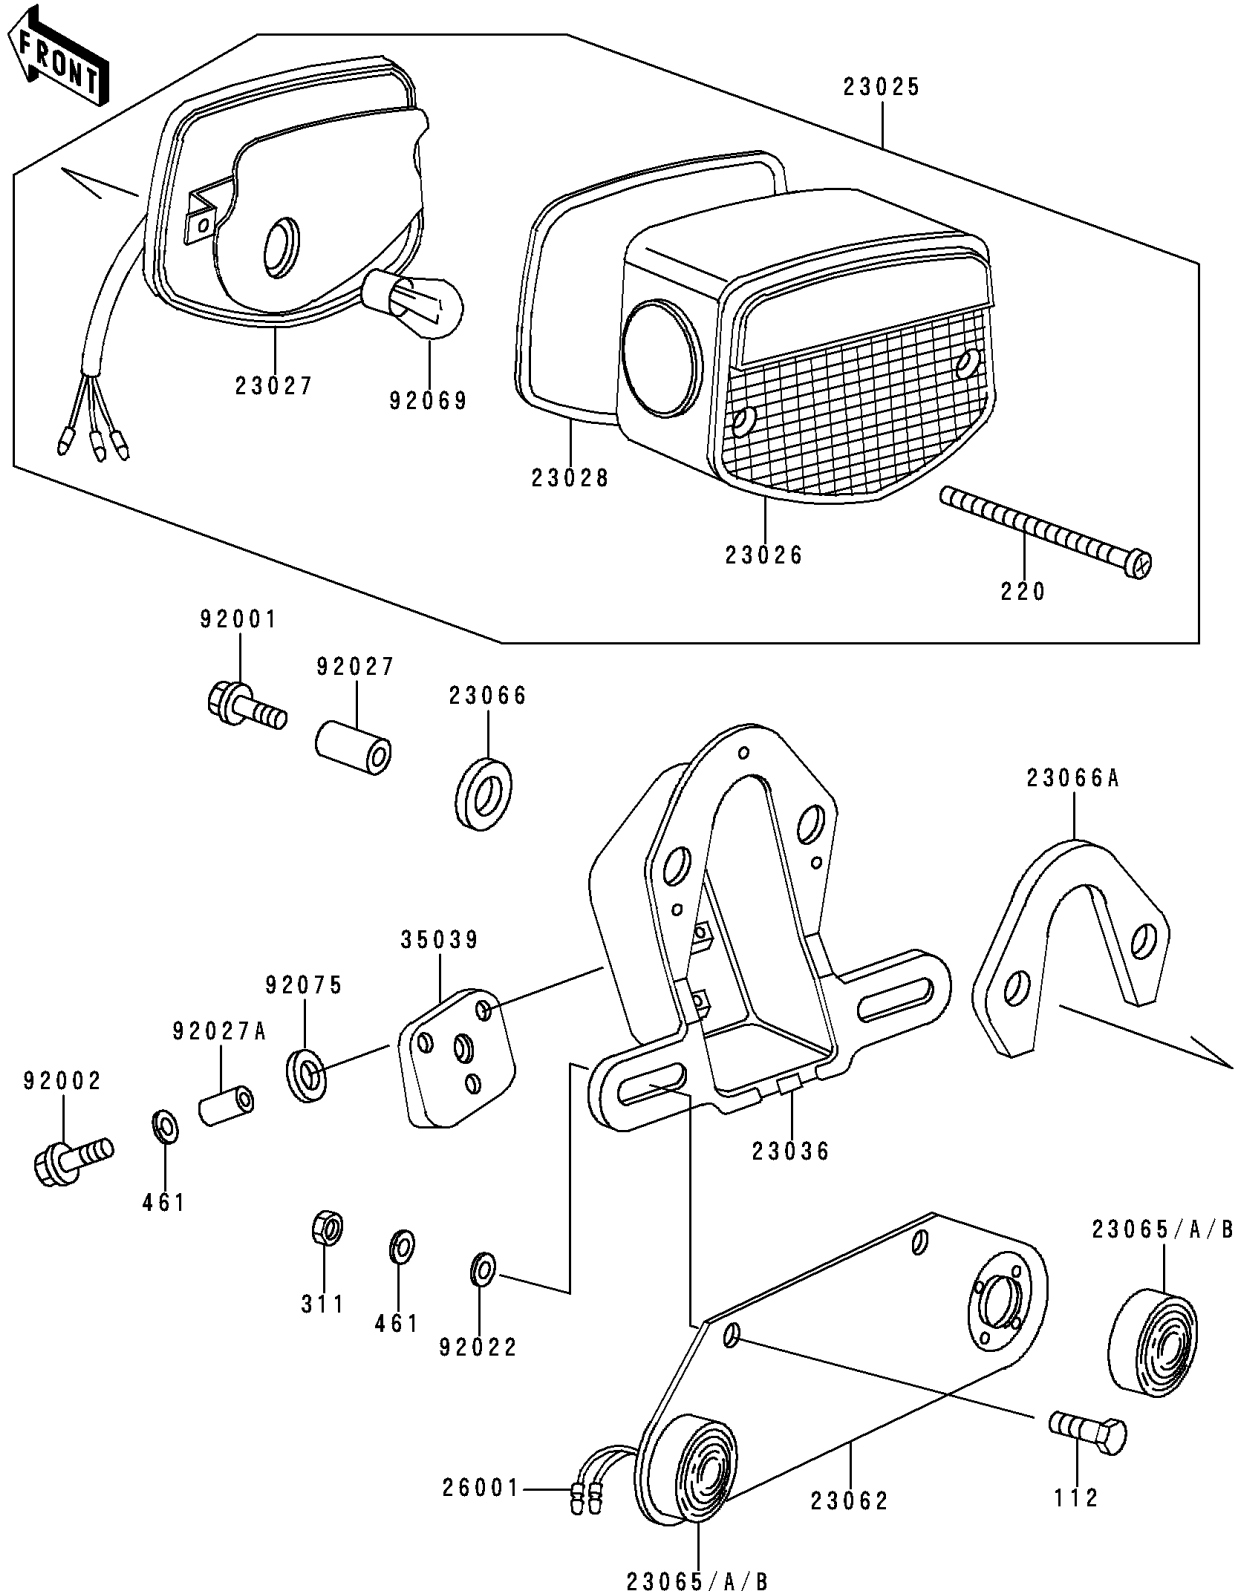

# 1998 Police 1000 PARTS DIAGRAM

Taillight(s)

F2720

# 1998 Police 1000 PARTS LIST

## Taillight(s)

ITEM NAME	PART NUMBER	QUANTITY
BOLT-UPSET (Ref # 112)	112B0620	2
SCREW-PAN-CROS (Ref # 220)	220B0460	2
NUT-HEX,6MM (Ref # 311)	311B0600	2
WASHER-SPRING,6MM (Ref # 461)	461F0600	2
LAMP-TAIL,"220-40781"MARK (Ref # 23025)	23025-064	1
LENS,TAIL LAMP (Ref # 23026)	23026-034	1
BODY-COMP-TAIL LAMP (Ref # 23027)	23027-041	1
GASKET,TAIL LAMP LENS (Ref # 23028)	23028-021	1
BRACKET-TAIL LAMP,"220-40810" (Ref # 23036)	23036-052	1
BRACKET-COMP,LICENSE PLATE (Ref # 23062)	23062-1002	1
LAMP-ASSY,ID,BLUE (Ref # 23065)	23065-003	2
LAMP-ASSY,ID,RED (Ref # 23065A)	23065-004	2
LAMP-ASSY,ID,AMBER (Ref # 23065B)	23065-005	2
DAMPER (Ref # 23066)	23066-020	2
DAMPER (Ref # 23066A)	23066-023	1
HARNESS,ID LIGHT (Ref # 26001)	26001-4001	2
DAMPER,TAIL LAMP (Ref # 35039)	35039-004	1
BOLT,6X20 (Ref # 92001)	92001-1773	2
BOLT,6X25 (Ref # 92002)	92002-1137	3
WASHER,7X16X1.2 (Ref # 92022)	92022-024	2
COLLAR,6.8X10X8.5 (Ref # 92027)	92027-129	2
COLLAR,6.8X10X14.5 (Ref # 92027A)	92027-156	3
BULB,12V 27/8W (Ref # 92069)	92069-059	1
DAMPER,FENDER (Ref # 92075)	92075-121	3