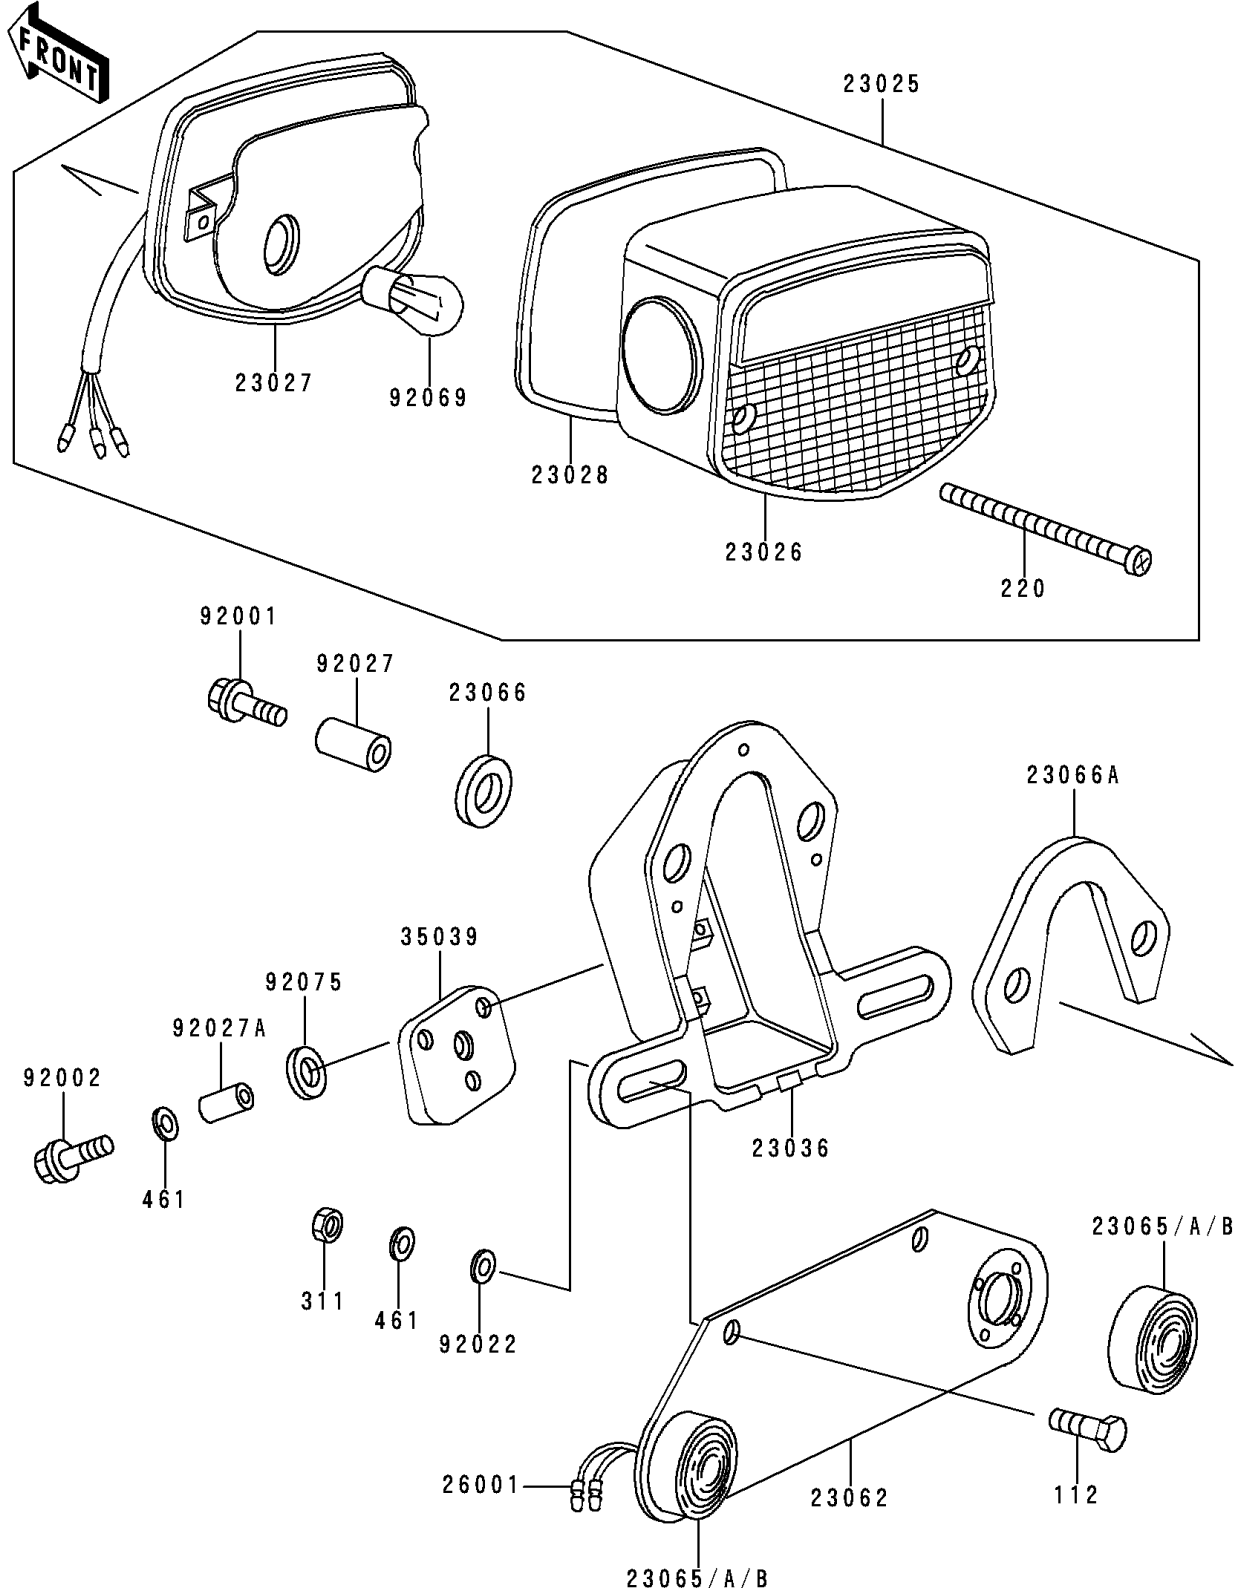

1998 Police 1000 PARTS DIAGRAM

Taillight(s)

F2720

1998 Police 1000 PARTS LIST

Taillight(s)

ITEM NAME	PART NUMBER	QUANTITY
BOLT-UPSET (Ref # 112)	112B0620	2
SCREW-PAN-CROS (Ref # 220)	220B0460	2
NUT-HEX,6MM (Ref # 311)	311B0600	2
WASHER-SPRING,6MM (Ref # 461)	461F0600	2
LAMP-TAIL,"220-40781"MARK (Ref # 23025)	23025-064	1
LENS,TAIL LAMP (Ref # 23026)	23026-034	1
BODY-COMP-TAIL LAMP (Ref # 23027)	23027-041	1
GASKET,TAIL LAMP LENS (Ref # 23028)	23028-021	1
BRACKET-TAIL LAMP,"220-40810" (Ref # 23036)	23036-052	1
BRACKET-COMP,LICENSE PLATE (Ref # 23062)	23062-1002	1
LAMP-ASSY,ID,BLUE (Ref # 23065)	23065-003	2
LAMP-ASSY,ID,RED (Ref # 23065A)	23065-004	2
LAMP-ASSY,ID,AMBER (Ref # 23065B)	23065-005	2
DAMPER (Ref # 23066)	23066-020	2
DAMPER (Ref # 23066A)	23066-023	1
HARNESS,ID LIGHT (Ref # 26001)	26001-4001	2
DAMPER,TAIL LAMP (Ref # 35039)	35039-004	1
BOLT,6X20 (Ref # 92001)	92001-1773	2
BOLT,6X25 (Ref # 92002)	92002-1137	3
WASHER,7X16X1.2 (Ref # 92022)	92022-024	2
COLLAR,6.8X10X8.5 (Ref # 92027)	92027-129	2
COLLAR,6.8X10X14.5 (Ref # 92027A)	92027-156	3
BULB,12V 27/8W (Ref # 92069)	92069-059	1
DAMPER,FENDER (Ref # 92075)	92075-121	3