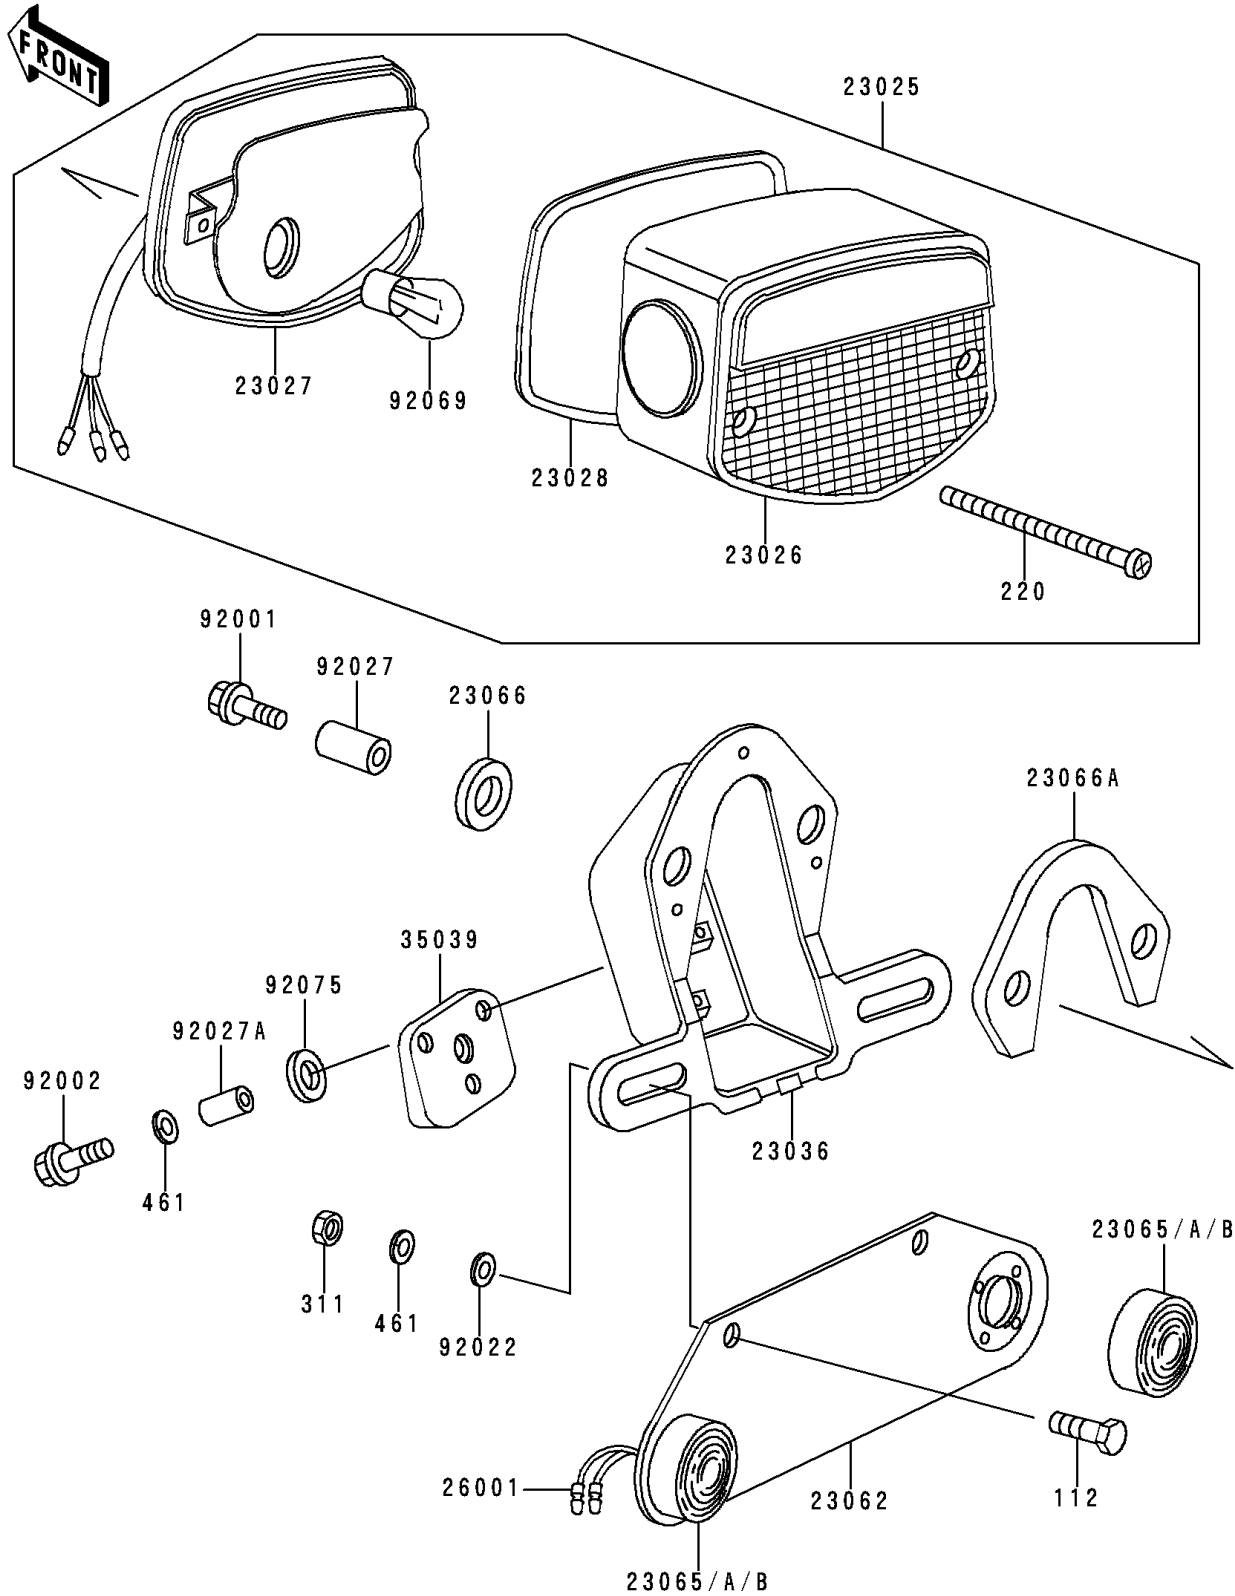

1999 Police 1000 PARTS DIAGRAM

Taillight(s)

F2720

1999 Police 1000 PARTS LIST

Taillight(s)

ITEM NAME	PART NUMBER	QUANTITY
BOLT-UPSET (Ref # 112)	112B0620	2
SCREW-PAN-CROS (Ref # 220)	220B0460	2
NUT-HEX,6MM (Ref # 311)	311B0600	2
WASHER-SPRING,6MM (Ref # 461)	461F0600	2
LAMP-TAIL,"220-40781"MARK (Ref # 23025)	23025-064	1
LENS,TAIL LAMP (Ref # 23026)	23026-034	1
BODY-COMP-TAIL LAMP (Ref # 23027)	23027-041	1
GASKET,TAIL LAMP LENS (Ref # 23028)	23028-021	1
BRACKET-TAIL LAMP,"220-40810" (Ref # 23036)	23036-052	1
BRACKET-COMP,LICENSE PLATE (Ref # 23062)	23062-1002	1
LAMP-ASSY,ID,BLUE (Ref # 23065)	23065-003	2
LAMP-ASSY,ID,RED (Ref # 23065A)	23065-004	2
LAMP-ASSY,ID,AMBER (Ref # 23065B)	23065-005	2
DAMPER (Ref # 23066)	23066-020	2
DAMPER (Ref # 23066A)	23066-023	1
HARNESS,ID LIGHT (Ref # 26001)	26001-4001	2
DAMPER,TAIL LAMP (Ref # 35039)	35039-004	1
BOLT,6X20 (Ref # 92001)	92001-1773	2
BOLT,6X25 (Ref # 92002)	92002-1137	3
WASHER,7X16X1.2 (Ref # 92022)	92022-024	2
COLLAR,6.8X10X8.5 (Ref # 92027)	92027-129	2
COLLAR,6.8X10X14.5 (Ref # 92027A)	92027-156	3
BULB,12V 27/8W (Ref # 92069)	92069-059	1
DAMPER,FENDER (Ref # 92075)	92075-121	3