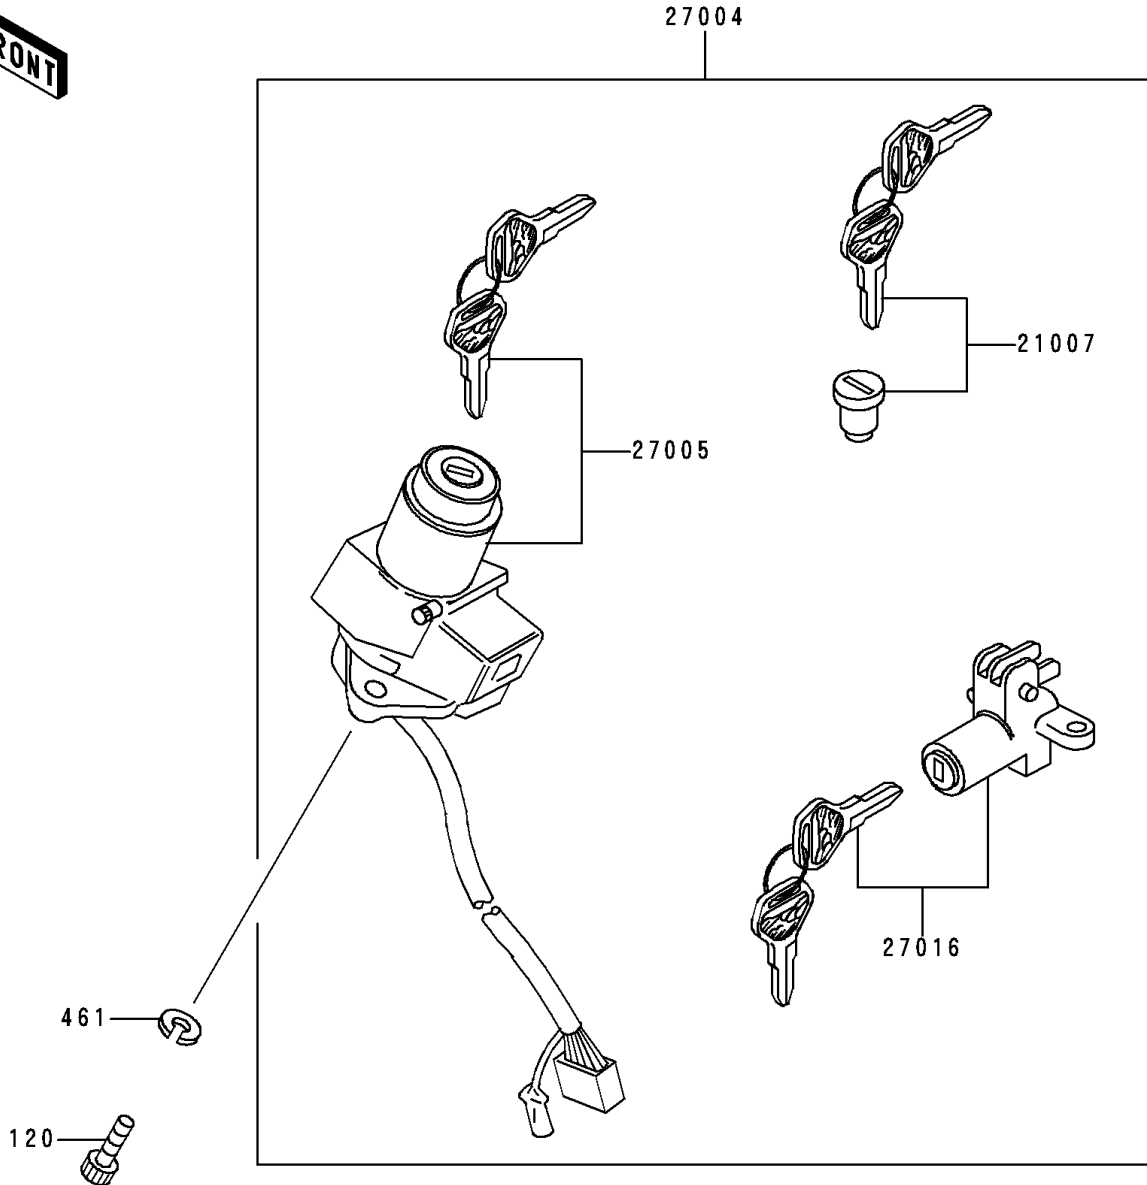

# 1996 Police 1000 PARTS DIAGRAM

Ignition Switch/Locks/Reflectors

F2770

# 1996 Police 1000 PARTS LIST

## Ignition Switch/Locks/Reflectors

ITEM NAME	PART NUMBER	QUANTITY
BOLT-SOCKET (Ref # 120)	120T0616	2
WASHER-SPRING (Ref # 461)	461L0600	2
ROTOR,LOCK,TANK CAP (Ref # 21007)	21007-5005	1
SWITCH-ASSY (Ref # 27004)	27004-5409	1
SWITCH-ASSY-IGNITION (Ref # 27005)	27005-5024	1
KEY-LOCK,BLANK (Ref # 27008)	27008-1103	1
LOCK-ASSY,SEAT (Ref # 27016)	27016-5072	1