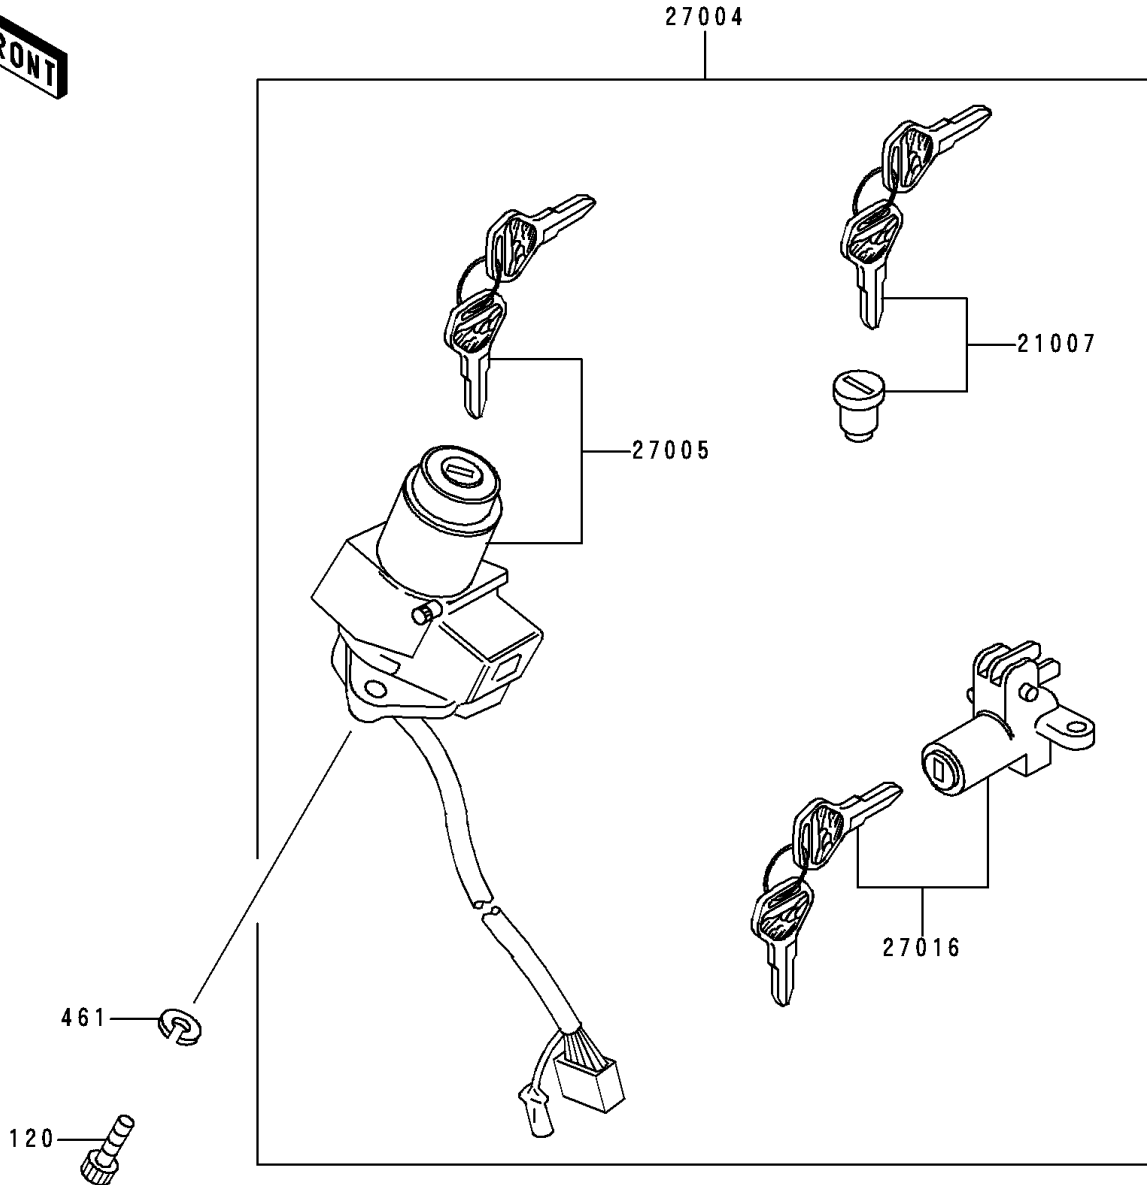

1998 Police 1000 PARTS DIAGRAM

Ignition Switch/Locks/Reflectors

F2770

1998 Police 1000 PARTS LIST

Ignition Switch/Locks/Reflectors

| ITEM NAME | PART NUMBER | QUANTITY |
|------------------------------------|-------------|----------|
| BOLT-SOCKET (Ref # 120) | 120T0616 | 2 |
| WASHER-SPRING (Ref # 461) | 461L0600 | 2 |
| ROTOR,LOCK,TANK CAP (Ref # 21007) | 21007-5005 | 1 |
| SWITCH-ASSY (Ref # 27004) | 27004-5409 | 1 |
| SWITCH-ASSY-IGNITION (Ref # 27005) | 27005-5024 | 1 |
| KEY-LOCK,BLANK (Ref # 27008) | 27008-1103 | 1 |
| LOCK-ASSY,SEAT (Ref # 27016) | 27016-5072 | 1 |