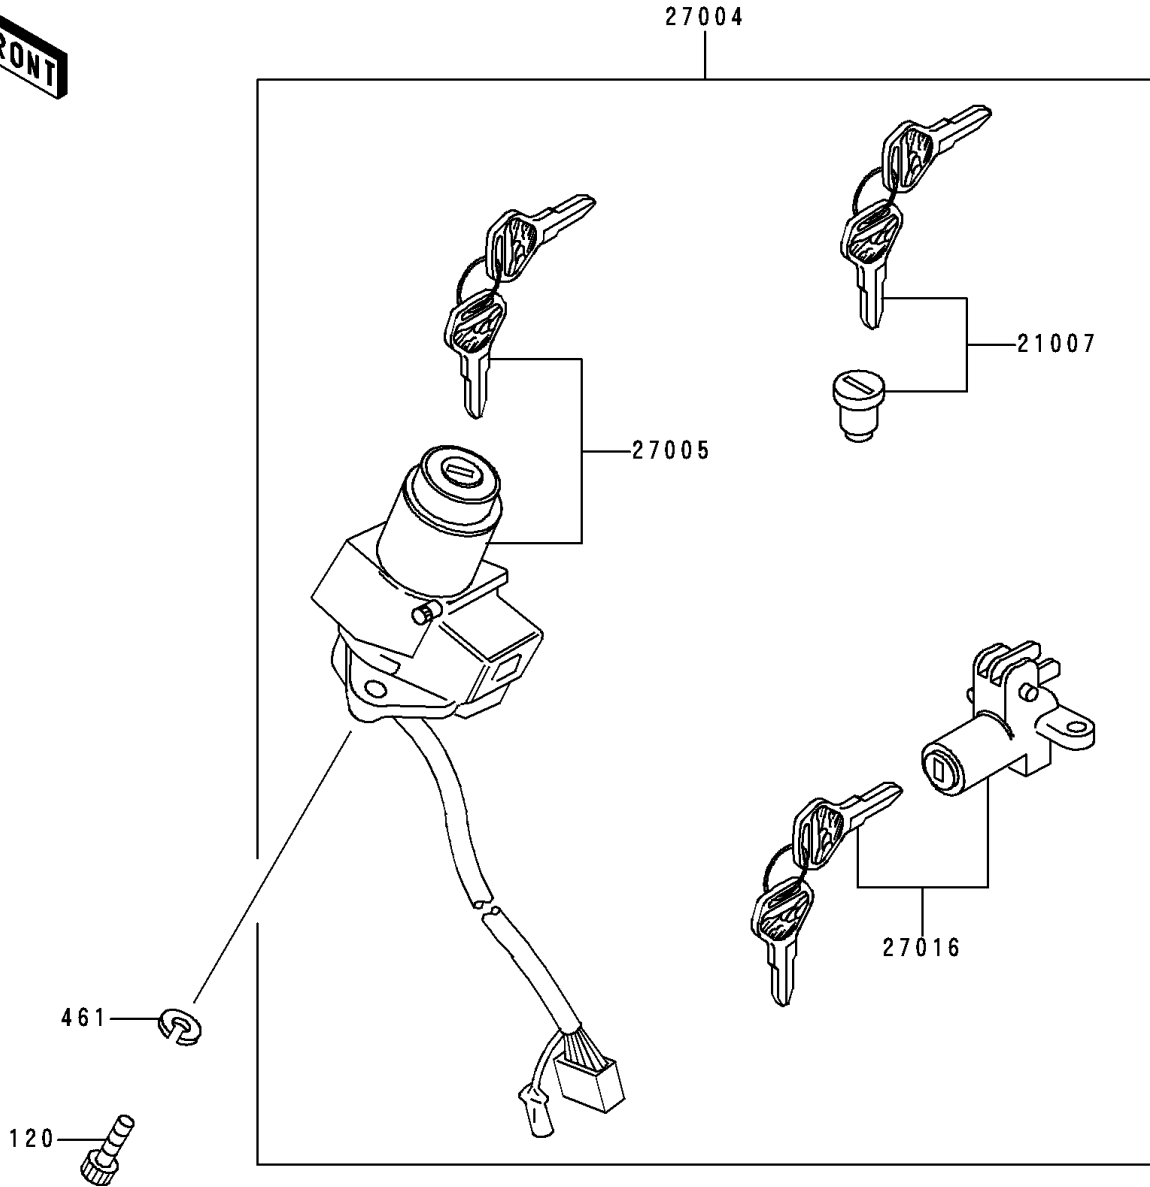

1999 Police 1000 PARTS DIAGRAM

Ignition Switch/Locks/Reflectors

F2770

1999 Police 1000 PARTS LIST

Ignition Switch/Locks/Reflectors

ITEM NAME	PART NUMBER	QUANTITY
BOLT-SOCKET (Ref # 120)	120T0616	2
WASHER-SPRING (Ref # 461)	461L0600	2
ROTOR,LOCK,TANK CAP (Ref # 21007)	21007-5005	1
SWITCH-ASSY (Ref # 27004)	27004-5409	1
SWITCH-ASSY-IGNITION (Ref # 27005)	27005-5024	1
KEY-LOCK,BLANK (Ref # 27008)	27008-1103	1
LOCK-ASSY,SEAT (Ref # 27016)	27016-5072	1