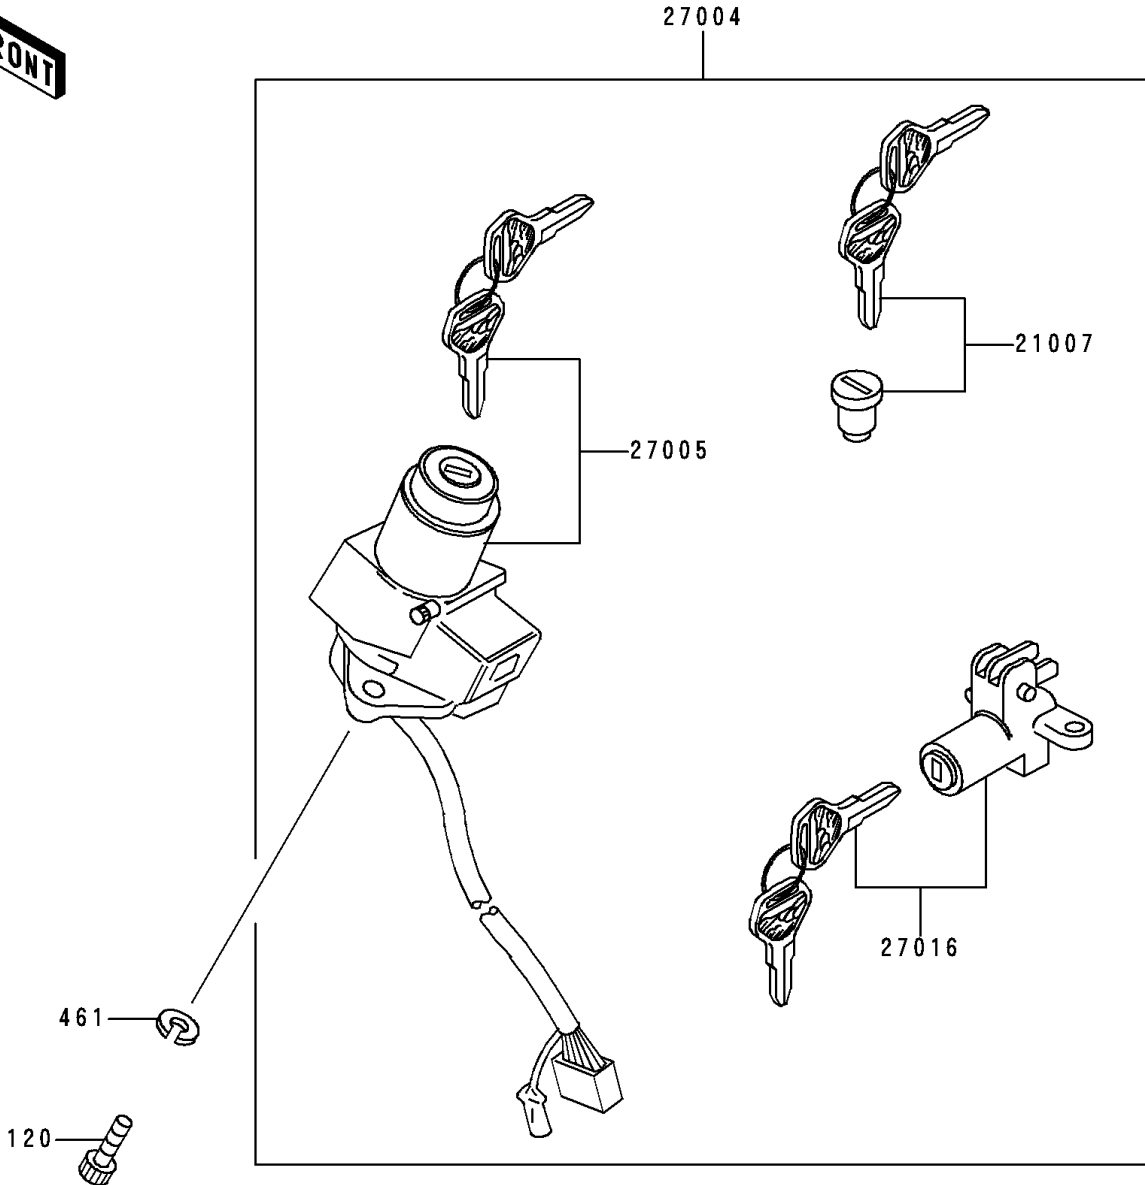

# 1999 Police 1000 PARTS DIAGRAM

Ignition Switch/Locks/Reflectors

F2770

## 1999 Police 1000 PARTS LIST

### Ignition Switch/Locks/Reflectors

ITEM NAME	PART NUMBER	QUANTITY
BOLT-SOCKET (Ref # 120)	120T0616	2
WASHER-SPRING (Ref # 461)	461L0600	2
ROTOR,LOCK,TANK CAP (Ref # 21007)	21007-5005	1
SWITCH-ASSY (Ref # 27004)	27004-5409	1
SWITCH-ASSY-IGNITION (Ref # 27005)	27005-5024	1
KEY-LOCK,BLANK (Ref # 27008)	27008-1103	1
LOCK-ASSY,SEAT (Ref # 27016)	27016-5072	1