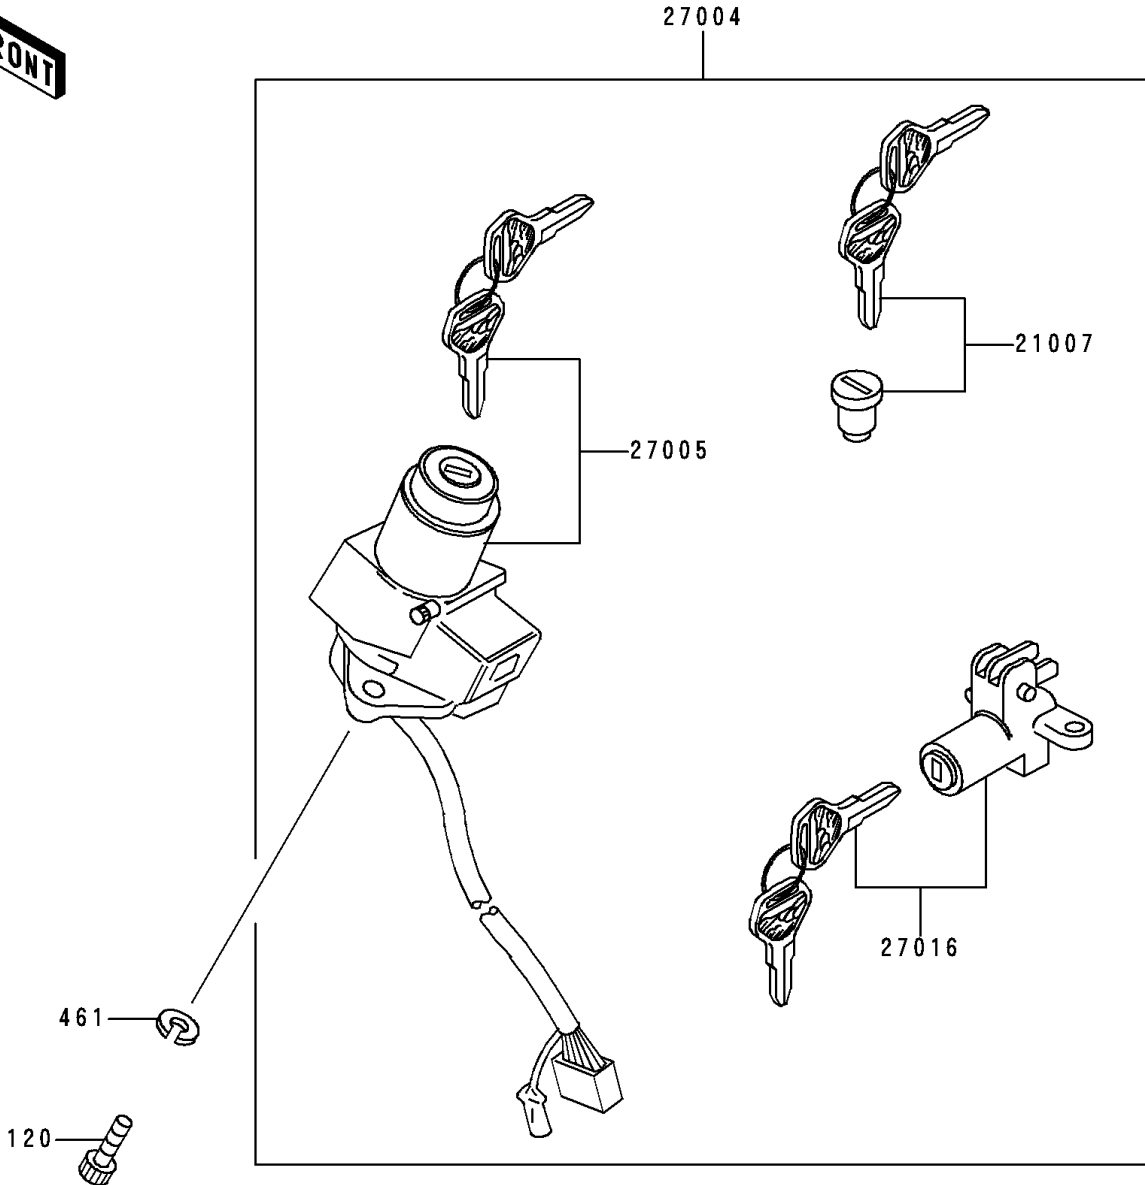

2000 Police 1000 PARTS DIAGRAM

Ignition Switch/Locks/Reflectors

F2770

2000 Police 1000 PARTS LIST

Ignition Switch/Locks/Reflectors

ITEM NAME	PART NUMBER	QUANTITY
BOLT-SOCKET (Ref # 120)	120T0616	2
WASHER-SPRING (Ref # 461)	461L0600	2
ROTOR,LOCK,TANK CAP (Ref # 21007)	21007-5005	1
SWITCH-ASSY (Ref # 27004)	27004-5409	1
SWITCH-ASSY-IGNITION (Ref # 27005)	27005-5024	1
KEY-LOCK,BLANK (Ref # 27008)	27008-1103	1
LOCK-ASSY,SEAT (Ref # 27016)	27016-5072	1