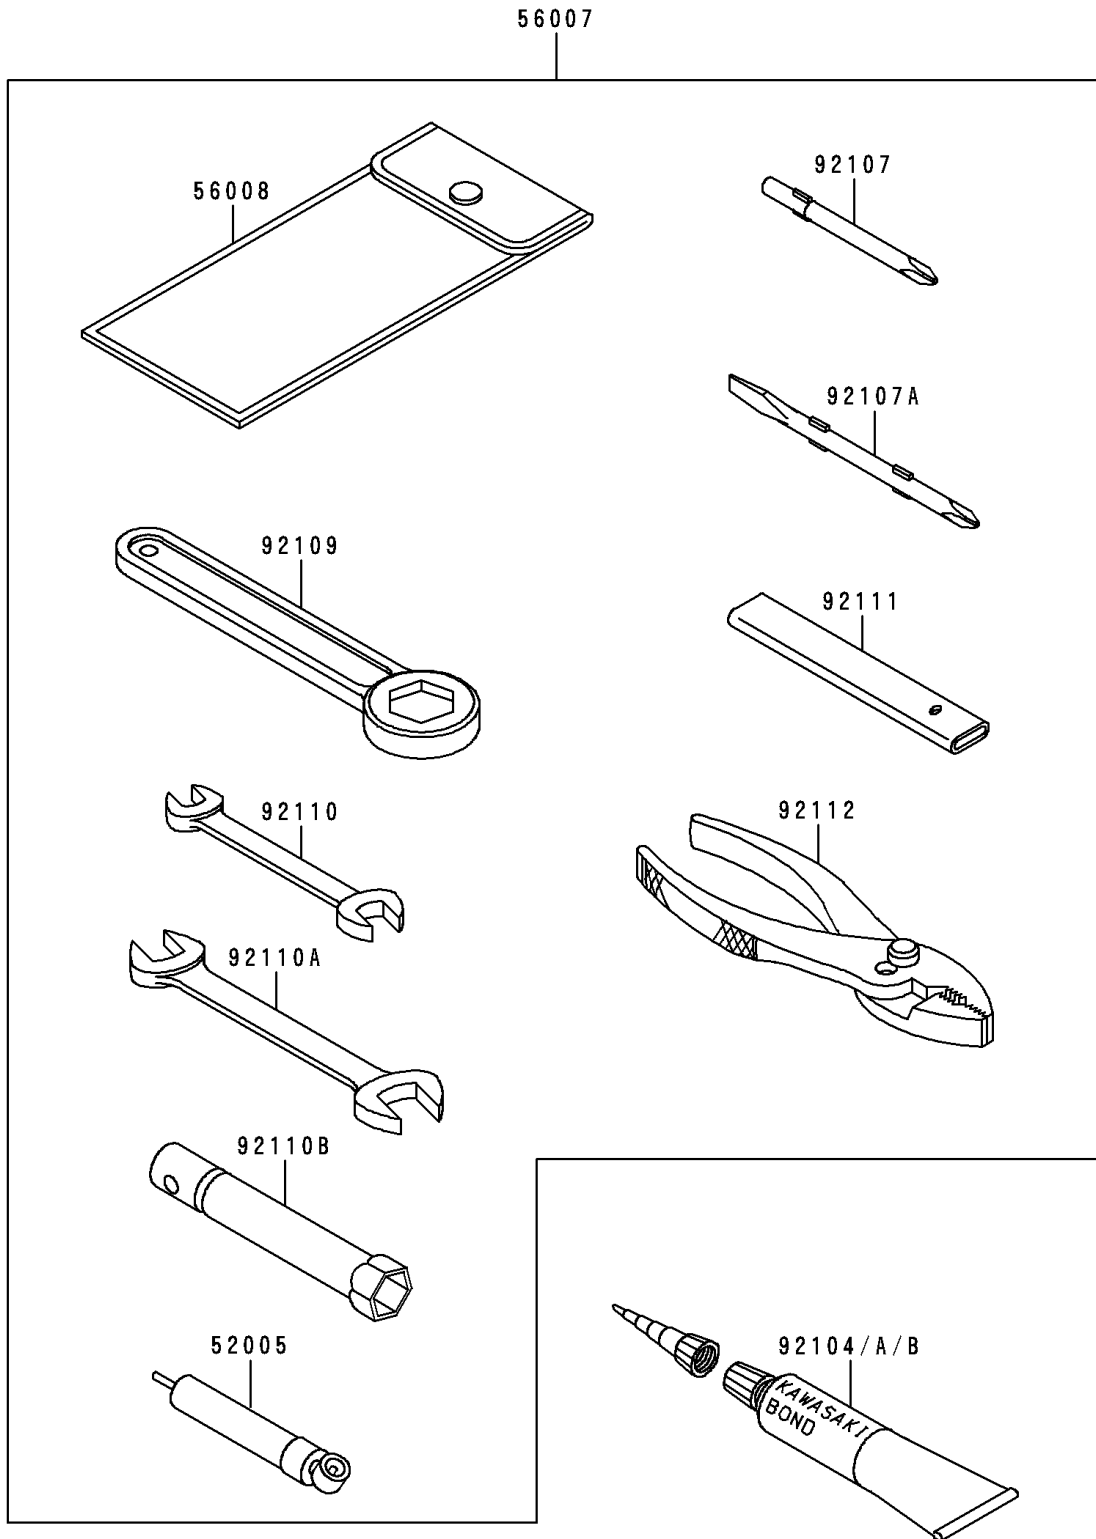

1996 Police 1000 PARTS DIAGRAM

Owner's Tools

F2810

1996 Police 1000 PARTS LIST

Owner's Tools

ITEM NAME	PART NUMBER	QUANTITY
GAUGE,AIR,3.5KG/CM2 (Ref # 52005)	52005-1031	1
TOOLKIT (Ref # 56007)	56007-1247	1
BAG,TOOL (Ref # 56008)	56008-006	1
GASKET-LIQUID,TUBE,100G,SILVER (Ref # 92104)	92104-002	1
GASKET-LIQUID,TUBE,100G,BLACK (Ref # 92104A)	92104-1003	1
GASKET-LIQUID,SILVER TB1216 (Ref # 92104B)	92104-1063	AR
TOOL-DRIVER,#3PHILLIPS (Ref # 92107)	92107-1002	1
TOOL-DRIVER,#2PHILLIPS&SLOT (Ref # 92107A)	92107-1052	1
TOOL-WRENCH,BOX END,27MM (Ref # 92109)	92109-009	1
TOOL-WRENCH,OPEN END,10X12 (Ref # 92110)	92110-1038	1
TOOL-WRENCH,OPEN END,14X17 (Ref # 92110A)	92110-1045	1
TOOL-WRENCH,BOX,21MM (Ref # 92110B)	92110-1115	1
TOOL-BAR,BOX END WRENCH (Ref # 92111)	92111-1052	1
TOOL-PLIERS (Ref # 92112)	92112-003	1