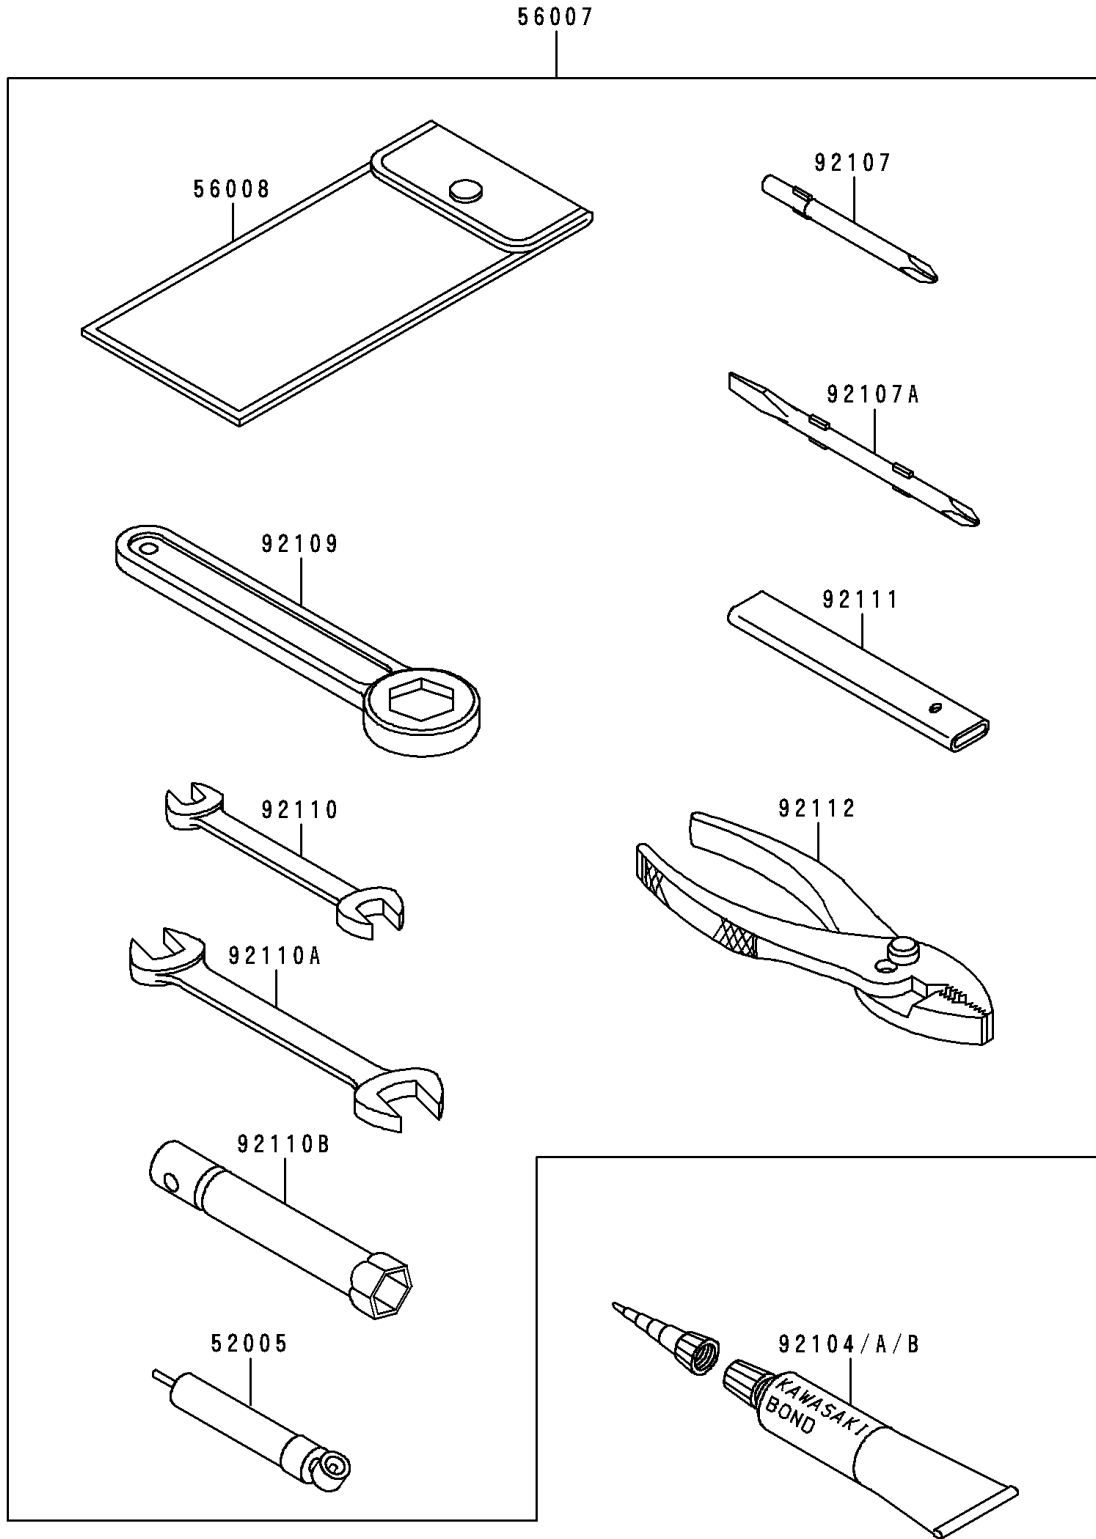

1996 Police 1000 PARTS DIAGRAM

Owner's Tools

F2810

1996 Police 1000 PARTS LIST

Owner's Tools

ITEM NAME	PART NUMBER	QUANTITY
GAUGE,AIR,3.5KG/CM2 (Ref # 52005)	52005-1031	1
TOOLKIT (Ref # 56007)	56007-1247	1
BAG,TOOL (Ref # 56008)	56008-006	1
GASKET-LIQUID,TUBE,100G,SILVER (Ref # 92104)	92104-002	1
GASKET-LIQUID,TUBE,100G,BLACK (Ref # 92104A)	92104-1003	1
GASKET-LIQUID,SILVER TB1216 (Ref # 92104B)	92104-1063	AR
TOOL-DRIVER,#3PHILLIPS (Ref # 92107)	92107-1002	1
TOOL-DRIVER,#2PHILLIPS&SLOT (Ref # 92107A)	92107-1052	1
TOOL-WRENCH,BOX END,27MM (Ref # 92109)	92109-009	1
TOOL-WRENCH,OPEN END,10X12 (Ref # 92110)	92110-1038	1
TOOL-WRENCH,OPEN END,14X17 (Ref # 92110A)	92110-1045	1
TOOL-WRENCH,BOX,21MM (Ref # 92110B)	92110-1115	1
TOOL-BAR,BOX END WRENCH (Ref # 92111)	92111-1052	1
TOOL-PLIERS (Ref # 92112)	92112-003	1