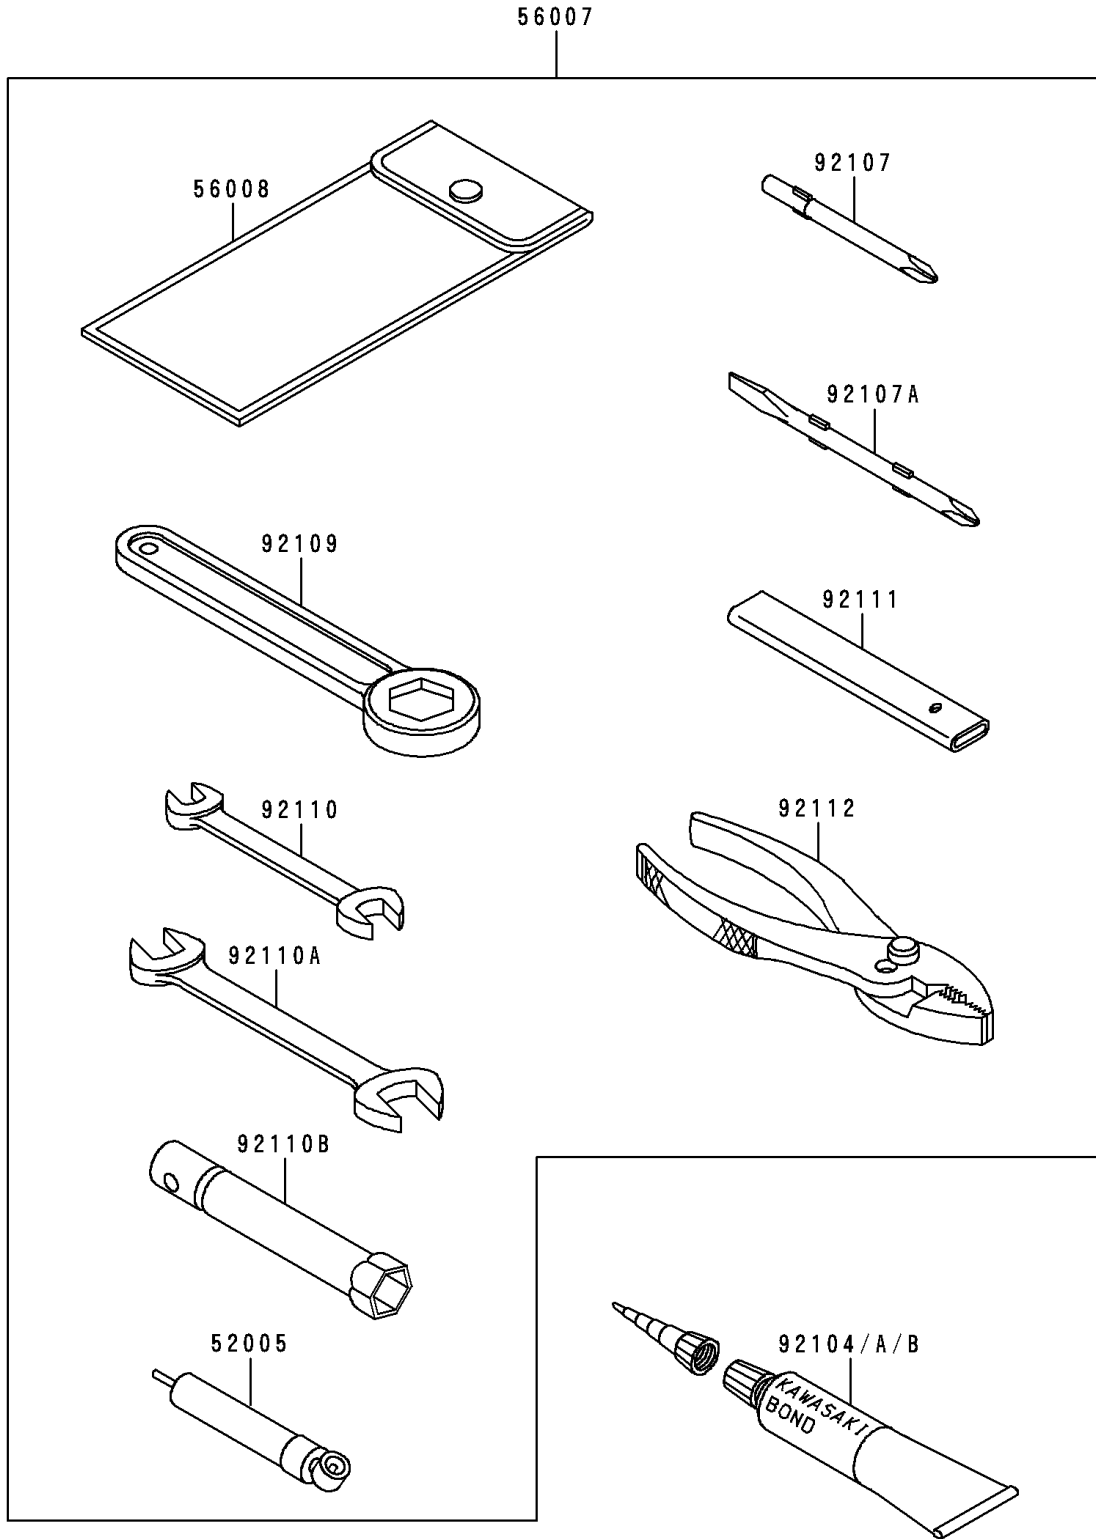

1998 Police 1000 PARTS DIAGRAM

Owner's Tools

F2810

1998 Police 1000 PARTS LIST

Owner's Tools

ITEM NAME	PART NUMBER	QUANTITY
GAUGE,AIR,3.5KG/CM2 (Ref # 52005)	52005-1031	1
TOOLKIT (Ref # 56007)	56007-1247	1
BAG,TOOL (Ref # 56008)	56008-006	1
GASKET-LIQUID,TUBE,100G,SILVER (Ref # 92104)	92104-002	1
GASKET-LIQUID,TUBE,100G,BLACK (Ref # 92104A)	92104-1003	1
GASKET-LIQUID,SILVER TB1216 (Ref # 92104B)	92104-1063	AR
TOOL-DRIVER,#3PHILLIPS (Ref # 92107)	92107-1002	1
TOOL-DRIVER,#2PHILLIPS&SLOT (Ref # 92107A)	92107-1052	1
TOOL-WRENCH,BOX END,27MM (Ref # 92109)	92109-009	1
TOOL-WRENCH,OPEN END,10X12 (Ref # 92110)	92110-1038	1
TOOL-WRENCH,OPEN END,14X17 (Ref # 92110A)	92110-1045	1
TOOL-WRENCH,BOX,21MM (Ref # 92110B)	92110-1115	1
TOOL-BAR,BOX END WRENCH (Ref # 92111)	92111-1052	1
TOOL-PLIERS (Ref # 92112)	92112-003	1