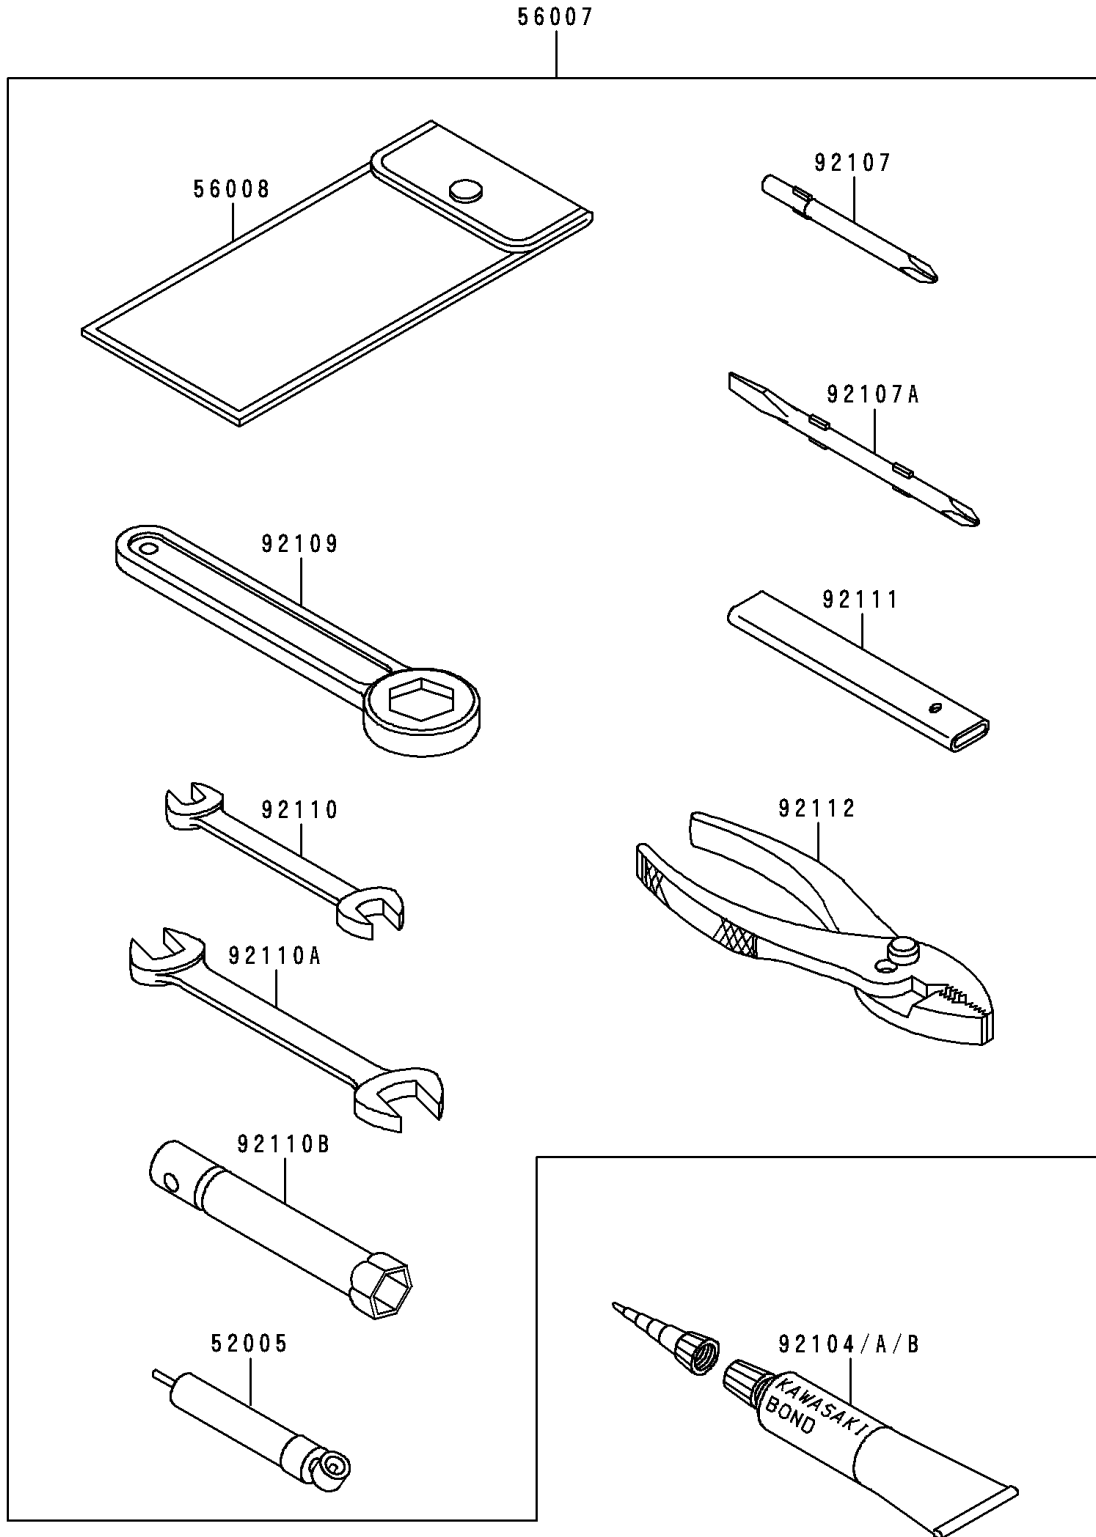

1998 Police 1000 PARTS DIAGRAM

Owner's Tools

F2810

1998 Police 1000 PARTS LIST

Owner's Tools

ITEM NAME	PART NUMBER	QUANTITY
GAUGE,AIR,3.5KG/CM2 (Ref # 52005)	52005-1031	1
TOOLKIT (Ref # 56007)	56007-1247	1
BAG,TOOL (Ref # 56008)	56008-006	1
GASKET-LIQUID,TUBE,100G,SILVER (Ref # 92104)	92104-002	1
GASKET-LIQUID,TUBE,100G,BLACK (Ref # 92104A)	92104-1003	1
GASKET-LIQUID,SILVER TB1216 (Ref # 92104B)	92104-1063	AR
TOOL-DRIVER,#3PHILLIPS (Ref # 92107)	92107-1002	1
TOOL-DRIVER,#2PHILLIPS&SLOT (Ref # 92107A)	92107-1052	1
TOOL-WRENCH,BOX END,27MM (Ref # 92109)	92109-009	1
TOOL-WRENCH,OPEN END,10X12 (Ref # 92110)	92110-1038	1
TOOL-WRENCH,OPEN END,14X17 (Ref # 92110A)	92110-1045	1
TOOL-WRENCH,BOX,21MM (Ref # 92110B)	92110-1115	1
TOOL-BAR,BOX END WRENCH (Ref # 92111)	92111-1052	1
TOOL-PLIERS (Ref # 92112)	92112-003	1