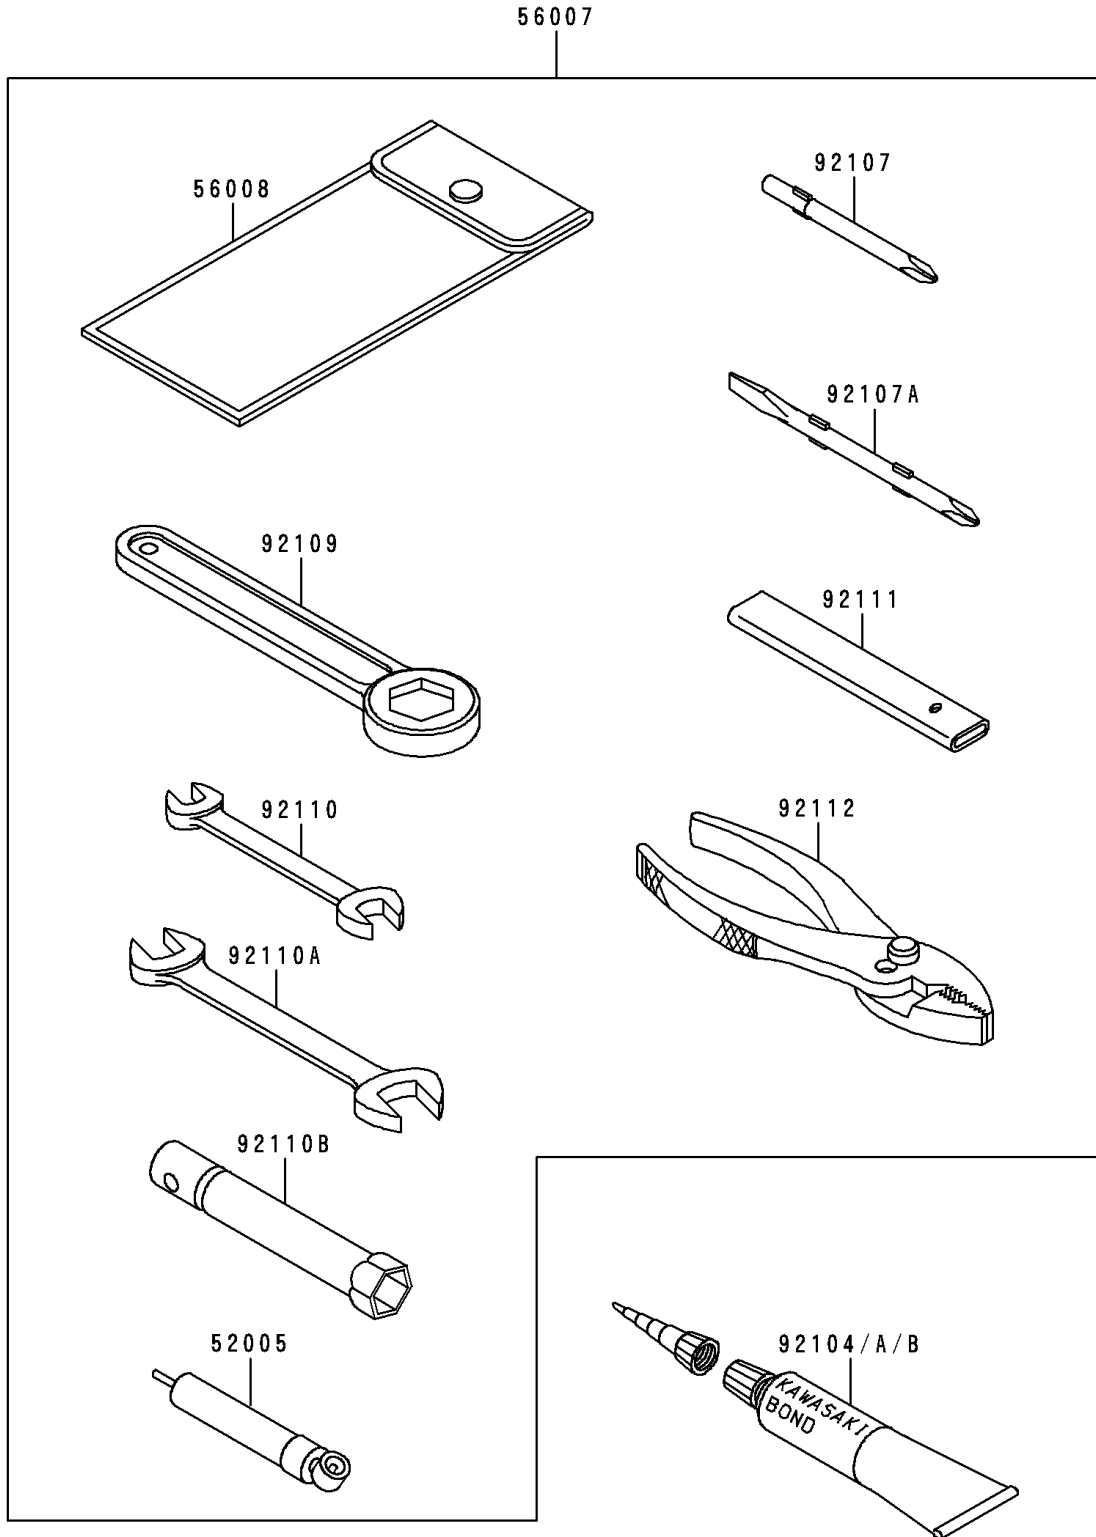

1999 Police 1000 PARTS DIAGRAM

Owner's Tools

F2810

1999 Police 1000 PARTS LIST

Owner's Tools

ITEM NAME	PART NUMBER	QUANTITY
GAUGE,AIR,3.5KG/CM2 (Ref # 52005)	52005-1031	1
TOOLKIT (Ref # 56007)	56007-1247	1
BAG,TOOL (Ref # 56008)	56008-006	1
GASKET-LIQUID,TUBE,100G,SILVER (Ref # 92104)	92104-002	1
GASKET-LIQUID,TUBE,100G,BLACK (Ref # 92104A)	92104-1003	1
GASKET-LIQUID,SILVER TB1216 (Ref # 92104B)	92104-1063	AR
TOOL-DRIVER,#3PHILLIPS (Ref # 92107)	92107-1002	1
TOOL-DRIVER,#2PHILLIPS&SLOT (Ref # 92107A)	92107-1052	1
TOOL-WRENCH,BOX END,27MM (Ref # 92109)	92109-009	1
TOOL-WRENCH,OPEN END,10X12 (Ref # 92110)	92110-1038	1
TOOL-WRENCH,OPEN END,14X17 (Ref # 92110A)	92110-1045	1
TOOL-WRENCH,BOX,21MM (Ref # 92110B)	92110-1115	1
TOOL-BAR,BOX END WRENCH (Ref # 92111)	92111-1052	1
TOOL-PLIERS (Ref # 92112)	92112-003	1