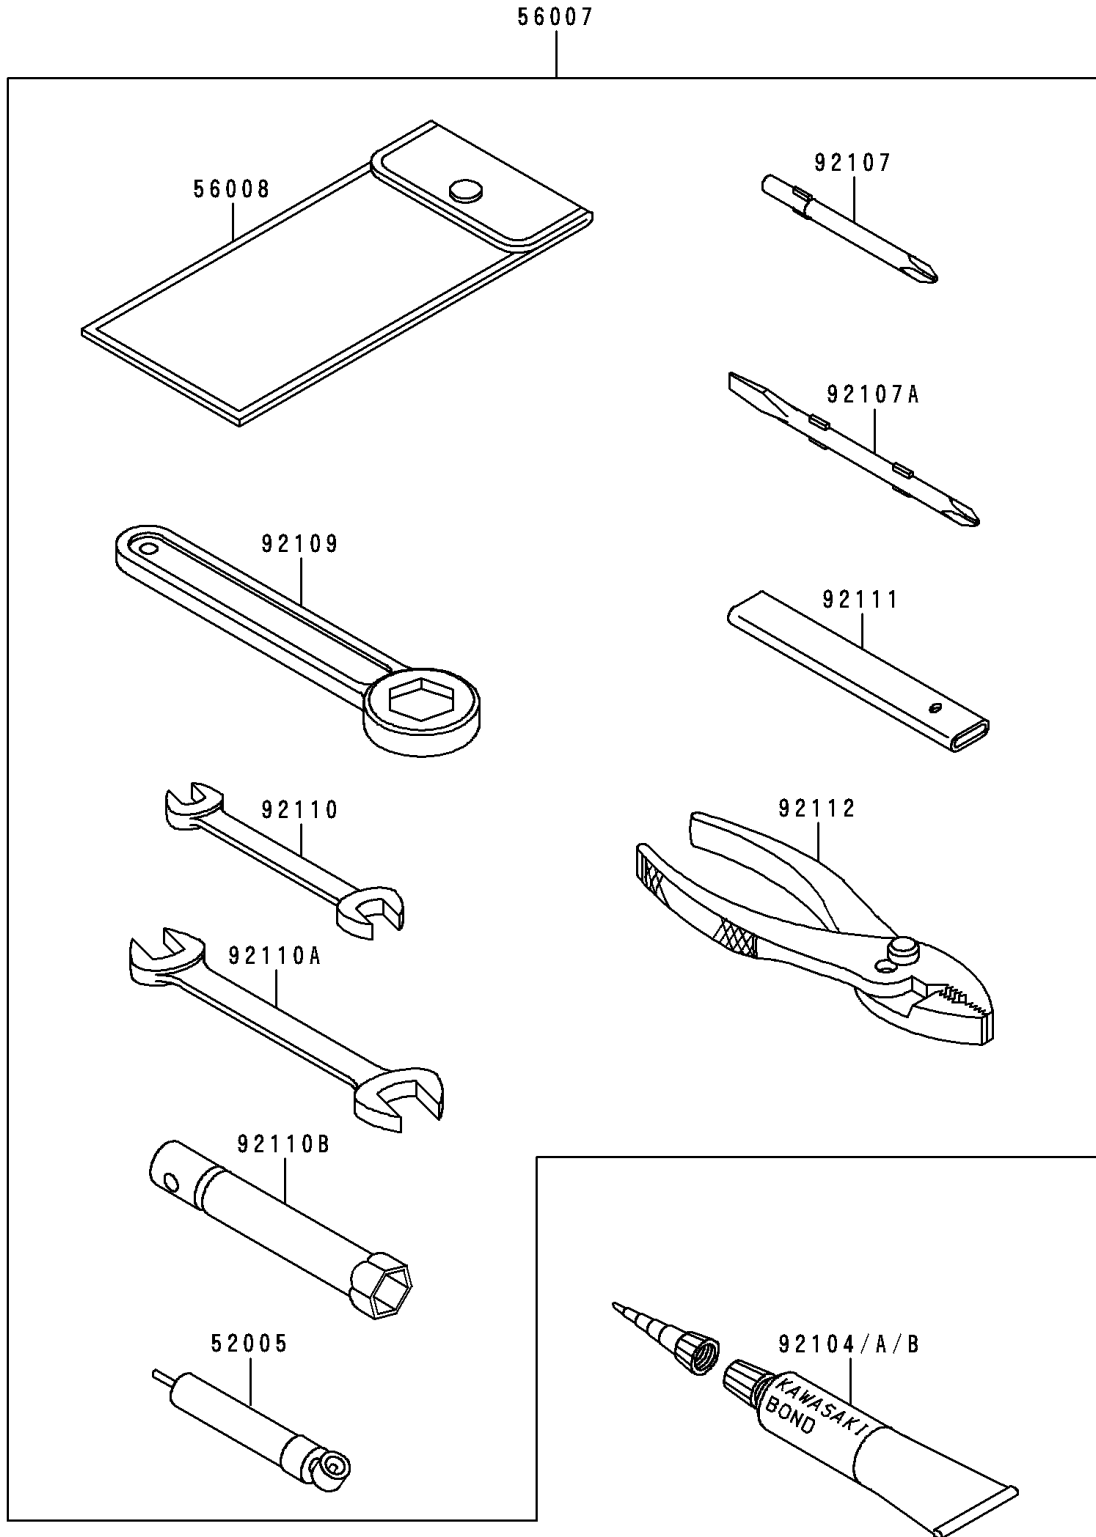

2000 Police 1000 PARTS DIAGRAM

Owner's Tools

F2810

2000 Police 1000 PARTS LIST

Owner's Tools

ITEM NAME	PART NUMBER	QUANTITY
GAUGE,AIR,3.5KG/CM2 (Ref # 52005)	52005-1031	1
TOOLKIT (Ref # 56007)	56007-1247	1
BAG,TOOL (Ref # 56008)	56008-006	1
GASKET-LIQUID,TUBE,100G,SILVER (Ref # 92104)	92104-002	1
GASKET-LIQUID,TUBE,100G,BLACK (Ref # 92104A)	92104-1003	1
GASKET-LIQUID,SILVER TB1216 (Ref # 92104B)	92104-1063	AR
TOOL-DRIVER,#3PHILLIPS (Ref # 92107)	92107-1002	1
TOOL-DRIVER,#2PHILLIPS&SLOT (Ref # 92107A)	92107-1052	1
TOOL-WRENCH,BOX END,27MM (Ref # 92109)	92109-009	1
TOOL-WRENCH,OPEN END,10X12 (Ref # 92110)	92110-1038	1
TOOL-WRENCH,OPEN END,14X17 (Ref # 92110A)	92110-1045	1
TOOL-WRENCH,BOX,21MM (Ref # 92110B)	92110-1115	1
TOOL-BAR,BOX END WRENCH (Ref # 92111)	92111-1052	1
TOOL-PLIERS (Ref # 92112)	92112-003	1