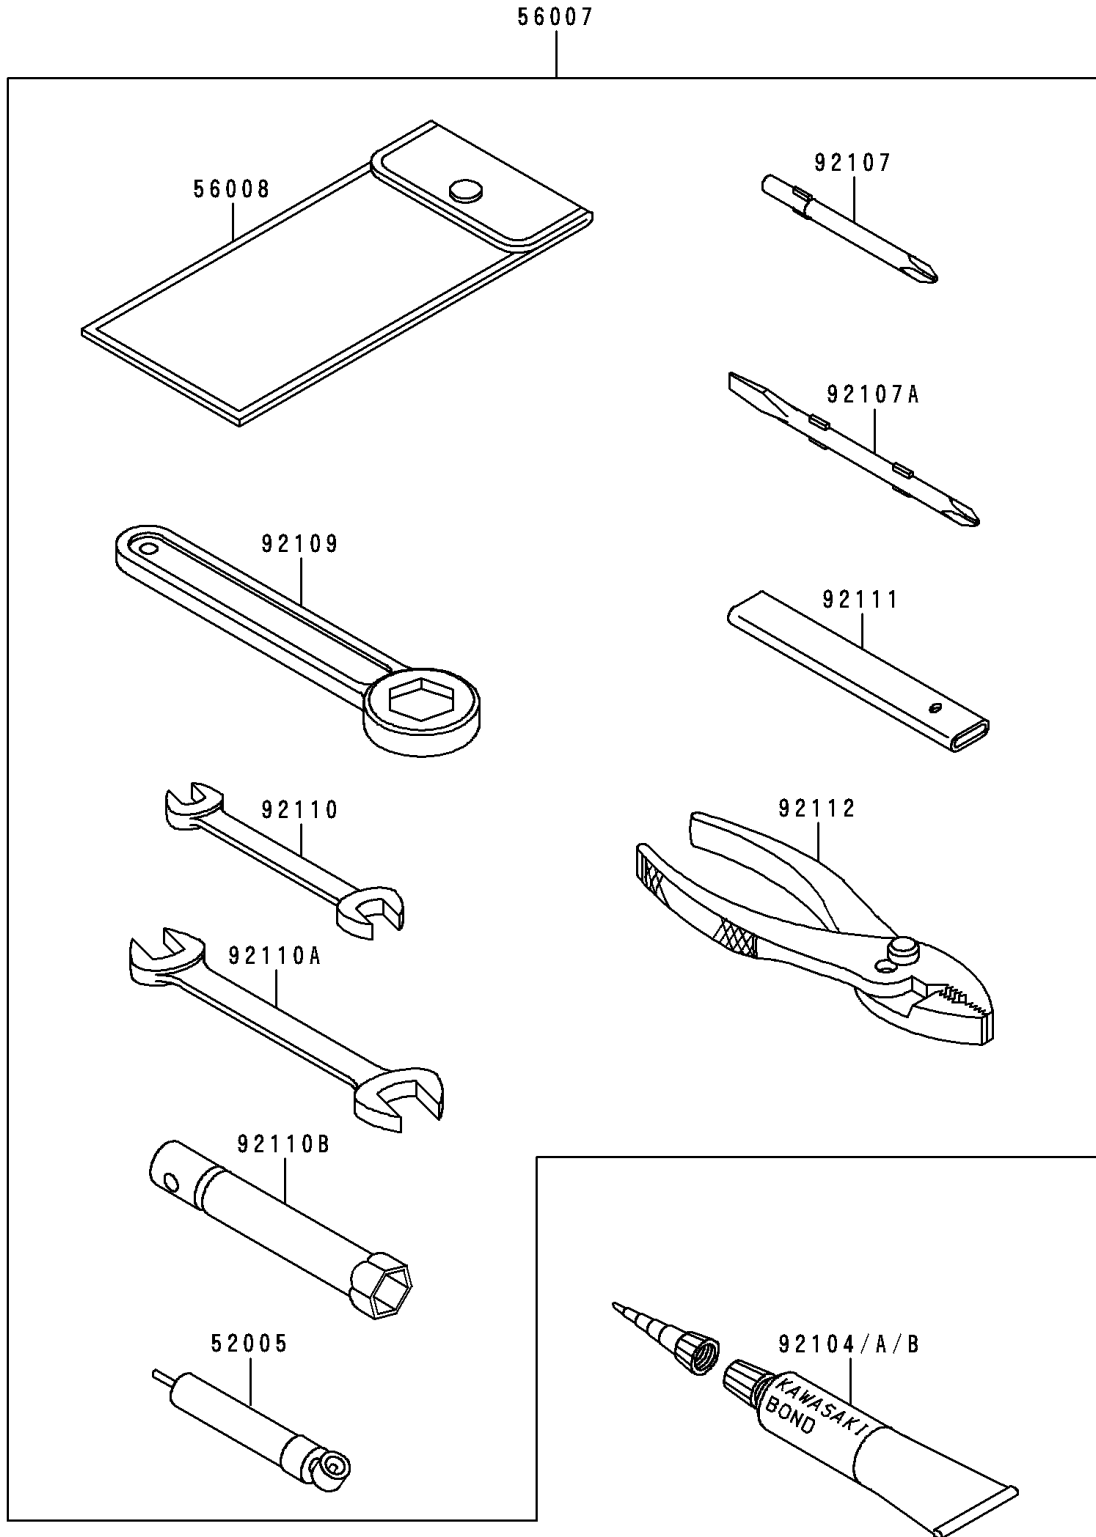

# 2000 Police 1000 PARTS DIAGRAM

Owner's Tools

F2810

## 2000 Police 1000 PARTS LIST

### Owner's Tools

ITEM NAME	PART NUMBER	QUANTITY
GAUGE,AIR,3.5KG/CM2 (Ref # 52005)	52005-1031	1
TOOLKIT (Ref # 56007)	56007-1247	1
BAG,TOOL (Ref # 56008)	56008-006	1
GASKET-LIQUID,TUBE,100G,SILVER (Ref # 92104)	92104-002	1
GASKET-LIQUID,TUBE,100G,BLACK (Ref # 92104A)	92104-1003	1
GASKET-LIQUID,SILVER TB1216 (Ref # 92104B)	92104-1063	AR
TOOL-DRIVER,#3PHILLIPS (Ref # 92107)	92107-1002	1
TOOL-DRIVER,#2PHILLIPS&SLOT (Ref # 92107A)	92107-1052	1
TOOL-WRENCH,BOX END,27MM (Ref # 92109)	92109-009	1
TOOL-WRENCH,OPEN END,10X12 (Ref # 92110)	92110-1038	1
TOOL-WRENCH,OPEN END,14X17 (Ref # 92110A)	92110-1045	1
TOOL-WRENCH,BOX,21MM (Ref # 92110B)	92110-1115	1
TOOL-BAR,BOX END WRENCH (Ref # 92111)	92111-1052	1
TOOL-PLIERS (Ref # 92112)	92112-003	1