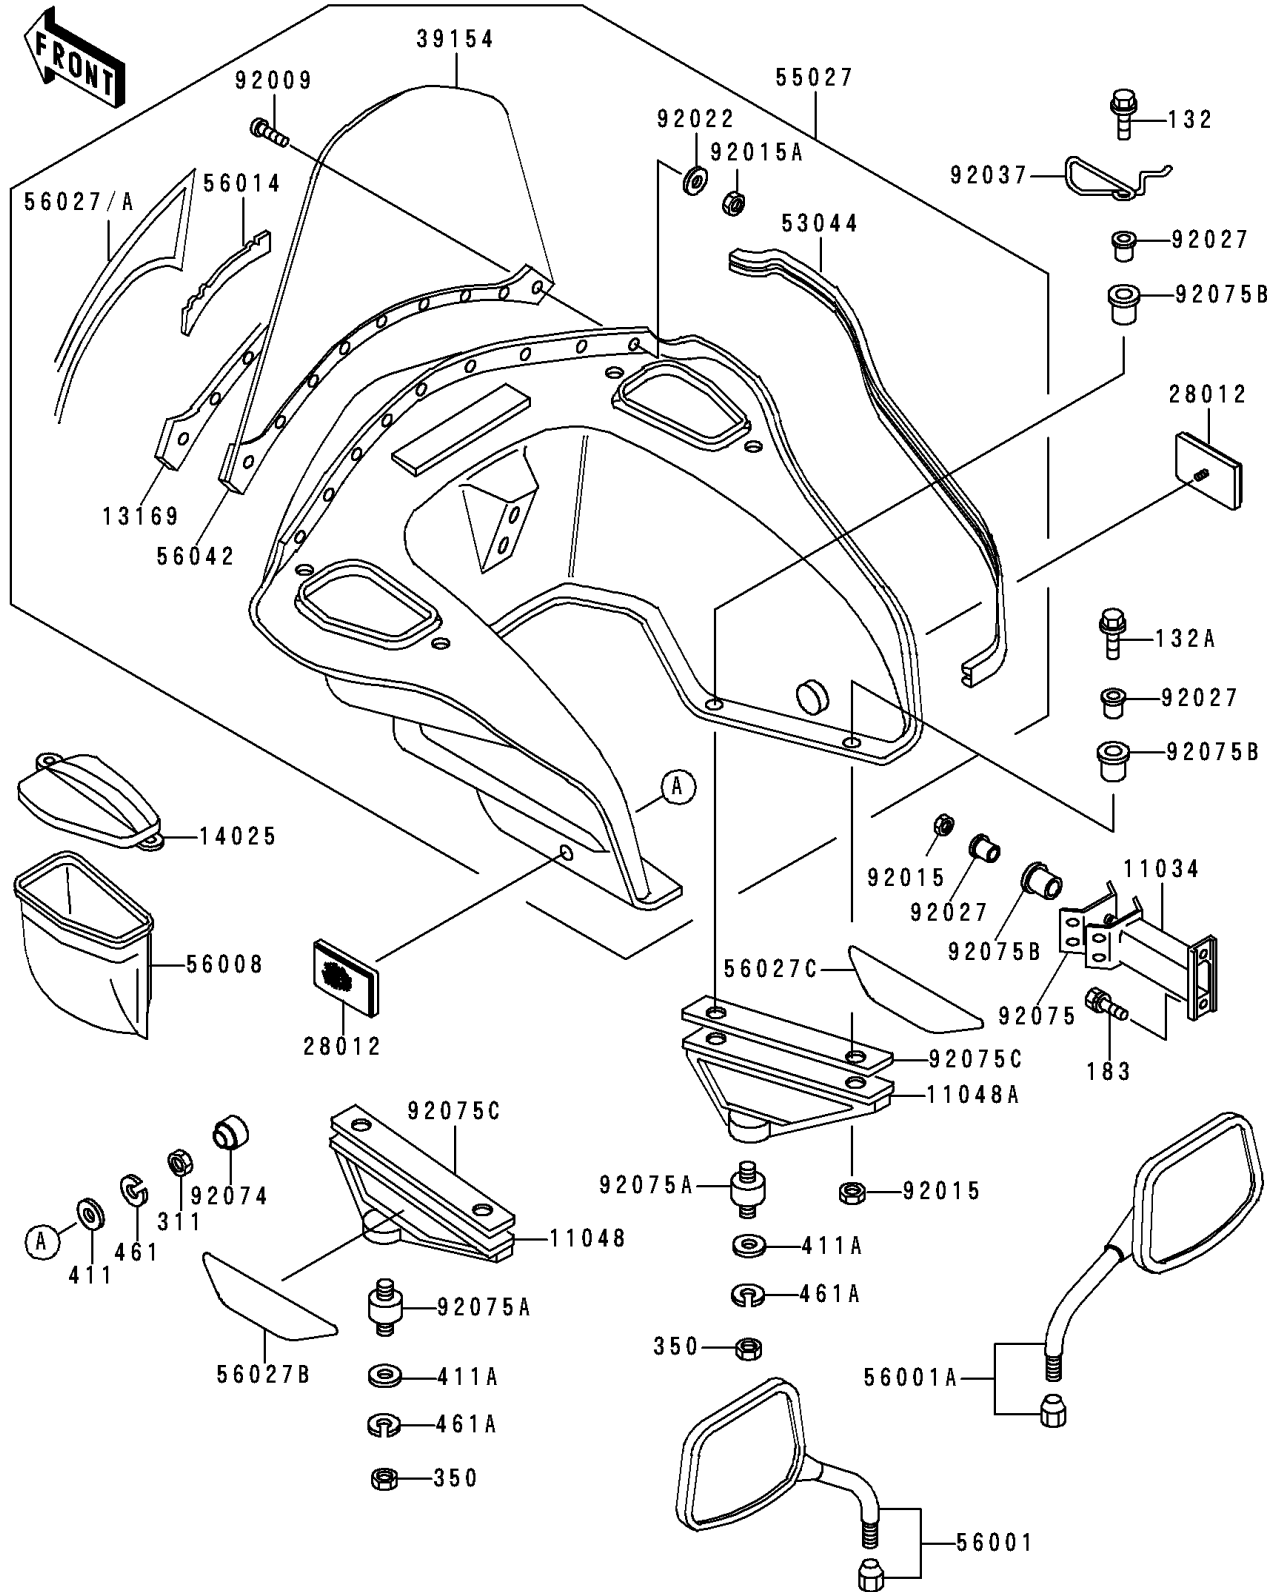

# 1996 Police 1000 PARTS DIAGRAM

Cowling

F2871

# 1996 Police 1000 PARTS LIST

## Cowling

ITEM NAME	PART NUMBER	QUANTITY
NUT,PLASTIC,5MM (Ref # 92015A)	92015-4014	9
WASHER,PLAIN,5MM,PLASTIC (Ref # 92022)	92022-4015	9
COLLAR (Ref # 92027)	92027-4015	6
CLAMP,COWLING HARNESS (Ref # 92037)	92037-4005	1
PLUG,25X2.5 (Ref # 92074)	92074-027	2
DAMPER,COWLING FITTING (Ref # 92075)	92075-1179	1
DAMPER,COWLING BRACKET (Ref # 92075A)	92075-4013	2
DAMPER (Ref # 92075B)	92075-4020	6
DAMPER,COWLING BRACKET (Ref # 92075C)	92075-4033	2