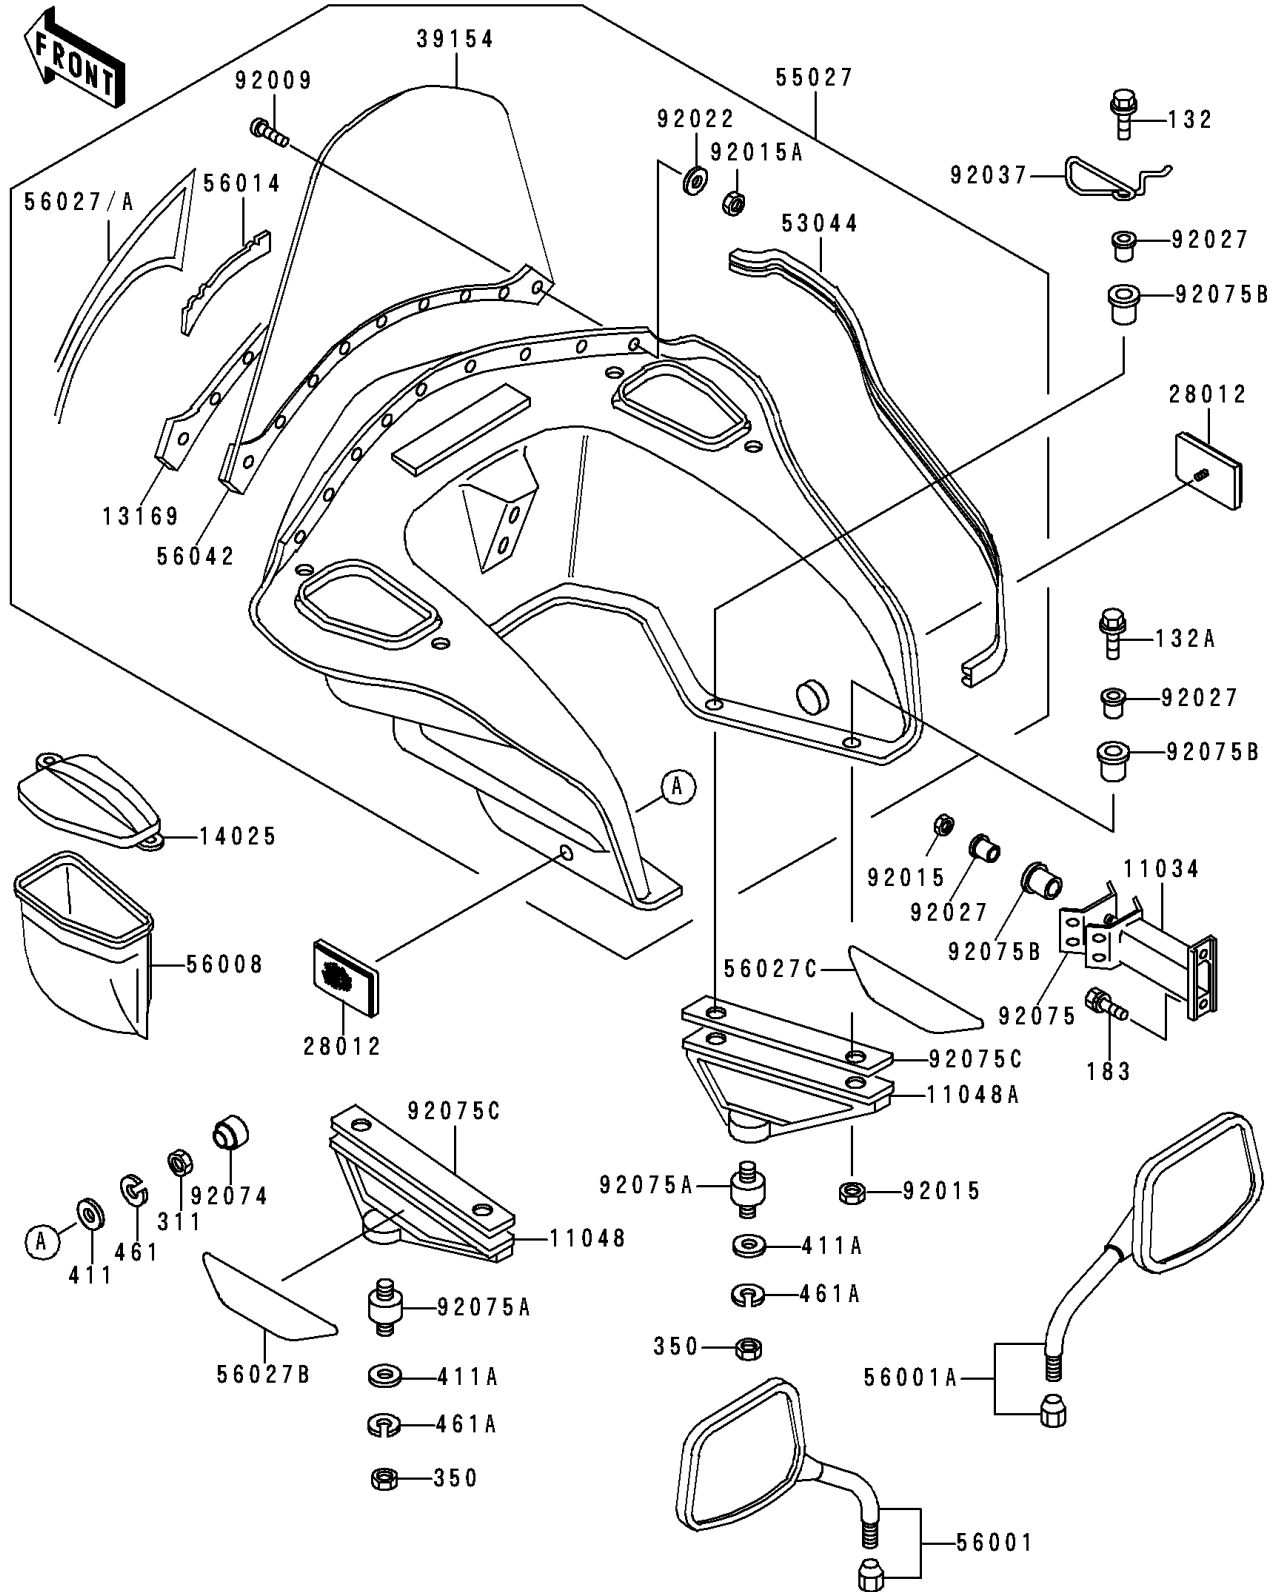

1996 Police 1000 PARTS DIAGRAM

Cowling

F2871

1996 Police 1000 PARTS LIST

Cowling

ITEM NAME	PART NUMBER	QUANTITY
BOLT-FLANGED-SMALL (Ref # 132)	132E0830	2
BOLT-FLANGED-SMALL (Ref # 132A)	132E0835	2
BOLT-UPSET-WS-SMALL (Ref # 183)	183G0816	2
NUT-HEX (Ref # 311)	311B0500	2
NUT-UNF INSERT (Ref # 350)	350BA1000	2
WASHER-PLAIN,5MM (Ref # 411)	411B0500	2
WASHER-PLAIN,8MM (Ref # 411A)	411B0800	2
WASHER-SPRING,5MM (Ref # 461)	461F0500	2
WASHER-SPRING,8MM (Ref # 461A)	461F0800	2
BRACKET,COWLING,FR (Ref # 11034)	11034-4089	1
BRACKET,COWLING,LH (Ref # 11048)	11048-1470	1
BRACKET,COWLING,RH (Ref # 11048A)	11048-1471	1
PLATE,WINDSHIELD (Ref # 13169)	13169-4014	1
COVER,BAG (Ref # 14025)	14025-4013	2
REFLECTOR-REFLEX (Ref # 28012)	28012-1003	2
WINDSHIELD (Ref # 39154)	39154-4003	1
TRIM,COWLING (Ref # 53044)	53044-4001	2
COWLING-ASSY,J.WHITE (Ref # 55027)	55027-4003-8C	1
MIRROR-ASSY,LH (Ref # 56001)	56001-1368	1
MIRROR-ASSY,RH (Ref # 56001A)	56001-1369	1
BAG (Ref # 56008)	56008-4003	2
EMBLEM,GOLD (Ref # 56014)	56014-4011	1
PATTERN,PINSTRIPE,RH (Ref # 56027)	56027-4055	1
PATTERN,PINSTRIPE,LH (Ref # 56027A)	56027-4056	1
PATTERN,COWLING BRACKET,LH (Ref # 56027B)	56027-4057	1
PATTERN,COWLING BRACKET,RH (Ref # 56027C)	56027-4058	1
ADHESIVE (Ref # 56042)	56042-4003	1
SCREW,PLASTIC,5X28 (Ref # 92009)	92009-4005	9
NUT,LOCK,8MM (Ref # 92015)	92015-1124	4

1996 Police 1000 PARTS LIST

Cowling

ITEM NAME	PART NUMBER	QUANTITY
NUT,PLASTIC,5MM (Ref # 92015A)	92015-4014	9
WASHER,PLAIN,5MM,PLASTIC (Ref # 92022)	92022-4015	9
COLLAR (Ref # 92027)	92027-4015	6
CLAMP,COWLING HARNESS (Ref # 92037)	92037-4005	1
PLUG,25X2.5 (Ref # 92074)	92074-027	2
DAMPER,COWLING FITTING (Ref # 92075)	92075-1179	1
DAMPER,COWLING BRACKET (Ref # 92075A)	92075-4013	2
DAMPER (Ref # 92075B)	92075-4020	6
DAMPER,COWLING BRACKET (Ref # 92075C)	92075-4033	2