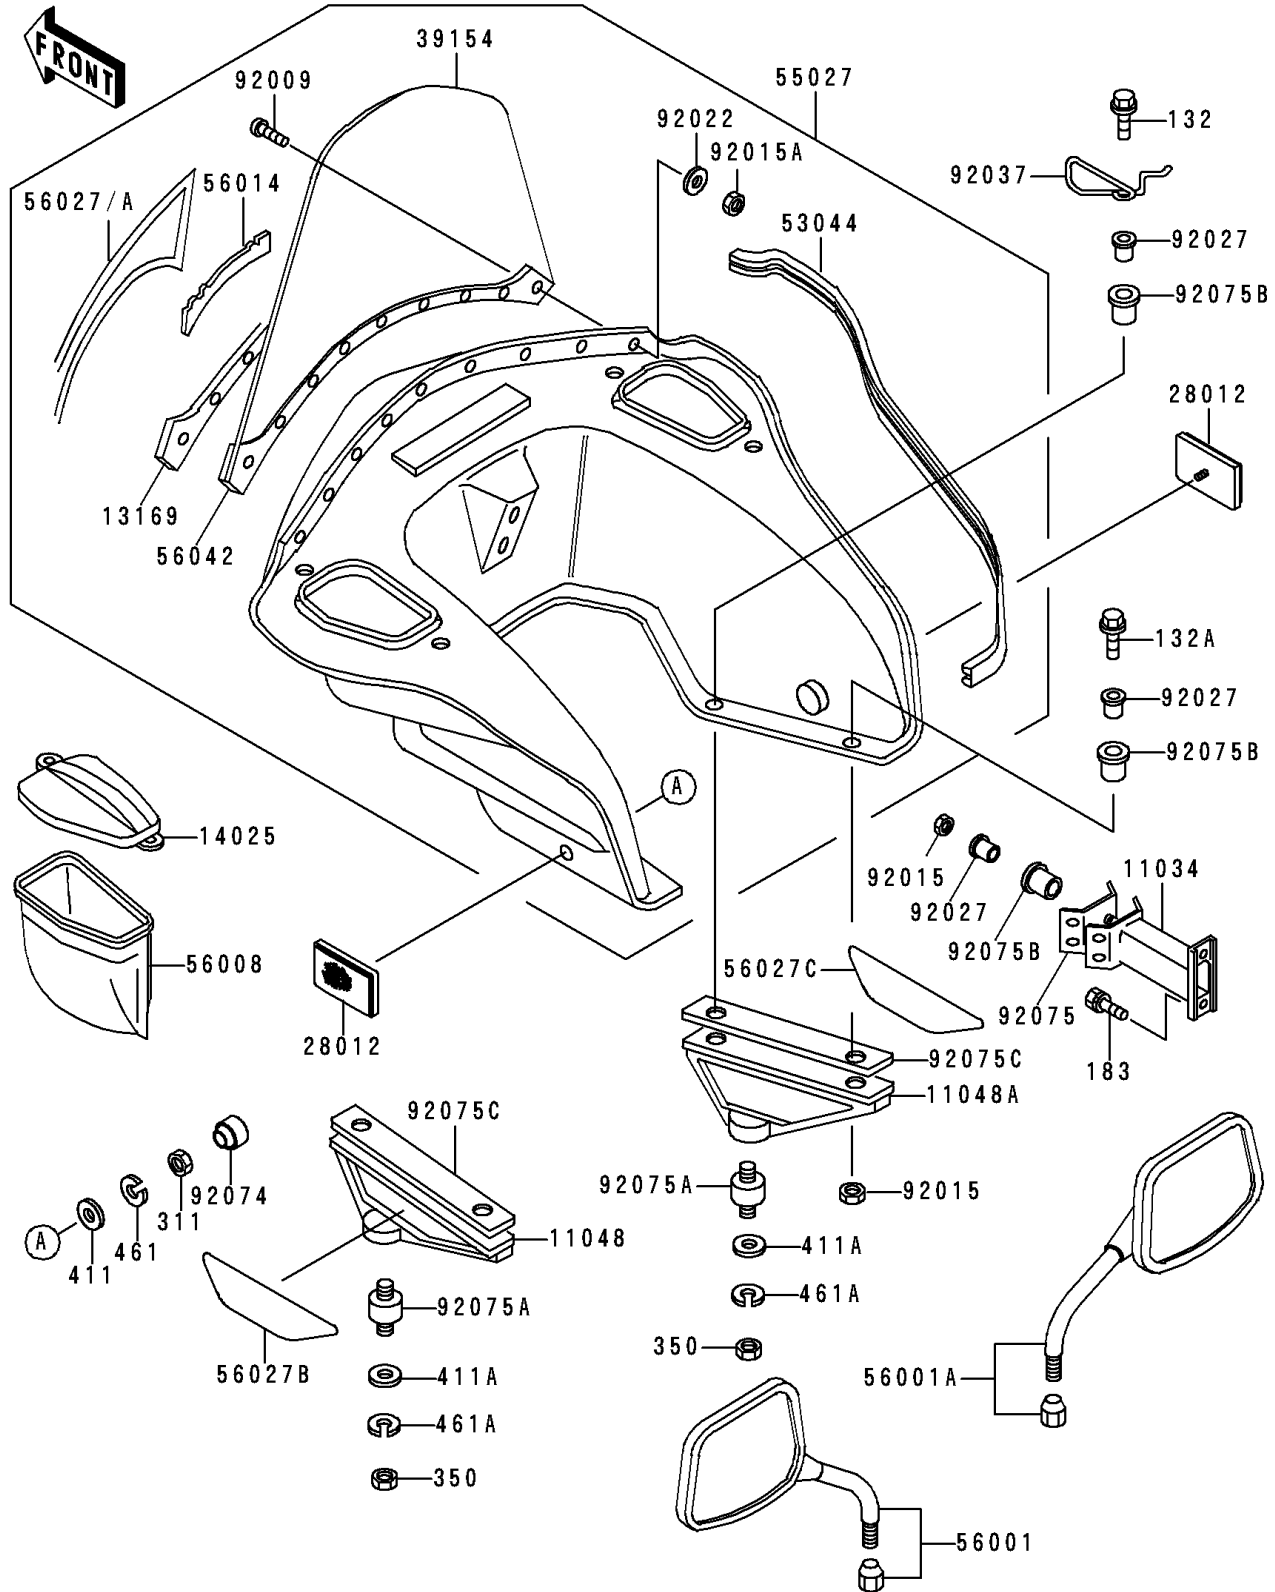

# 1998 Police 1000 PARTS DIAGRAM

Cowling

F2871

# 1998 Police 1000 PARTS LIST

## Cowling

ITEM NAME	PART NUMBER	QUANTITY
NUT,PLASTIC,5MM (Ref # 92015A)	92015-4014	9
WASHER,PLAIN,5MM,PLASTIC (Ref # 92022)	92022-4015	9
COLLAR (Ref # 92027)	92027-4015	6
CLAMP,COWLING HARNESS (Ref # 92037)	92037-4005	1
PLUG,25X2.5 (Ref # 92074)	92074-027	2
DAMPER,COWLING FITTING (Ref # 92075)	92075-1179	1
DAMPER,COWLING BRACKET (Ref # 92075A)	92075-4013	2
DAMPER (Ref # 92075B)	92075-4020	6
DAMPER,COWLING BRACKET (Ref # 92075C)	92075-4033	2