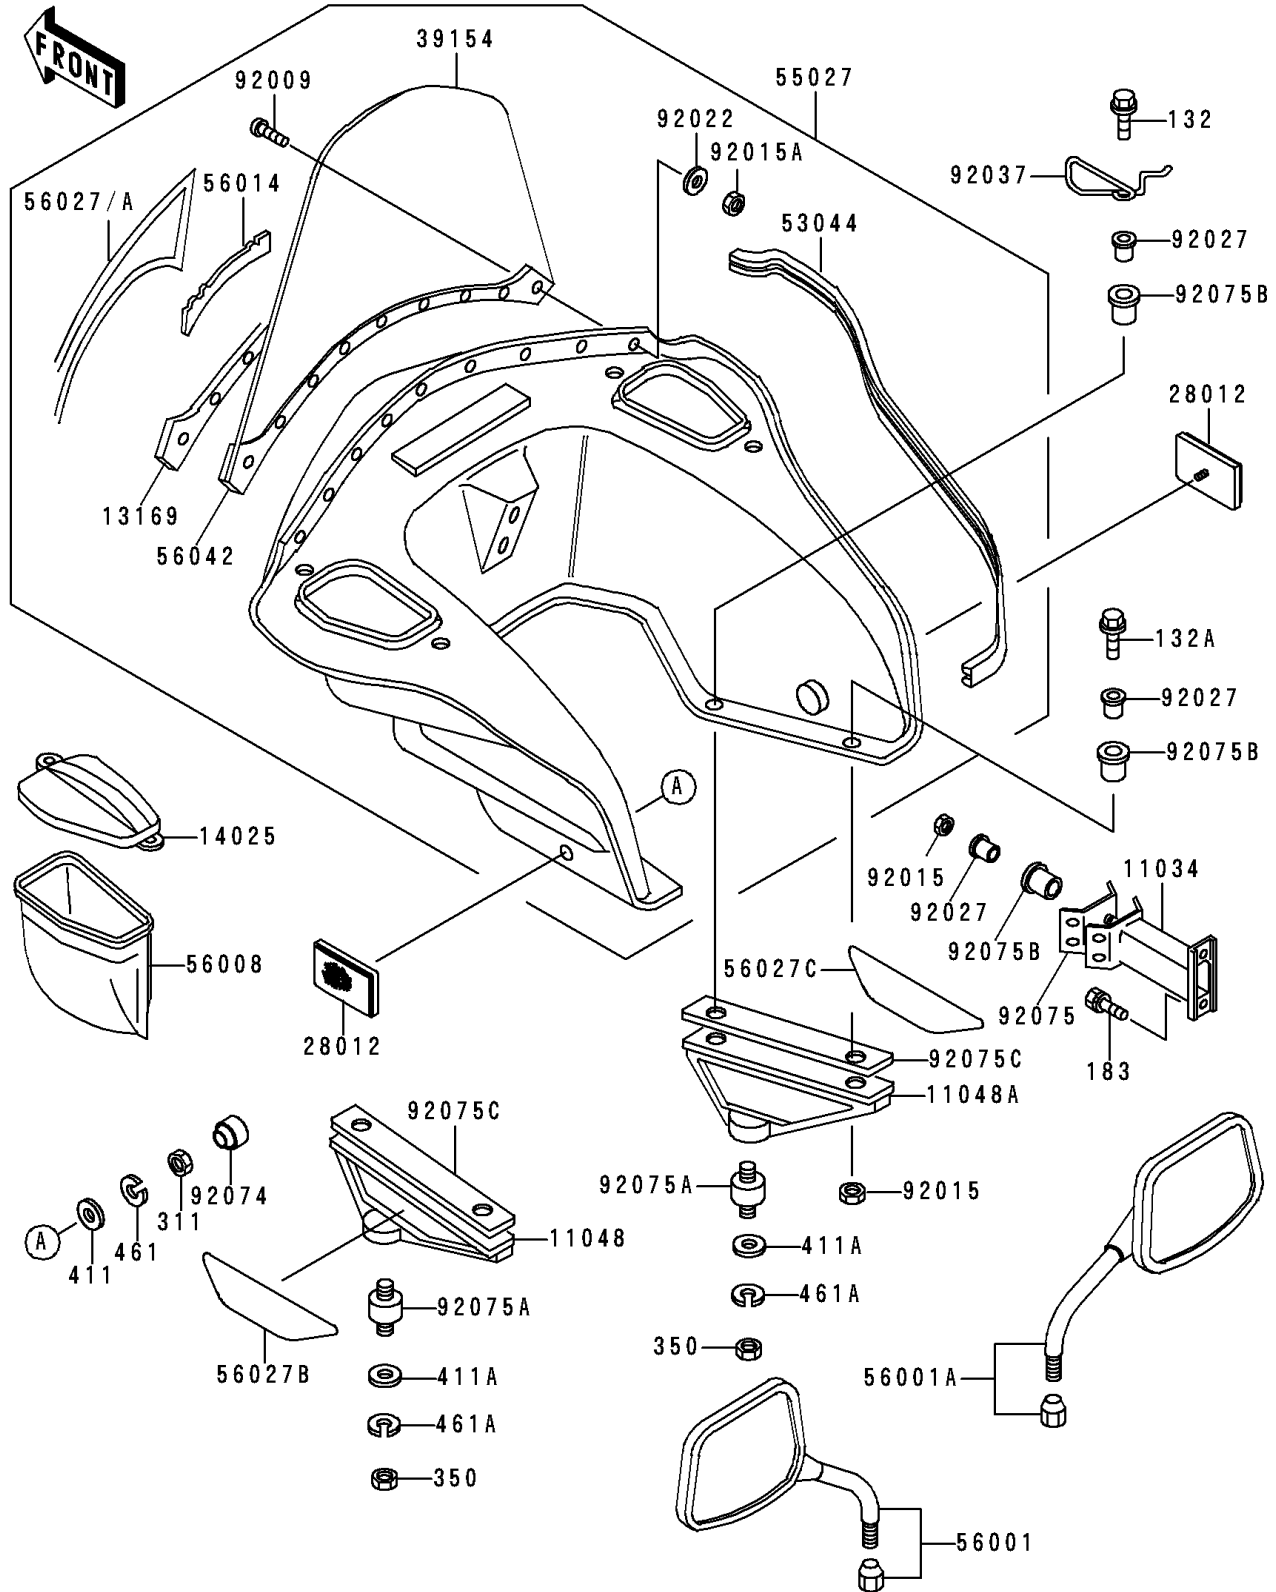

# 2000 Police 1000 PARTS DIAGRAM

Cowling

F2871

## 2000 Police 1000 PARTS LIST

### Cowling

ITEM NAME	PART NUMBER	QUANTITY
NUT,PLASTIC,5MM (Ref # 92015A)	92015-4014	9
WASHER,PLAIN,5MM,PLASTIC (Ref # 92022)	92022-4015	9
COLLAR (Ref # 92027)	92027-4015	6
CLAMP,COWLING HARNESS (Ref # 92037)	92037-4005	1
PLUG,25X2.5 (Ref # 92074)	92074-027	2
DAMPER,COWLING FITTING (Ref # 92075)	92075-1179	1
DAMPER,COWLING BRACKET (Ref # 92075A)	92075-4013	2
DAMPER (Ref # 92075B)	92075-4020	6
DAMPER,COWLING BRACKET (Ref # 92075C)	92075-4033	2