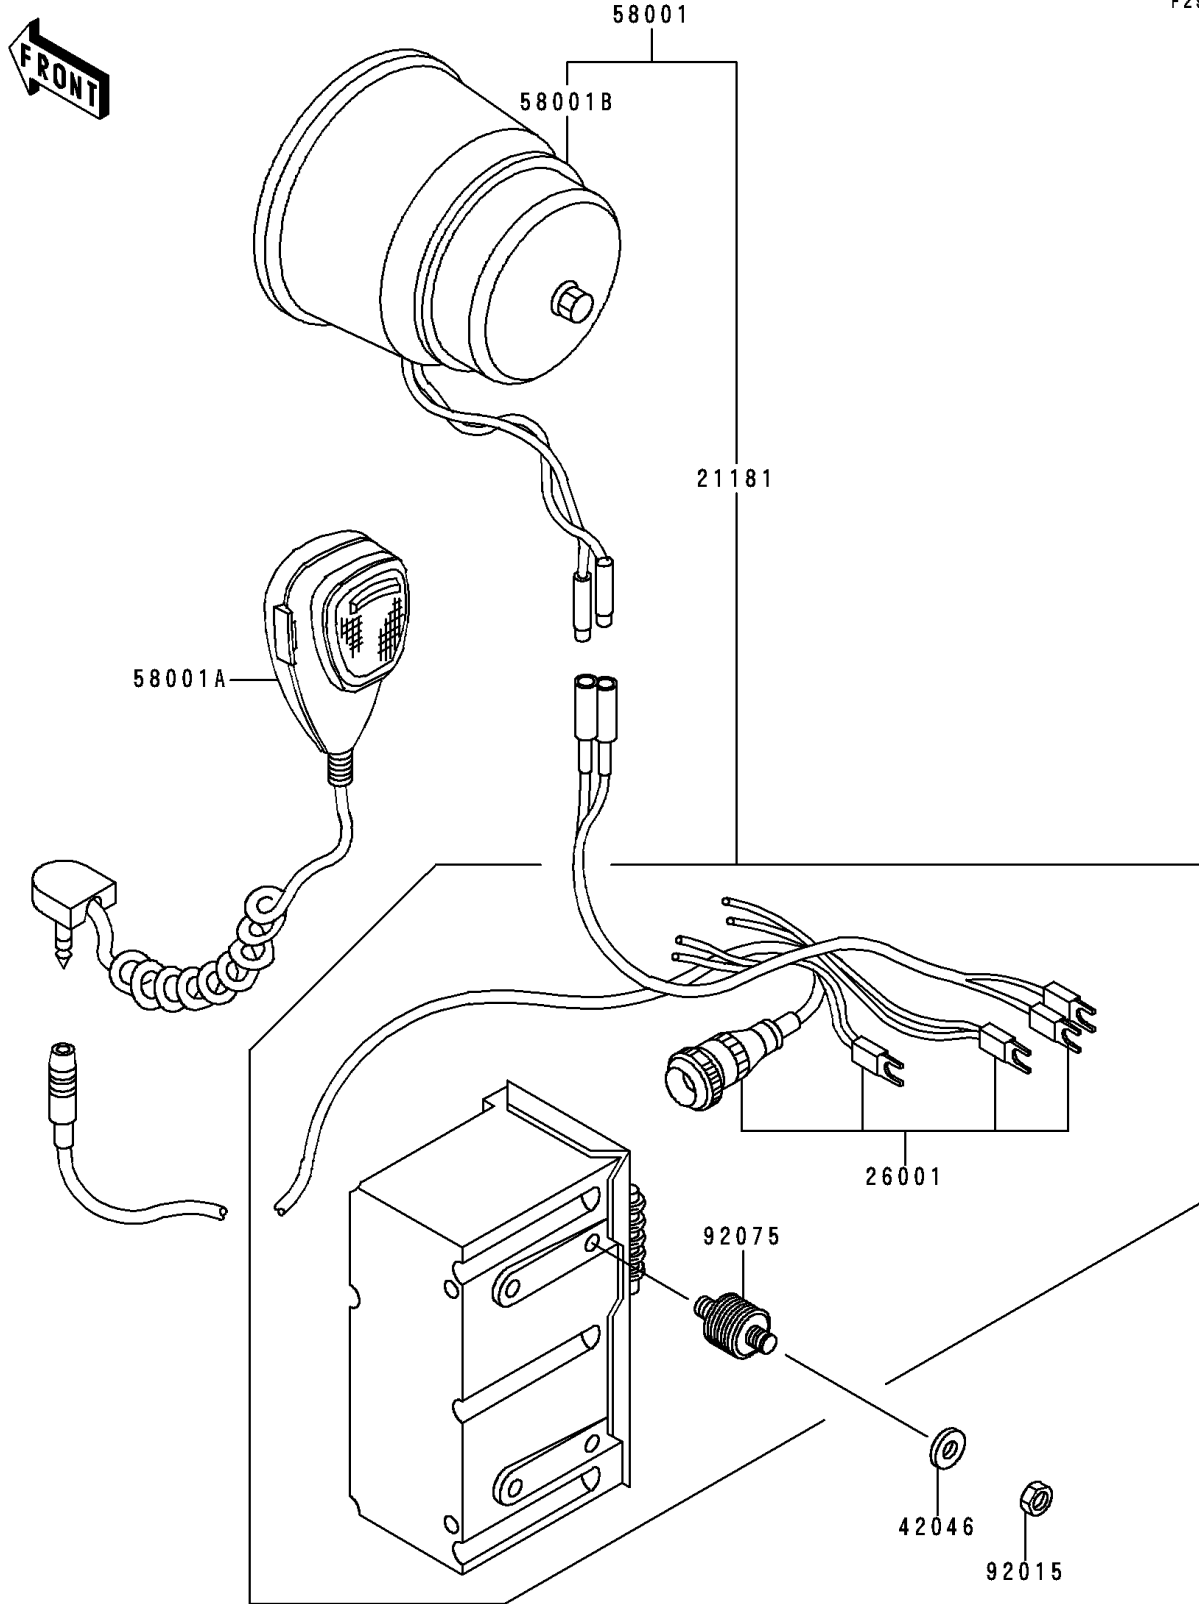

# 1996 Police 1000 PARTS DIAGRAM

Accessory

F2910

# 1996 Police 1000 PARTS LIST

## Accessory

ITEM NAME	PART NUMBER	QUANTITY
AMPLIFIER (Ref # 21181)	21181-1057	1
HARNESS (Ref # 26001)	26001-4021	1
WASHER (Ref # 42046)	42046-008	4
SIREN,ASSY (Ref # 58001)	58001-1052	1
SIREN,MICROPHONE (Ref # 58001A)	58001-4016	1
SIREN,SPEAKER (Ref # 58001B)	58001-4019	1
NUT (Ref # 92015)	92015-1817	4
DAMPER,RUBBER (Ref # 92075)	92075-4035	1