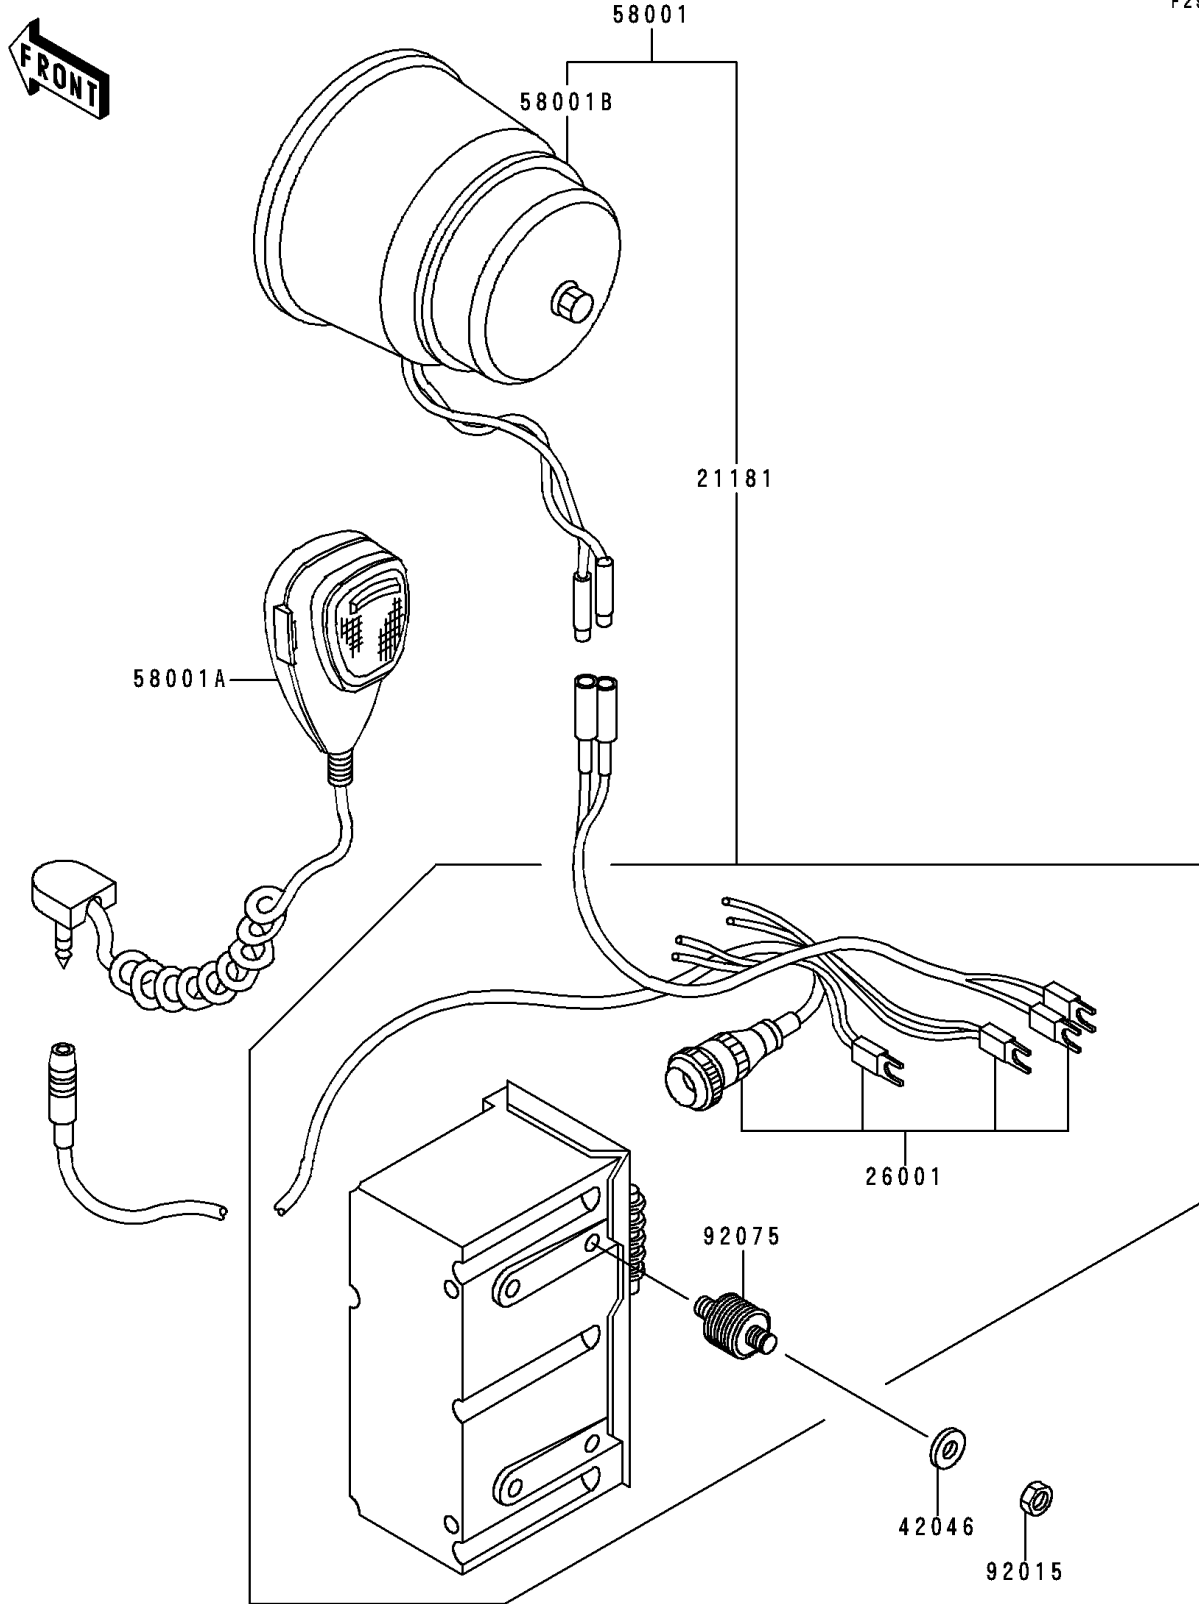

1996 Police 1000 PARTS DIAGRAM

Accessory

F2910

1996 Police 1000 PARTS LIST

Accessory

ITEM NAME	PART NUMBER	QUANTITY
AMPLIFIER (Ref # 21181)	21181-1057	1
HARNESS (Ref # 26001)	26001-4021	1
WASHER (Ref # 42046)	42046-008	4
SIREN,ASSY (Ref # 58001)	58001-1052	1
SIREN,MICROPHONE (Ref # 58001A)	58001-4016	1
SIREN,SPEAKER (Ref # 58001B)	58001-4019	1
NUT (Ref # 92015)	92015-1817	4
DAMPER,RUBBER (Ref # 92075)	92075-4035	1