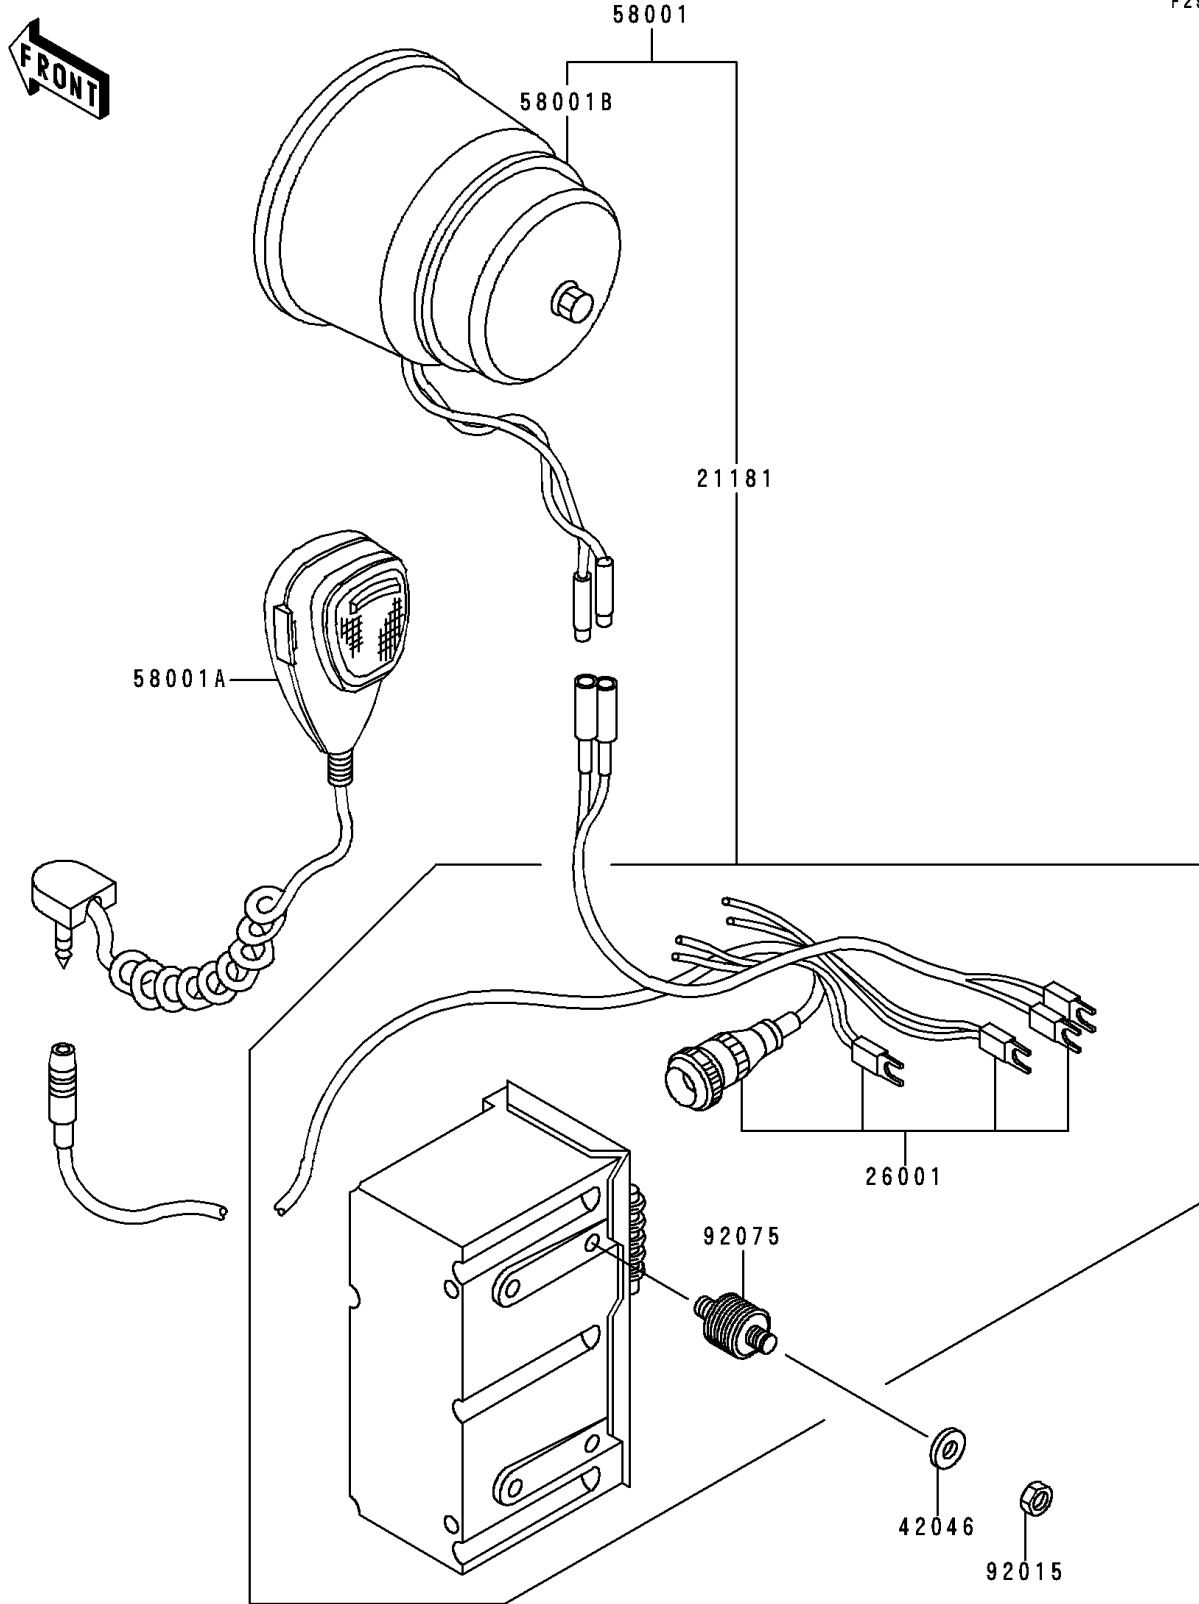

1998 Police 1000 PARTS DIAGRAM

Accessory

F2910

1998 Police 1000 PARTS LIST

Accessory

ITEM NAME	PART NUMBER	QUANTITY
AMPLIFIER (Ref # 21181)	21181-1057	1
HARNESS (Ref # 26001)	26001-4021	1
WASHER (Ref # 42046)	42046-008	4
SIREN,ASSY (Ref # 58001)	58001-1052	1
SIREN,MICROPHONE (Ref # 58001A)	58001-4016	1
SIREN,SPEAKER (Ref # 58001B)	58001-4019	1
NUT (Ref # 92015)	92015-1817	4
DAMPER,RUBBER (Ref # 92075)	92075-4035	1