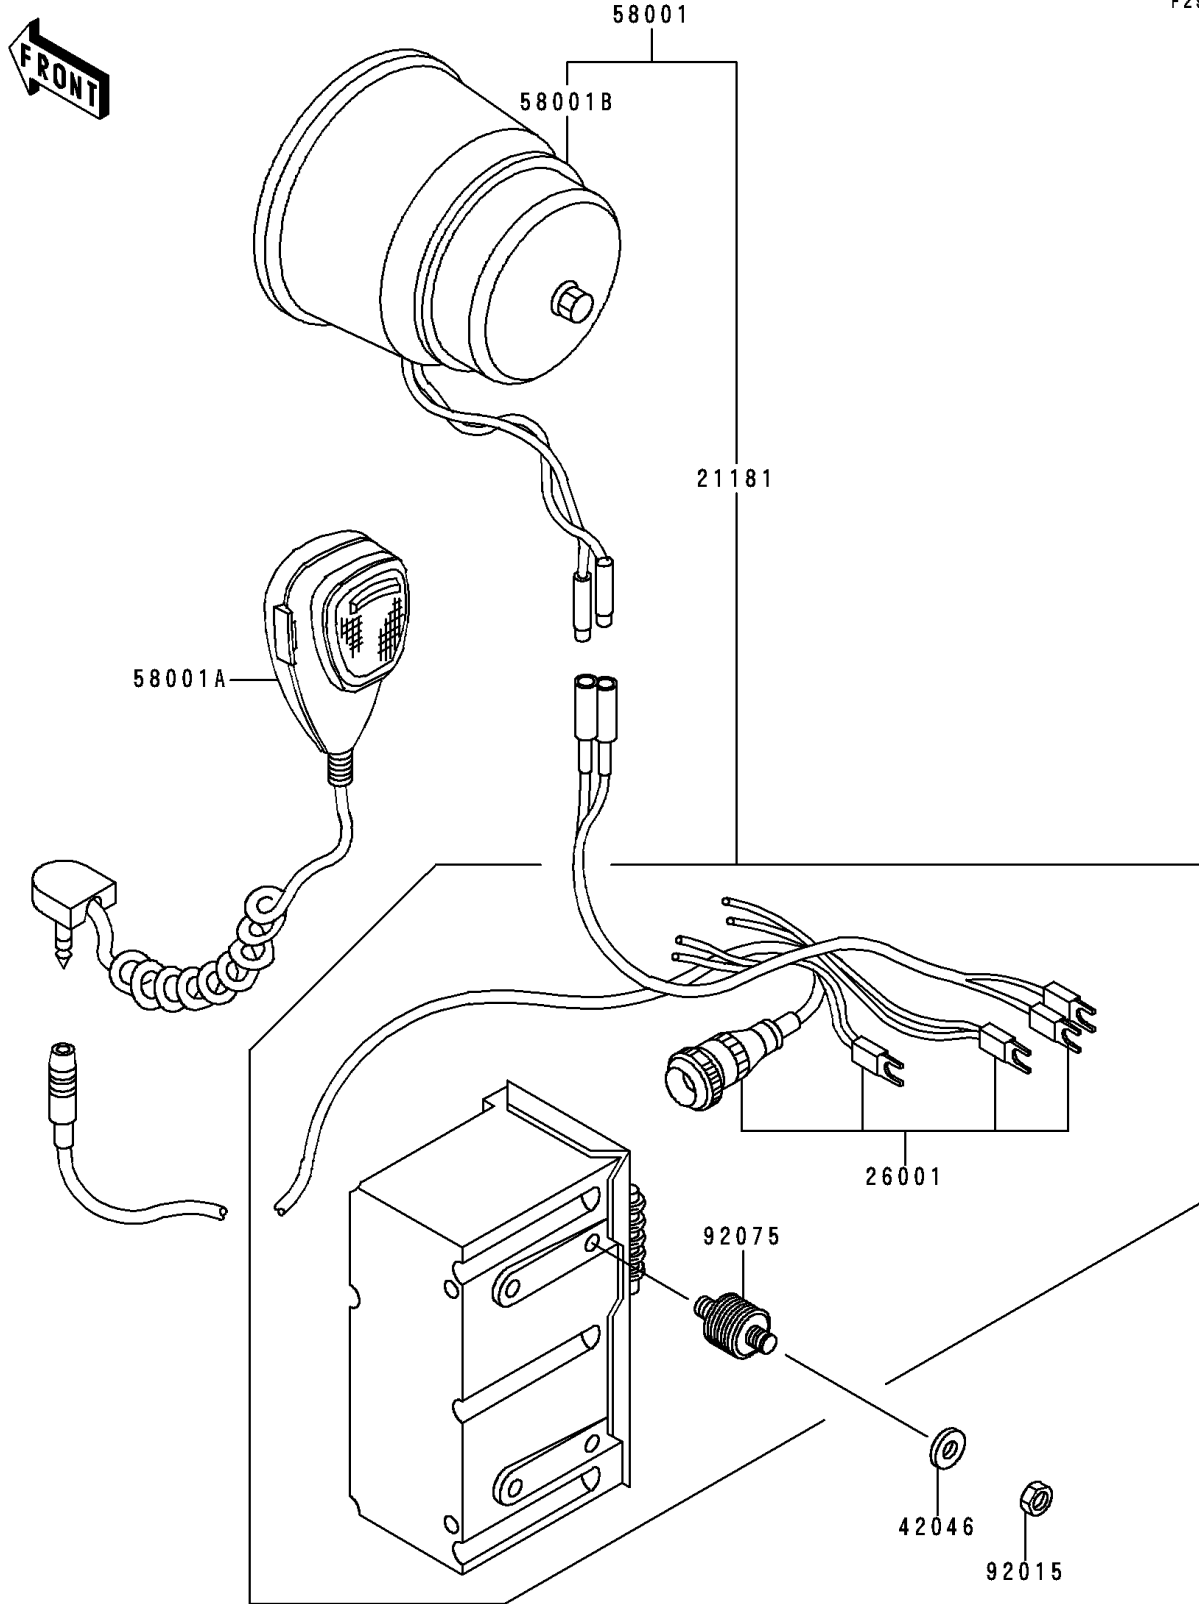

1999 Police 1000 PARTS DIAGRAM

Accessory

F2910

1999 Police 1000 PARTS LIST

Accessory

| ITEM NAME | PART NUMBER | QUANTITY |
|---------------------------------|-------------|----------|
| AMPLIFIER (Ref # 21181) | 21181-1057 | 1 |
| HARNESS (Ref # 26001) | 26001-4021 | 1 |
| WASHER (Ref # 42046) | 42046-008 | 4 |
| SIREN,ASSY (Ref # 58001) | 58001-1052 | 1 |
| SIREN,MICROPHONE (Ref # 58001A) | 58001-4016 | 1 |
| SIREN,SPEAKER (Ref # 58001B) | 58001-4019 | 1 |
| NUT (Ref # 92015) | 92015-1817 | 4 |
| DAMPER,RUBBER (Ref # 92075) | 92075-4035 | 1 |