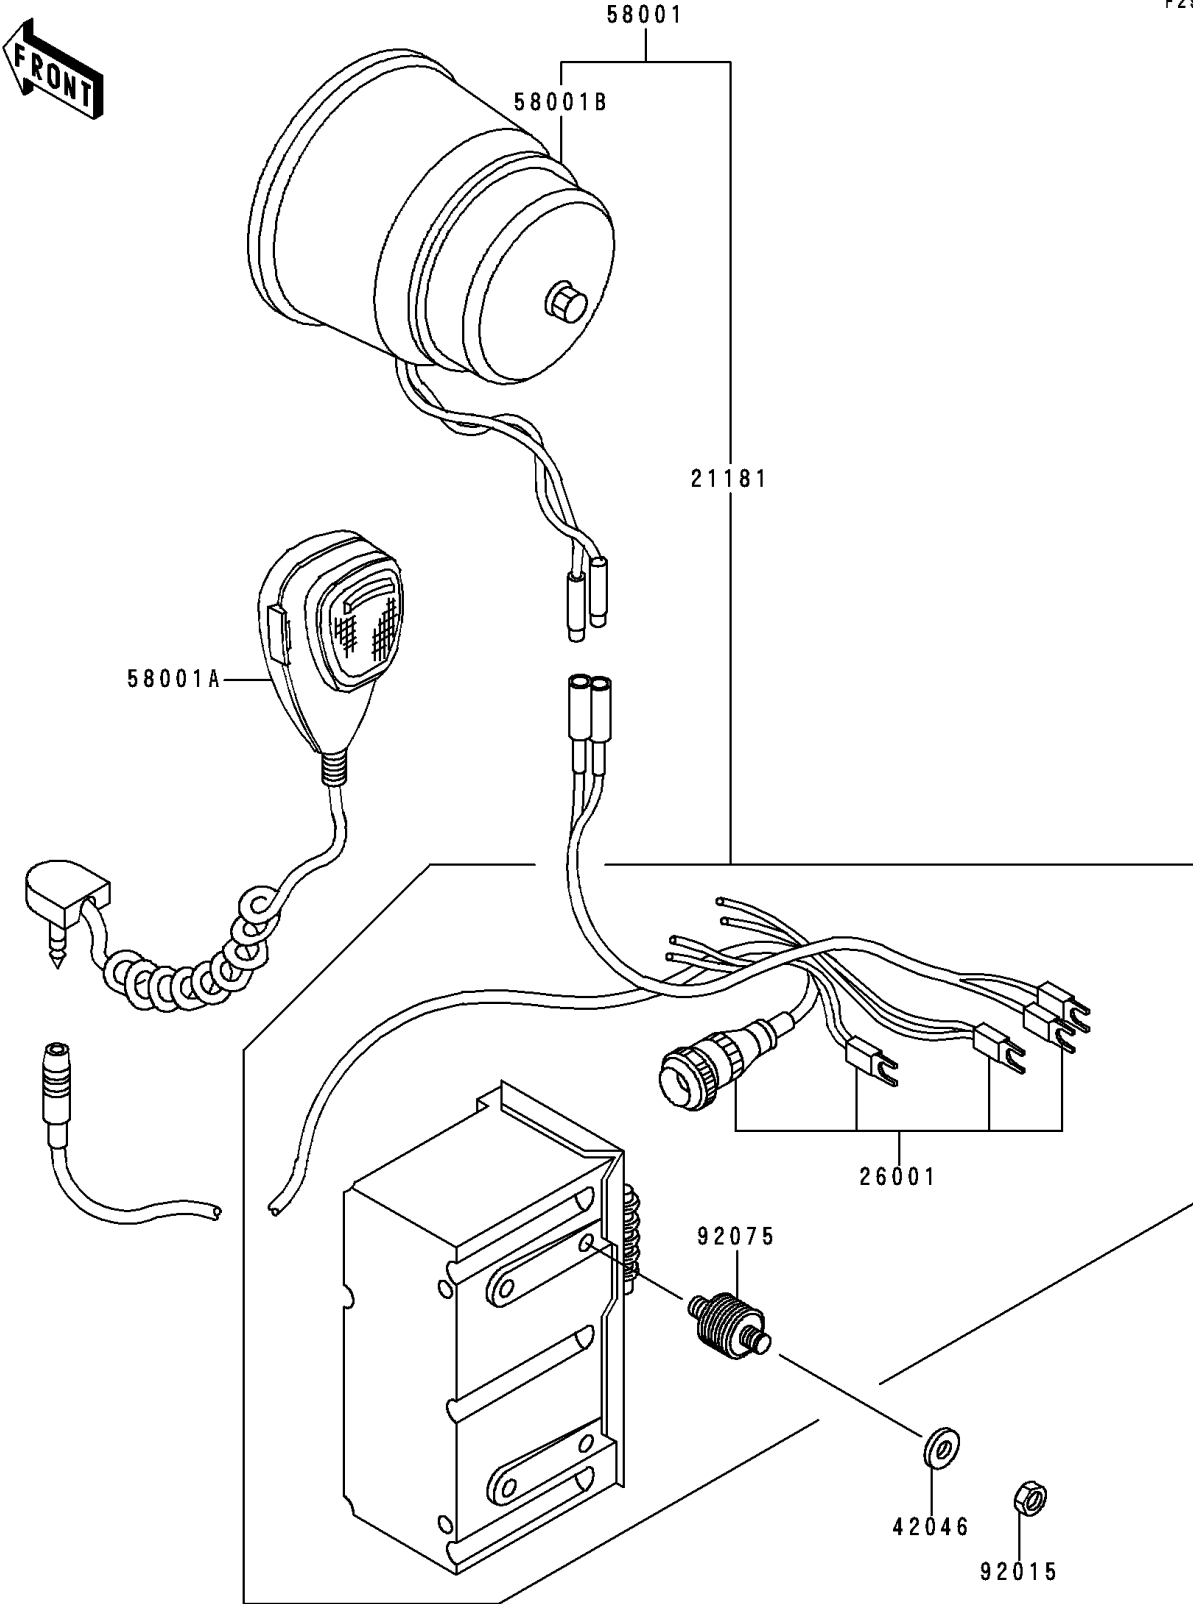

2000 Police 1000 PARTS DIAGRAM

Accessory

F2910

2000 Police 1000 PARTS LIST

Accessory

ITEM NAME	PART NUMBER	QUANTITY
AMPLIFIER (Ref # 21181)	21181-1057	1
HARNESS (Ref # 26001)	26001-4021	1
WASHER (Ref # 42046)	42046-008	4
SIREN,ASSY (Ref # 58001)	58001-1052	1
SIREN,MICROPHONE (Ref # 58001A)	58001-4016	1
SIREN,SPEAKER (Ref # 58001B)	58001-4019	1
NUT (Ref # 92015)	92015-1817	4
DAMPER,RUBBER (Ref # 92075)	92075-4035	1