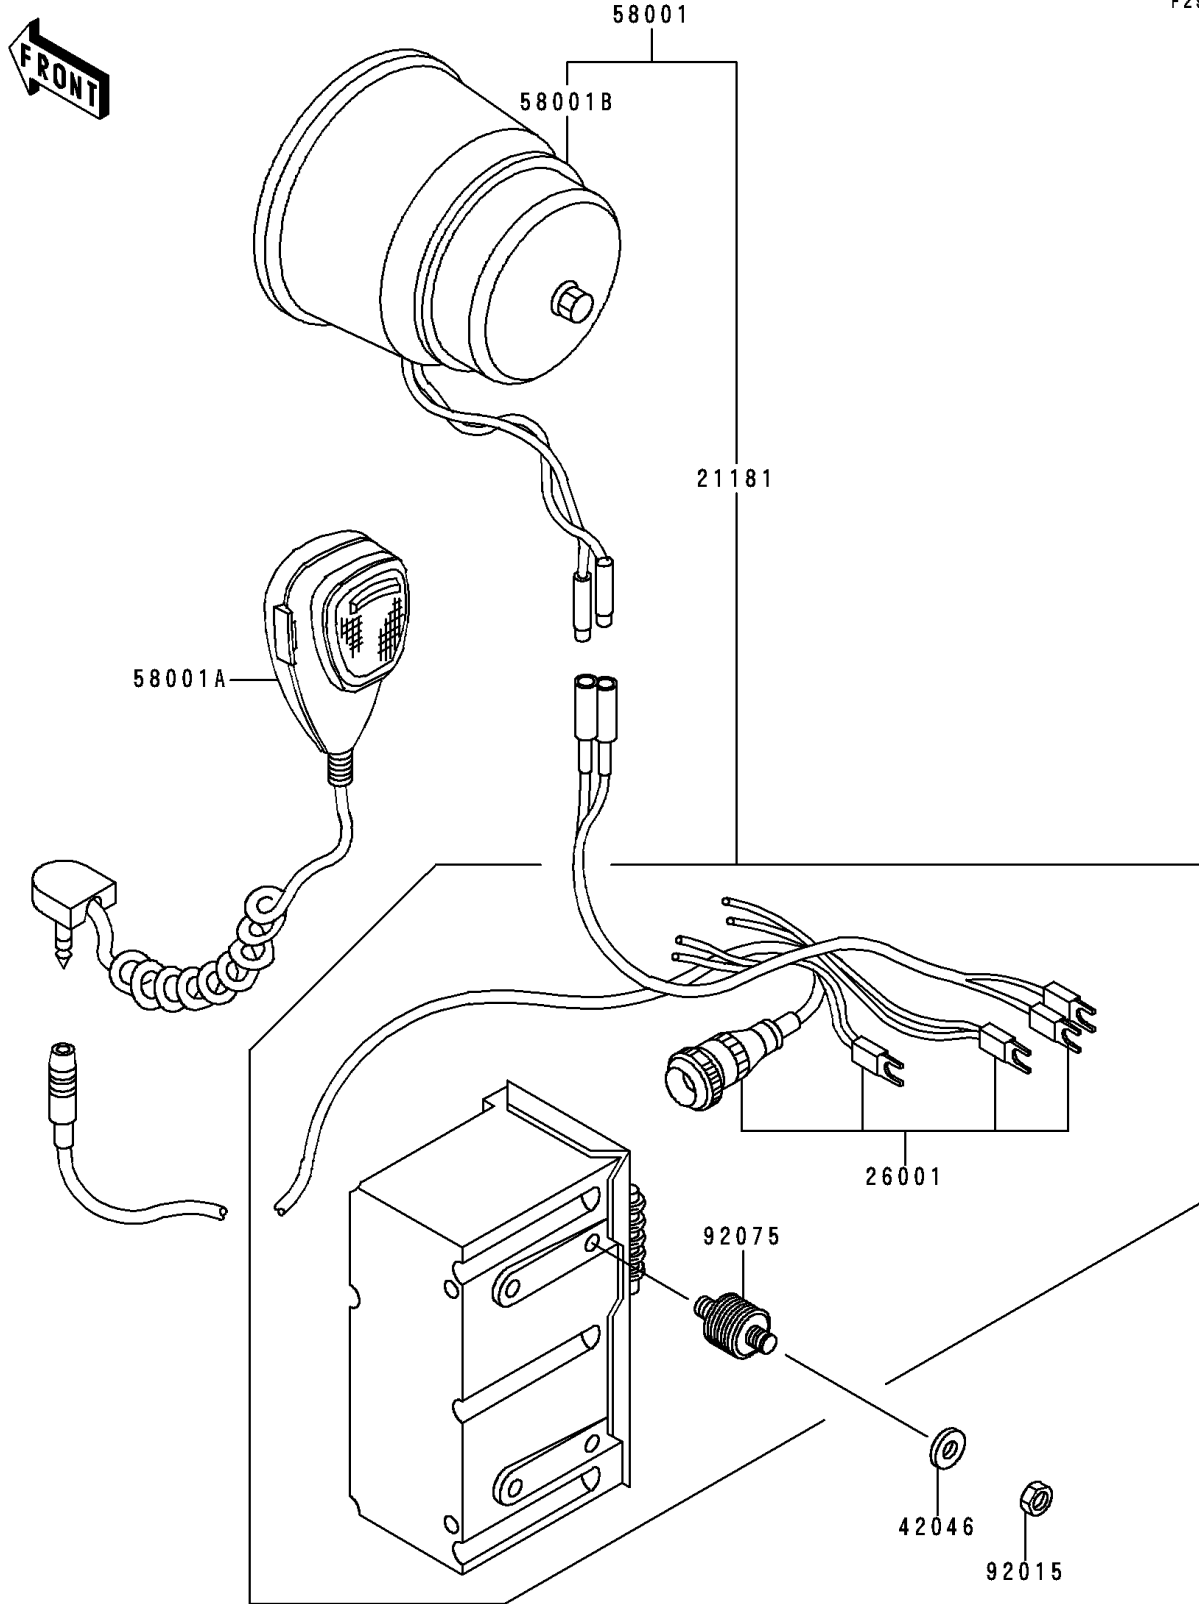

# 2000 Police 1000 PARTS DIAGRAM

Accessory

F2910

## 2000 Police 1000 PARTS LIST

### Accessory

ITEM NAME	PART NUMBER	QUANTITY
AMPLIFIER (Ref # 21181)	21181-1057	1
HARNESS (Ref # 26001)	26001-4021	1
WASHER (Ref # 42046)	42046-008	4
SIREN,ASSY (Ref # 58001)	58001-1052	1
SIREN,MICROPHONE (Ref # 58001A)	58001-4016	1
SIREN,SPEAKER (Ref # 58001B)	58001-4019	1
NUT (Ref # 92015)	92015-1817	4
DAMPER,RUBBER (Ref # 92075)	92075-4035	1