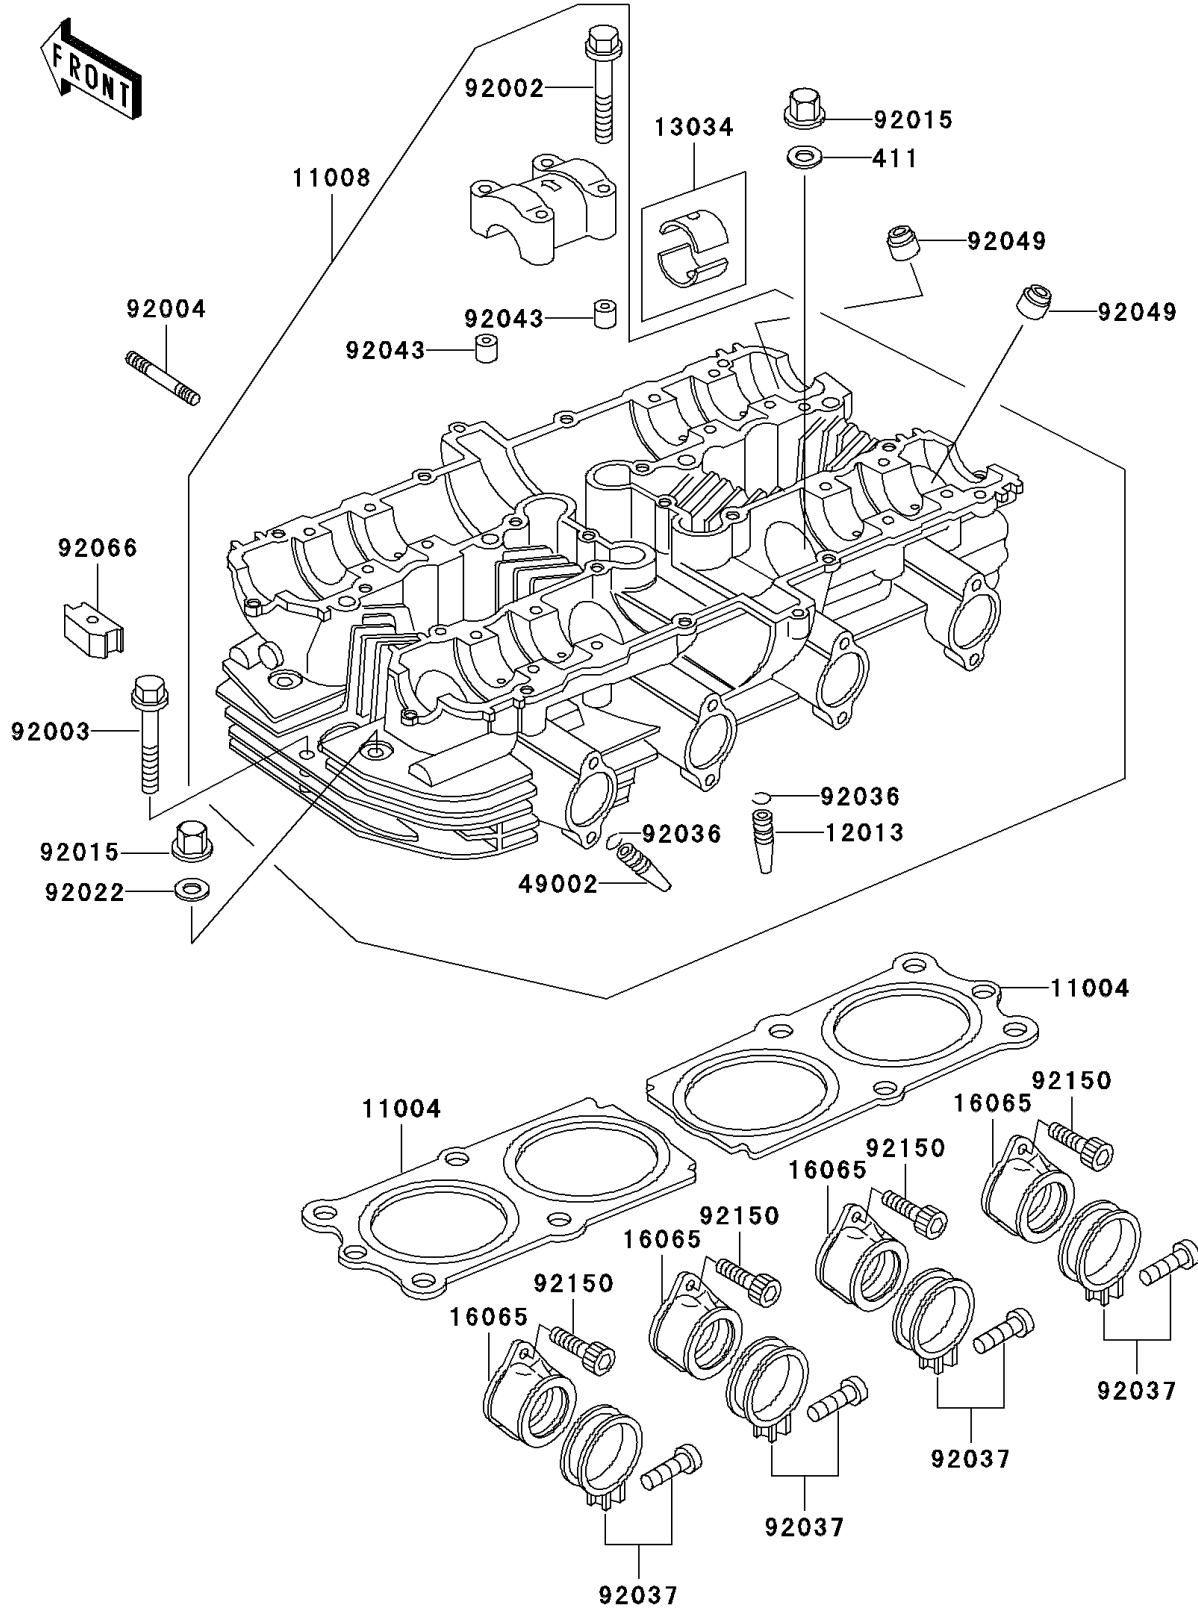

2001 Police 1000 PARTS DIAGRAM

Cylinder Head

E1111

2001 Police 1000 PARTS LIST

Cylinder Head

ITEM NAME	PART NUMBER	QUANTITY
WASHER-PLAIN,10MM (Ref # 411)	411B1000	8
GASKET-HEAD (Ref # 11004)	11004-1222	2
HEAD-COMP-CYLINDER,SILVER (Ref # 11008)	11008-1068	1
GUIDE-VALVE,INTAKE (Ref # 12013)	12013-009	4
BUSHING,CAMSHAFT (Ref # 13034)	13034-030	16
HOLDER-CARBURETOR (Ref # 16065)	16065-1135	4
GUIDE-VALVE,EXHAUST (Ref # 49002)	49002-1002	4
BOLT,6X45 (Ref # 92002)	92002-1300	16
BOLT,FLANGED,6X45 (Ref # 92003)	92003-092	2
STUD,8X30 (Ref # 92004)	92004-1121	8
NUT,FLANGED CAP,10MM (Ref # 92015)	92015-076	12
WASHER,10.5X22X1.6 (Ref # 92022)	92022-1005	4
RING-SNAP,VALVE GUIDE (Ref # 92036)	92036-023	8
CLAMP,ID=53,BLACK (Ref # 92037)	92037-1304	4
PIN,6.2X8X14 (Ref # 92043)	92043-1263	8
SEAL-OIL,RV37129.5 (Ref # 92049)	92049-016	8
PLUG,CYLINDER HEAD COVER (Ref # 92066)	92066-1552	4
BOLT,SOCKET,6X16 (Ref # 92150)	92150-1655	8