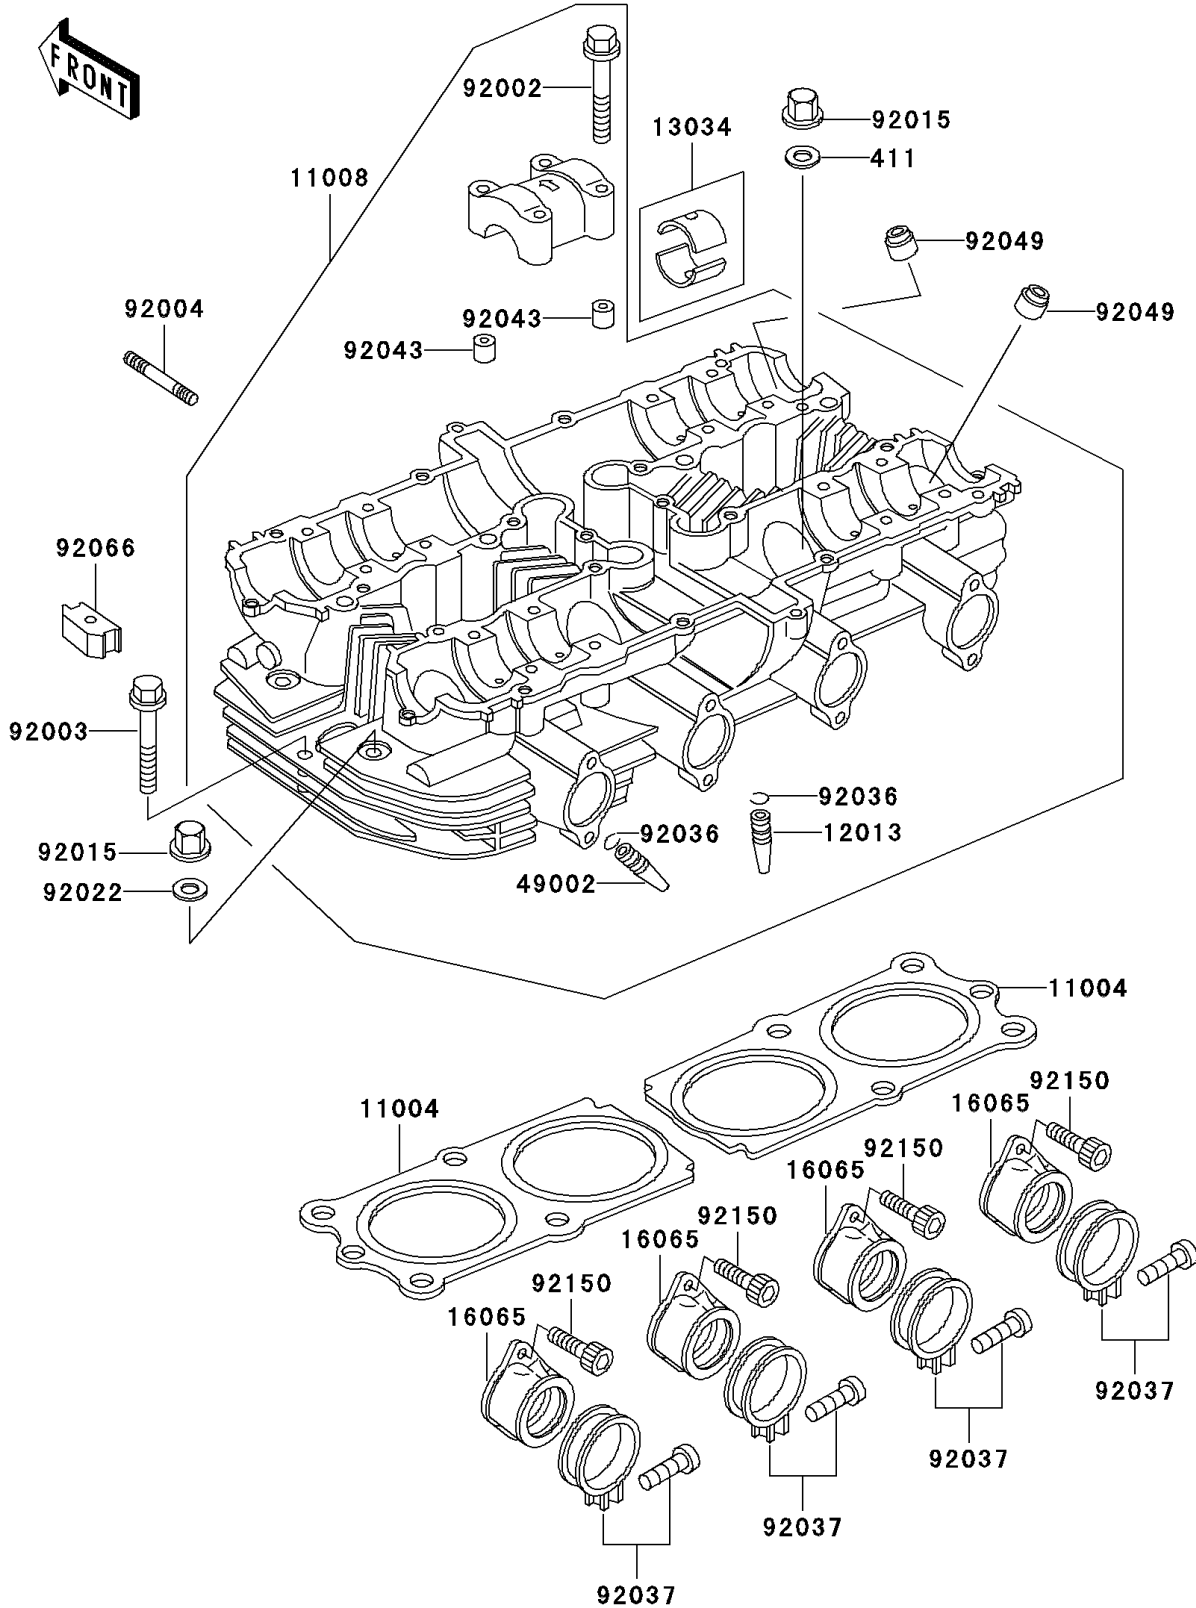

# 2003 Police 1000 PARTS DIAGRAM

Cylinder Head

E1111

## 2003 Police 1000 PARTS LIST

### Cylinder Head

ITEM NAME	PART NUMBER	QUANTITY
WASHER-PLAIN,10MM (Ref # 411)	411B1000	8
GASKET-HEAD (Ref # 11004)	11004-1222	2
HEAD-COMP-CYLINDER,SILVER (Ref # 11008)	11008-1068	1
GUIDE-VALVE,INTAKE (Ref # 12013)	12013-009	4
BUSHING,CAMSHAFT (Ref # 13034)	13034-030	16
HOLDER-CARBURETOR (Ref # 16065)	16065-1135	4
GUIDE-VALVE,EXHAUST (Ref # 49002)	49002-1002	4
BOLT,6X45 (Ref # 92002)	92002-1300	16
BOLT,FLANGED,6X45 (Ref # 92003)	92003-092	2
STUD,8X30 (Ref # 92004)	92004-1121	8
NUT,FLANGED CAP,10MM (Ref # 92015)	92015-076	12
WASHER,10.5X22X1.6 (Ref # 92022)	92022-1005	4
RING-SNAP,VALVE GUIDE (Ref # 92036)	92036-023	8
CLAMP,ID=53,BLACK (Ref # 92037)	92037-1304	4
PIN,6.2X8X14 (Ref # 92043)	92043-1263	8
SEAL-OIL,RV37129.5 (Ref # 92049)	92049-016	8
PLUG,CYLINDER HEAD COVER (Ref # 92066)	92066-1552	4
BOLT,SOCKET,6X16 (Ref # 92150)	92150-1655	8